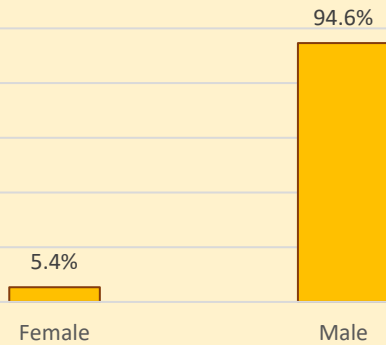

Sheriff's Daily Report

1/7/2024

CCSO Population Demographics

In Confinement

Gender ID Distribution