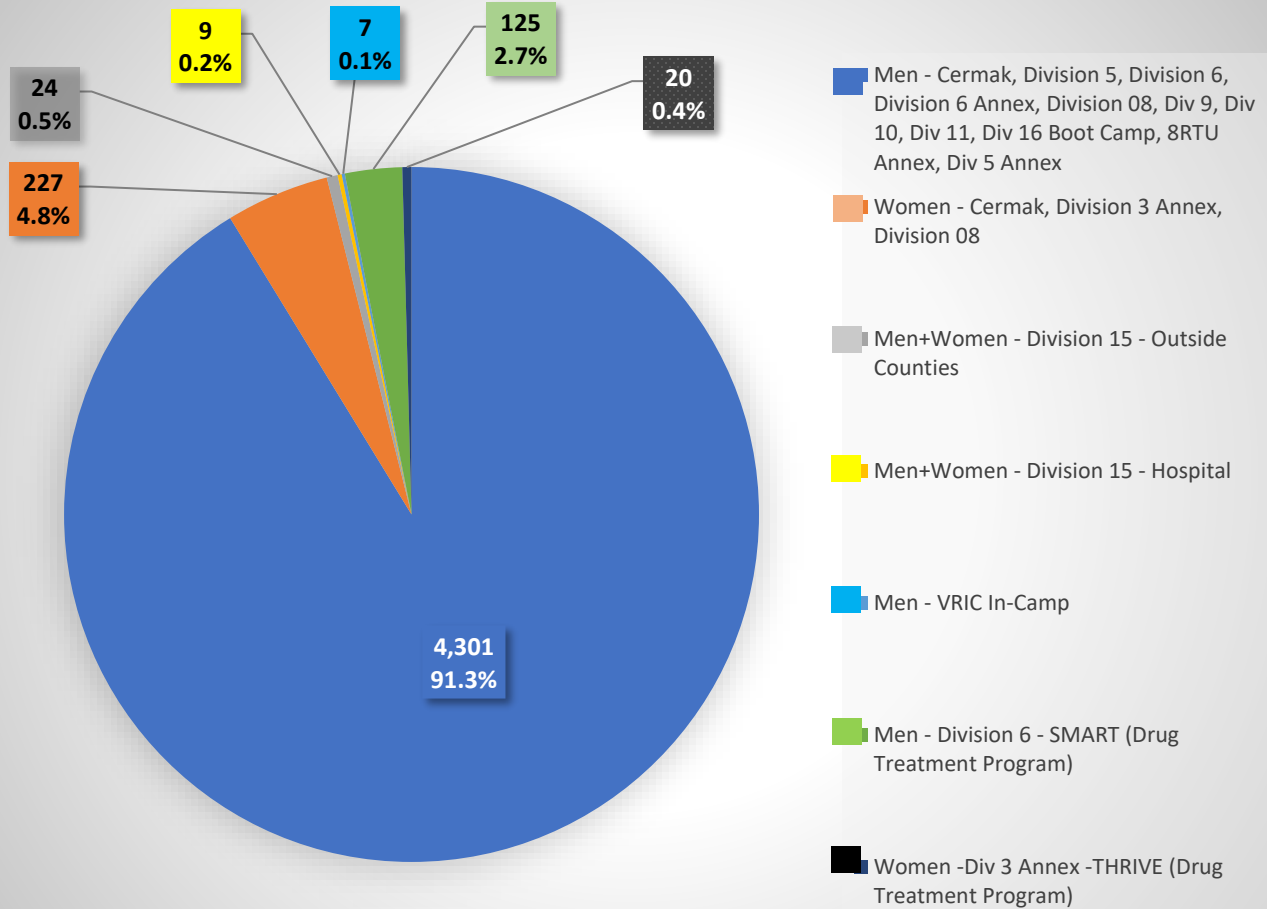

# Sheriff's Daily Report

## 1/7/2024

Under the Custody of the Sheriff	
Total Male and Female	6,466
Jail Population	4,713
Community Corrections	1,753

### Jail Population - Behind the Walls