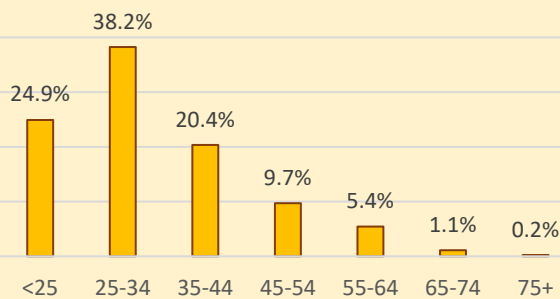

Sheriff's Daily Report

1/6/2024

Under the Custody of the Sheriff	
Total Male and Female	6,400
Jail Population	4,655
Community Corrections	1,745

Jail Population - Behind the Walls

Sheriff's Daily Report

1/6/2024

CCSO Population Demographics

In Confinement

Gender ID Distribution

Race Distribution

Age Distribution

Community Corrections

Gender ID Distribution

Race Distribution

Age Distribution