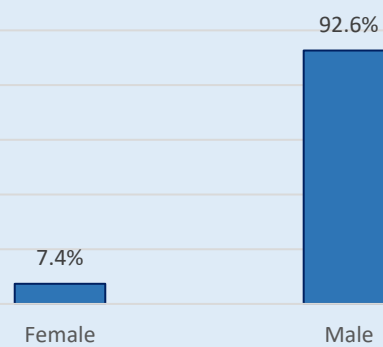

Sheriff's Daily Report

1/6/2024

Under the Custody of the Sheriff	
Total Male and Female	6,400
Jail Population	4,655
Community Corrections	1,745

Jail Population - Behind the Walls

Sheriff's Daily Report

1/6/2024

CCSO Population Demographics

In Confinement

Gender ID Distribution

Race Distribution

Age Distribution

Community Corrections

Gender ID Distribution

Race Distribution

Age Distribution