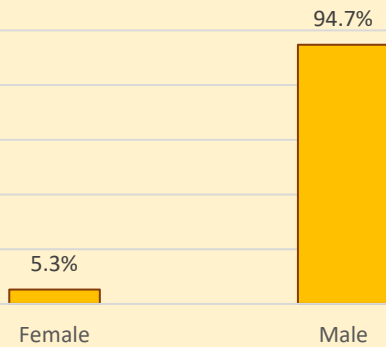

Sheriff's Daily Report

1/6/2024

Under the Custody of the Sheriff	
Total Male and Female	6,400
Jail Population	4,655
Community Corrections	1,745

Jail Population - Behind the Walls

Sheriff's Daily Report

1/6/2024

CCSO Population Demographics

In Confinement

Gender ID Distribution

Race Distribution

Age Distribution

Community Corrections

Gender ID Distribution

Race Distribution

Age Distribution