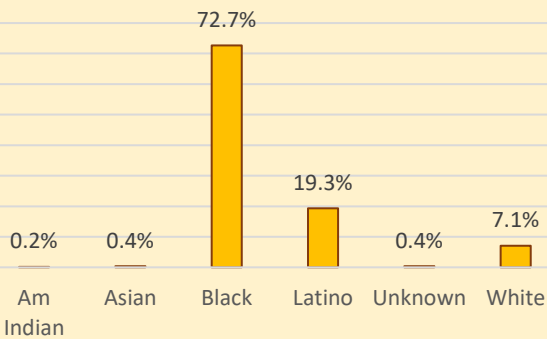

Sheriff's Daily Report

1/6/2024

Under the Custody of the Sheriff	
Total Male and Female	6,400
Jail Population	4,655
Community Corrections	1,745

Jail Population - Behind the Walls

Sheriff's Daily Report

1/6/2024

CCSO Population Demographics

In Confinement

Gender ID Distribution

Race Distribution

Age Distribution

Community Corrections

Gender ID Distribution

Race Distribution

Age Distribution