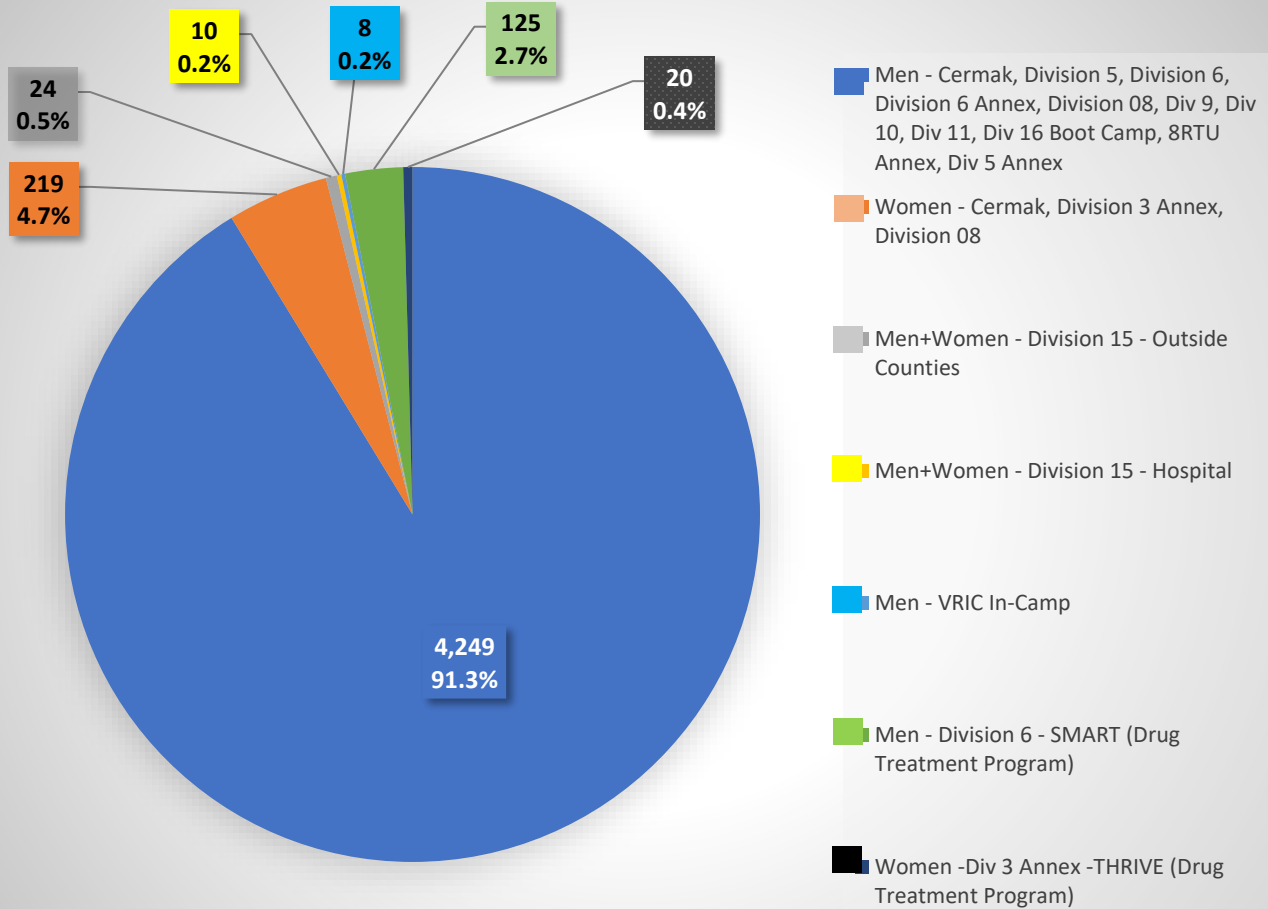

Sheriff's Daily Report

1/6/2024

Under the Custody of the Sheriff	
Total Male and Female	6,400
Jail Population	4,655
Community Corrections	1,745

Jail Population - Behind the Walls

Sheriff's Daily Report

1/6/2024

CCSO Population Demographics

In Confinement

Gender ID Distribution

Race Distribution

Age Distribution

Community Corrections

Gender ID Distribution

Race Distribution

Age Distribution