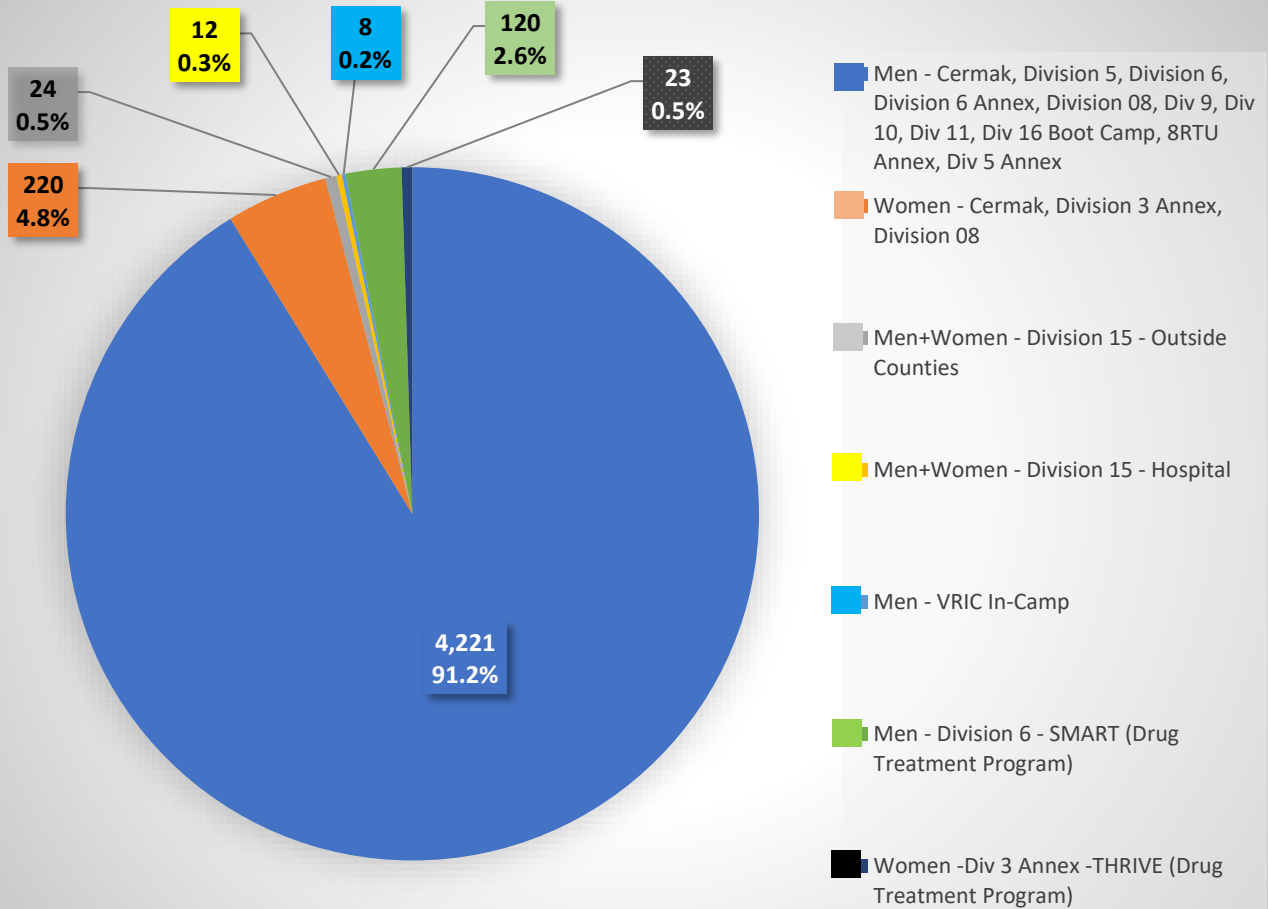

Sheriff's Daily Report

1/4/2024

Under the Custody of the Sheriff	
Total Male and Female	6,369
Jail Population	4,628
Community Corrections	1,741

Jail Population - Behind the Walls

Sheriff's Daily Report

1/4/2024

CCSO Population Demographics

In Confinement

Gender ID Distribution

Race Distribution

Age Distribution

Community Corrections

Gender ID Distribution

Race Distribution

Age Distribution