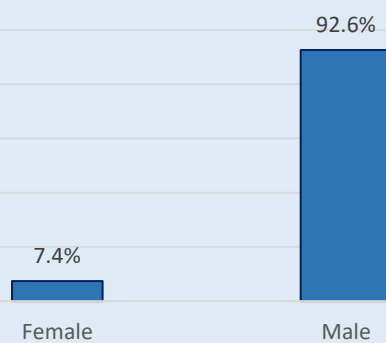

Sheriff's Daily Report

1/4/2024

Under the Custody of the Sheriff	
Total Male and Female	6,369
Jail Population	4,628
Community Corrections	1,741

Jail Population - Behind the Walls

Sheriff's Daily Report

1/4/2024

CCSO Population Demographics

In Confinement

Gender ID Distribution

Race Distribution

Age Distribution

Community Corrections

Gender ID Distribution

Race Distribution

Age Distribution