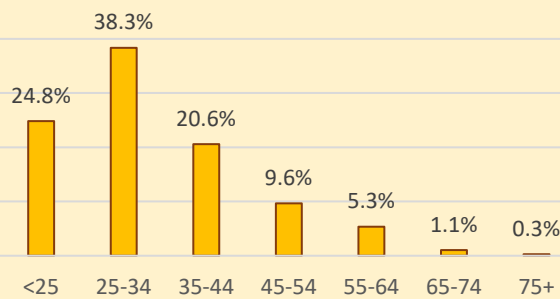

Sheriff's Daily Report

1/4/2024

Under the Custody of the Sheriff	
Total Male and Female	6,369
Jail Population	4,628
Community Corrections	1,741

Jail Population - Behind the Walls

Sheriff's Daily Report

1/4/2024

CCSO Population Demographics

In Confinement

Gender ID Distribution

Race Distribution

Age Distribution

Community Corrections

Gender ID Distribution

Race Distribution

Age Distribution