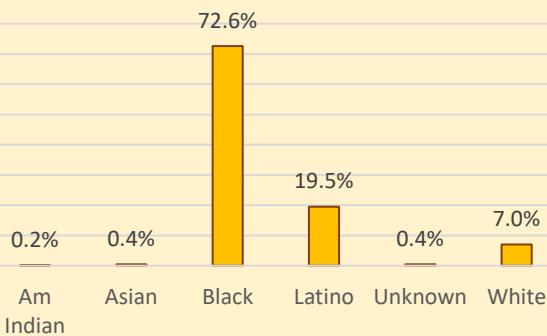

Sheriff's Daily Report

1/4/2024

Under the Custody of the Sheriff	
Total Male and Female	6,369
Jail Population	4,628
Community Corrections	1,741

Jail Population - Behind the Walls

Sheriff's Daily Report

1/4/2024

CCSO Population Demographics

In Confinement

Gender ID Distribution

Race Distribution

Age Distribution

Community Corrections

Gender ID Distribution

Race Distribution

Age Distribution