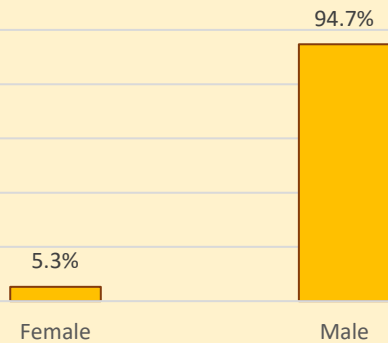

Sheriff's Daily Report

1/4/2024

Under the Custody of the Sheriff	
Total Male and Female	6,369
Jail Population	4,628
Community Corrections	1,741

Jail Population - Behind the Walls

Sheriff's Daily Report

1/4/2024

CCSO Population Demographics

In Confinement

Gender ID Distribution

Race Distribution

Age Distribution

Community Corrections

Gender ID Distribution

Race Distribution

Age Distribution