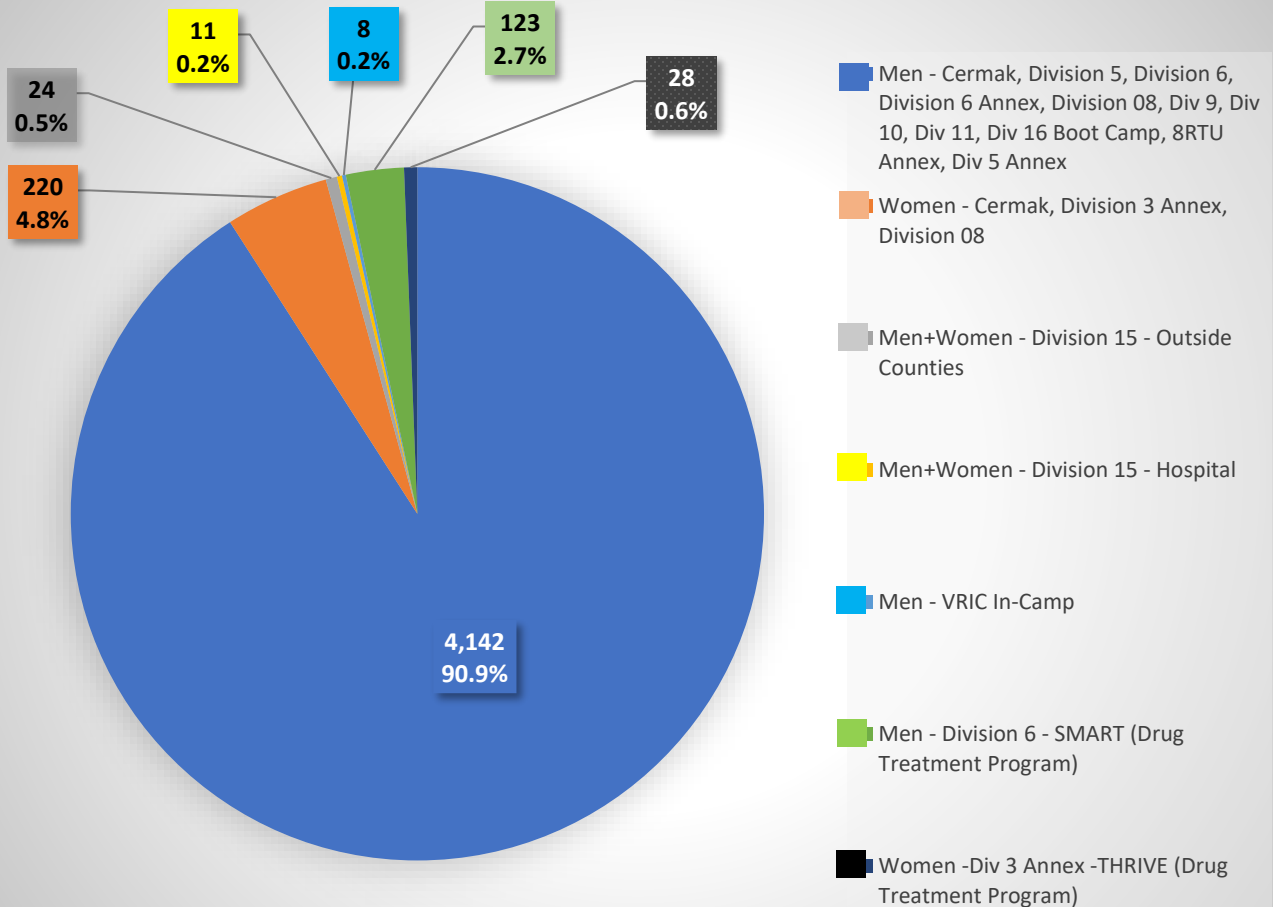

# Sheriff's Daily Report

## 12/28/2023

Under the Custody of the Sheriff	
<b>Total Male and Female</b>	<b>6,301</b>
Jail Population	4,556
Community Corrections	1,745

### Jail Population - Behind the Walls