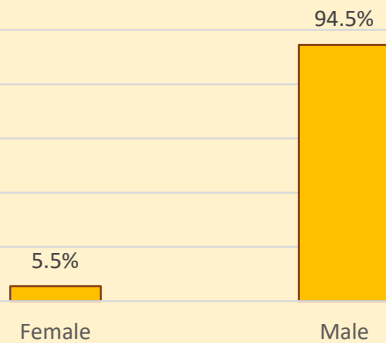

Sheriff's Daily Report

12/28/2023

CCSO Population Demographics

In Confinement

Gender ID Distribution