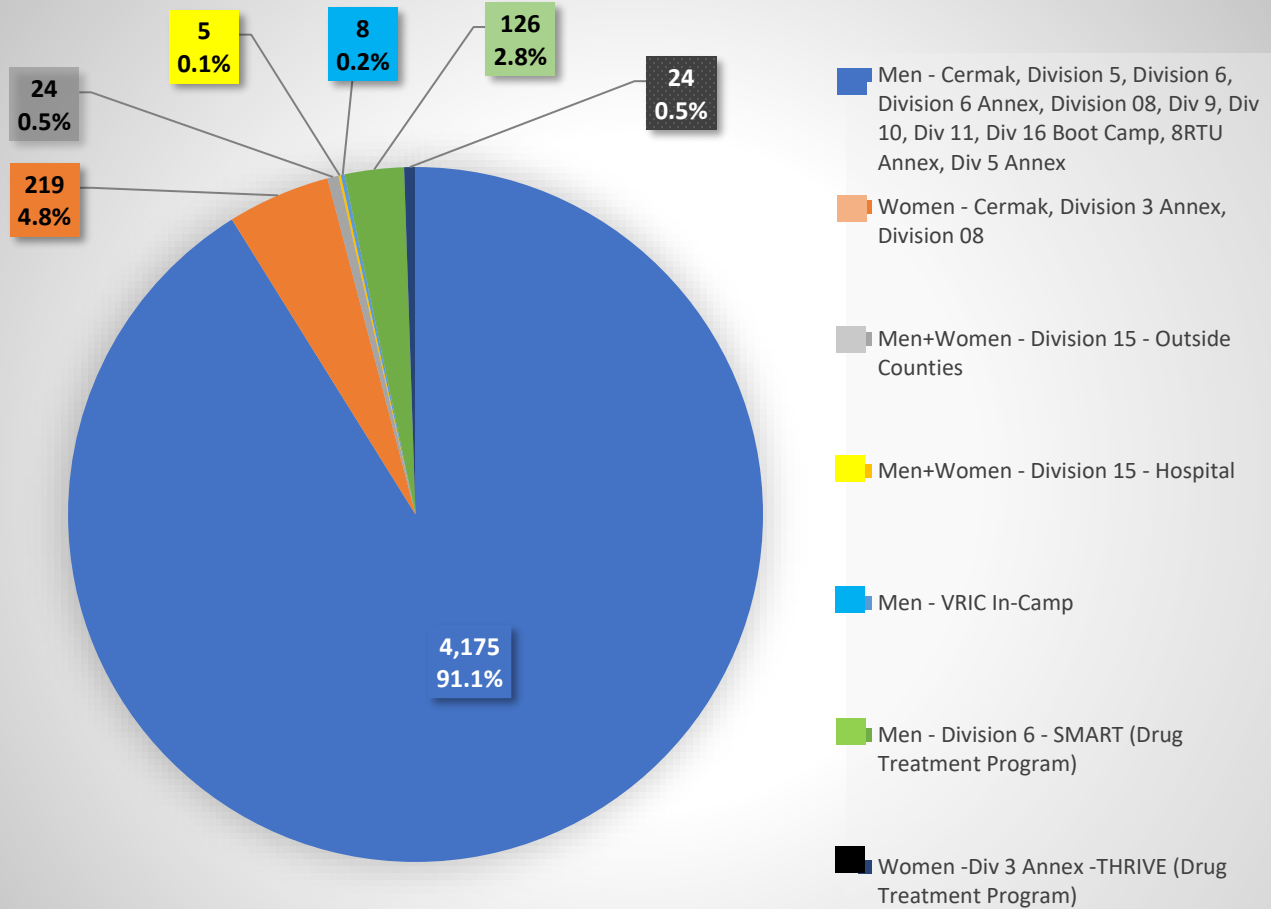

Sheriff's Daily Report

12/24/2023

Under the Custody of the Sheriff	
Total Male and Female	6,315
Jail Population	4,581
Community Corrections	1,734

Jail Population - Behind the Walls

Sheriff's Daily Report

12/24/2023

CCSO Population Demographics

In Confinement

Community Corrections