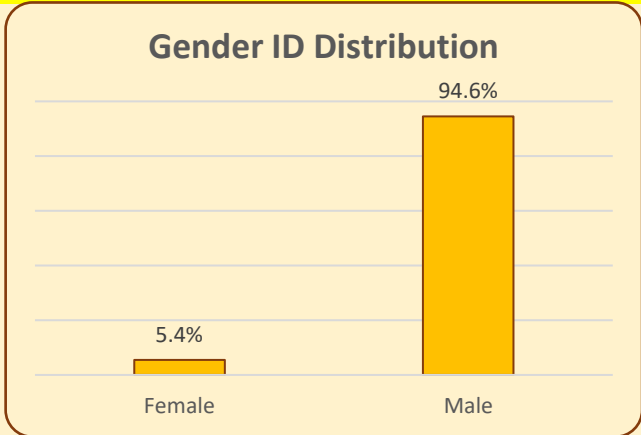

CCSO Population Demographics

In Confinement