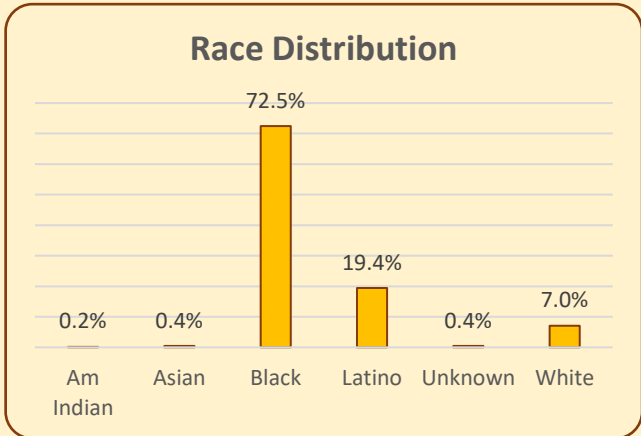

CCSO Population Demographics

In Confinement