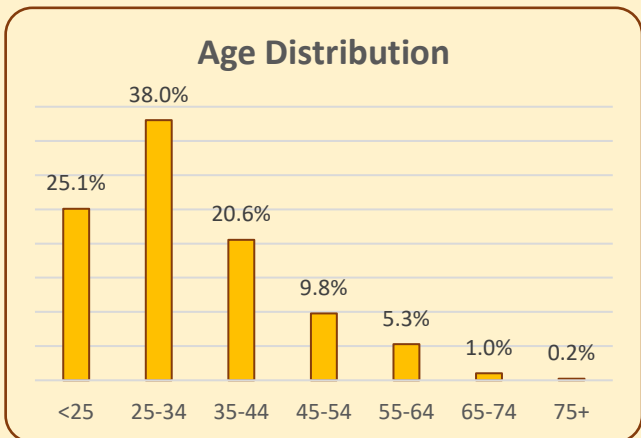

CCSO Population Demographics

In Confinement