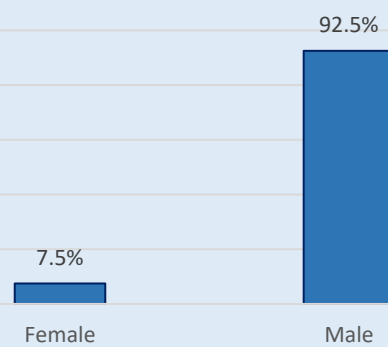

Sheriff's Daily Report

12/23/2023

Under the Custody of the Sheriff	
Total Male and Female	6,273
Jail Population	4,550
Community Corrections	1,723

Jail Population - Behind the Walls

Sheriff's Daily Report

12/23/2023

CCSO Population Demographics

In Confinement

Gender ID Distribution

Race Distribution

Age Distribution

Community Corrections

Gender ID Distribution

Race Distribution

Age Distribution