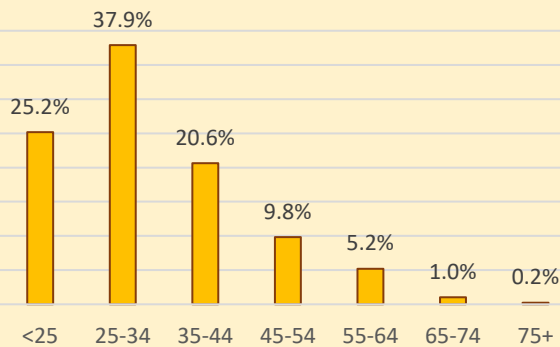

Sheriff's Daily Report

12/23/2023

Under the Custody of the Sheriff	
Total Male and Female	6,273
Jail Population	4,550
Community Corrections	1,723

Jail Population - Behind the Walls

Sheriff's Daily Report

12/23/2023

CCSO Population Demographics

In Confinement

Gender ID Distribution

Race Distribution

Age Distribution

Community Corrections

Gender ID Distribution

Race Distribution

Age Distribution