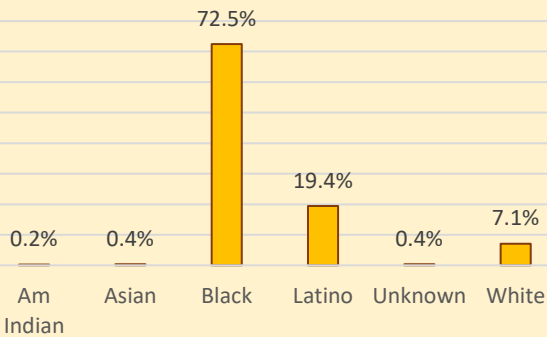

Sheriff's Daily Report

12/23/2023

Under the Custody of the Sheriff	
Total Male and Female	6,273
Jail Population	4,550
Community Corrections	1,723

Jail Population - Behind the Walls

Sheriff's Daily Report

12/23/2023

CCSO Population Demographics

In Confinement

Gender ID Distribution

Race Distribution

Age Distribution

Community Corrections

Gender ID Distribution

Race Distribution

Age Distribution