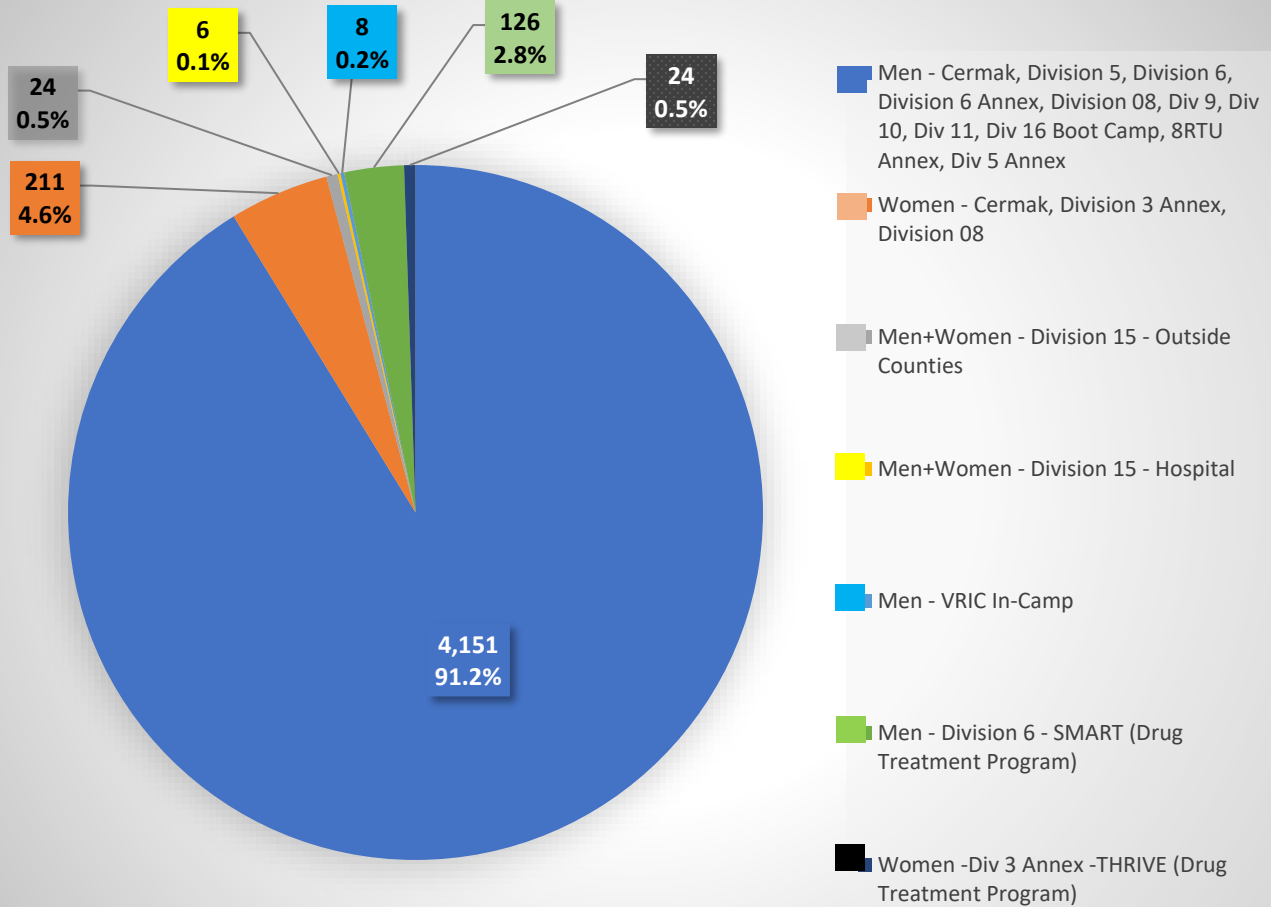

Sheriff's Daily Report

12/23/2023

Under the Custody of the Sheriff	
Total Male and Female	6,273
Jail Population	4,550
Community Corrections	1,723

Jail Population - Behind the Walls

Sheriff's Daily Report

12/23/2023

CCSO Population Demographics

In Confinement

Gender ID Distribution

Race Distribution

Age Distribution

Community Corrections

Gender ID Distribution

Race Distribution

Age Distribution