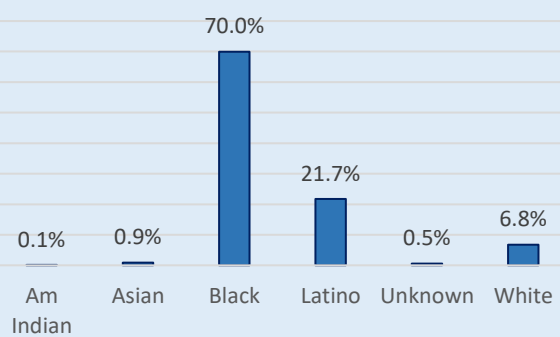

Sheriff's Daily Report

12/23/2023

Under the Custody of the Sheriff	
Total Male and Female	6,273
Jail Population	4,550
Community Corrections	1,723

Jail Population - Behind the Walls

Sheriff's Daily Report

12/23/2023

CCSO Population Demographics

In Confinement

Gender ID Distribution

Race Distribution

Age Distribution

Community Corrections

Gender ID Distribution

Race Distribution

Age Distribution