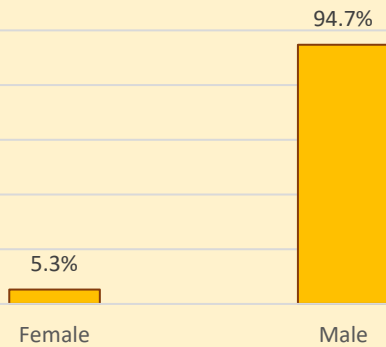

Sheriff's Daily Report

12/23/2023

Under the Custody of the Sheriff	
Total Male and Female	6,273
Jail Population	4,550
Community Corrections	1,723

Jail Population - Behind the Walls

Sheriff's Daily Report

12/23/2023

CCSO Population Demographics

In Confinement

Gender ID Distribution

Race Distribution

Age Distribution

Community Corrections

Gender ID Distribution

Race Distribution

Age Distribution