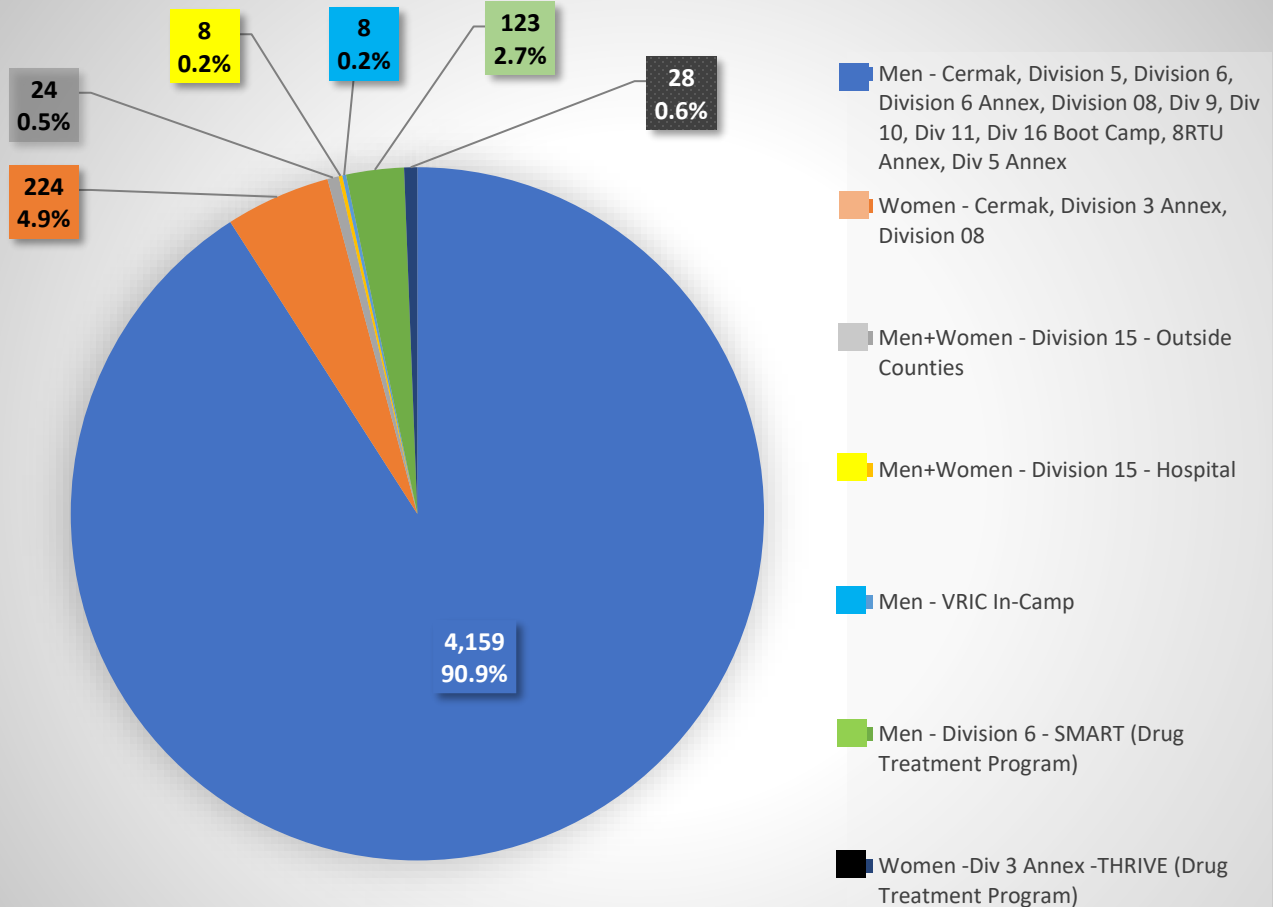

Sheriff's Daily Report

12/22/2023

Under the Custody of the Sheriff	
Total Male and Female	6,293
Jail Population	4,574
Community Corrections	1,719

Jail Population - Behind the Walls

Sheriff's Daily Report

12/22/2023

CCSO Population Demographics