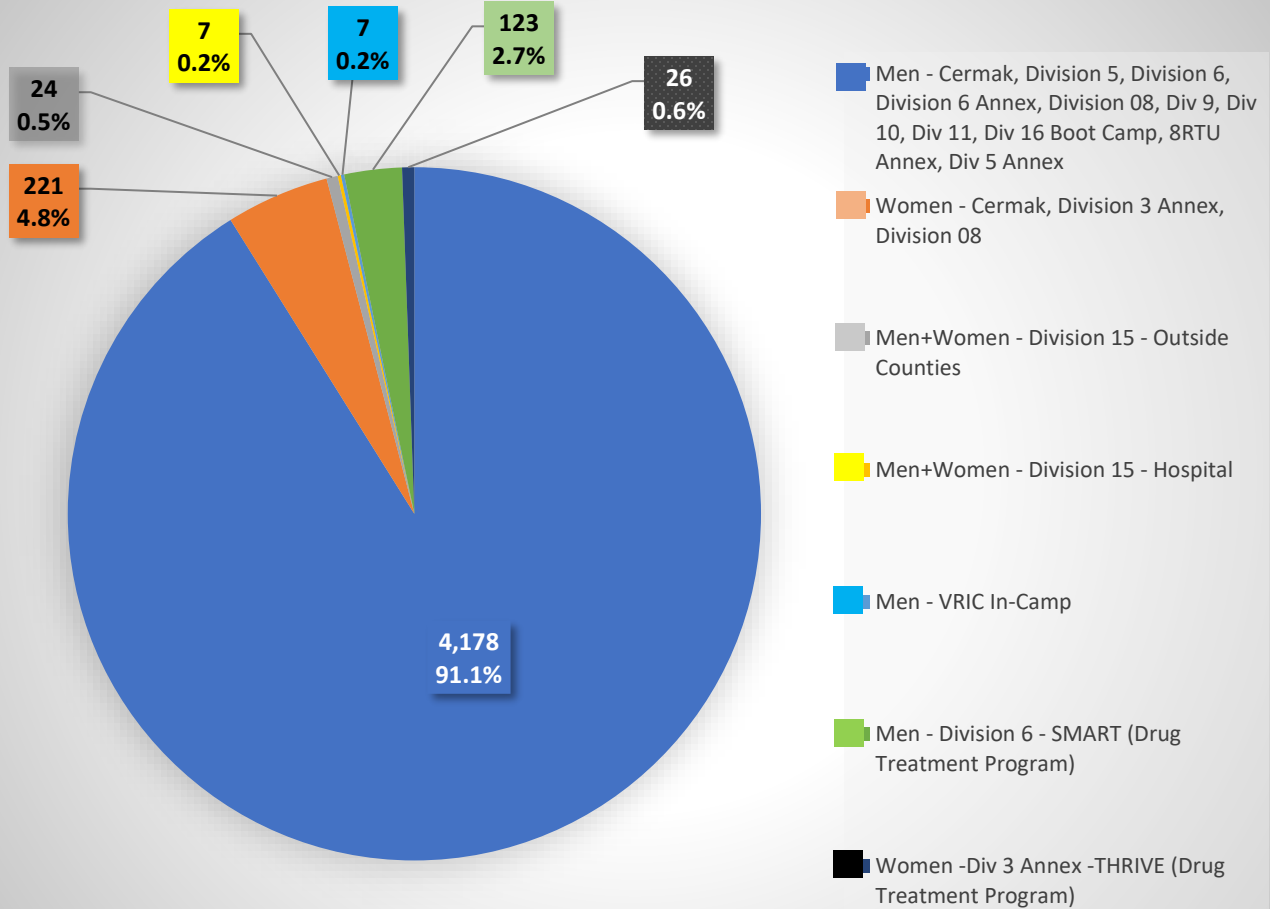

Sheriff's Daily Report

12/21/2023

Under the Custody of the Sheriff	
Total Male and Female	6,306
Jail Population	4,586
Community Corrections	1,720

Jail Population - Behind the Walls

Sheriff's Daily Report

12/21/2023

CCSO Population Demographics