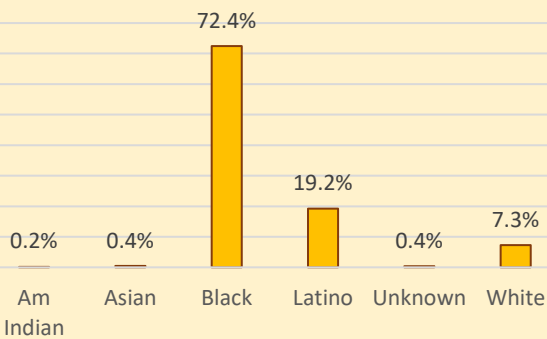

Sheriff's Daily Report

12/20/2023

Under the Custody of the Sheriff	
Total Male and Female	6,372
Jail Population	4,640
Community Corrections	1,732

Jail Population - Behind the Walls

Sheriff's Daily Report

12/20/2023

CCSO Population Demographics

In Confinement

Gender ID Distribution

Race Distribution

Age Distribution

Community Corrections

Gender ID Distribution

Race Distribution

Age Distribution