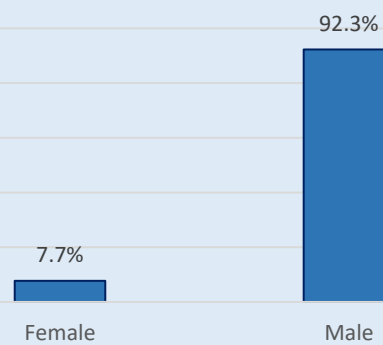

Sheriff's Daily Report

12/20/2023

Under the Custody of the Sheriff	
Total Male and Female	6,372
Jail Population	4,640
Community Corrections	1,732

Jail Population - Behind the Walls

Sheriff's Daily Report

12/20/2023

CCSO Population Demographics

In Confinement

Gender ID Distribution

Race Distribution

Age Distribution

Community Corrections

Gender ID Distribution

Race Distribution

Age Distribution