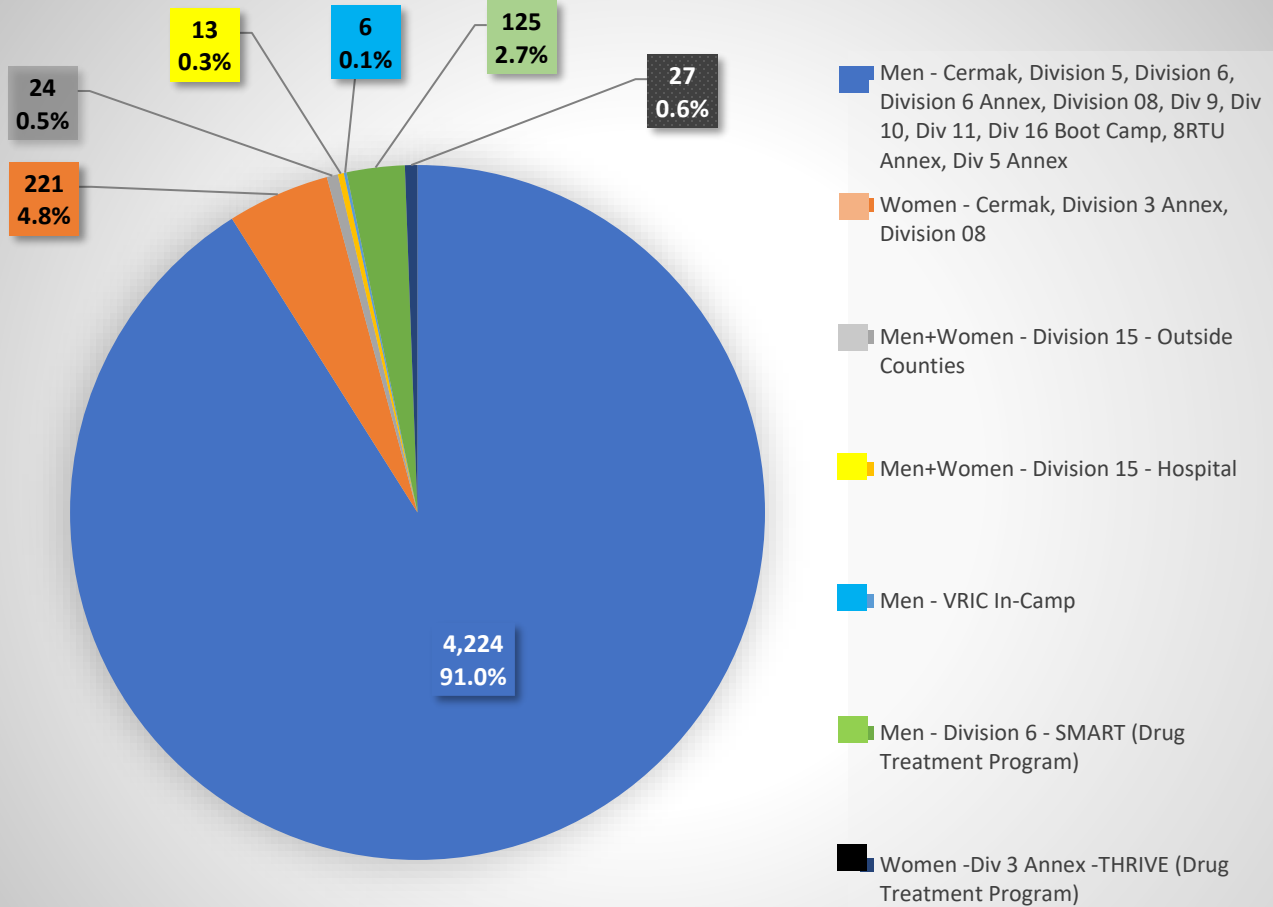

Sheriff's Daily Report

12/20/2023

Under the Custody of the Sheriff	
Total Male and Female	6,372
Jail Population	4,640
Community Corrections	1,732

Jail Population - Behind the Walls

Sheriff's Daily Report

12/20/2023

CCSO Population Demographics

In Confinement

Gender ID Distribution

Race Distribution

Age Distribution

Community Corrections

Gender ID Distribution

Race Distribution

Age Distribution