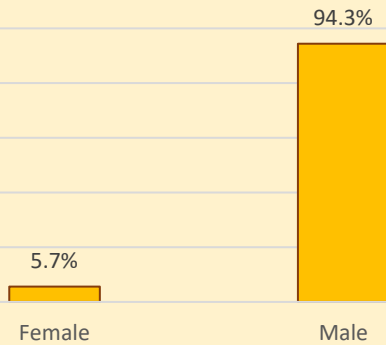

Sheriff's Daily Report

12/20/2023

Under the Custody of the Sheriff	
Total Male and Female	6,372
Jail Population	4,640
Community Corrections	1,732

Jail Population - Behind the Walls

Sheriff's Daily Report

12/20/2023

CCSO Population Demographics

In Confinement

Gender ID Distribution

Race Distribution

Age Distribution

Community Corrections

Gender ID Distribution

Race Distribution

Age Distribution