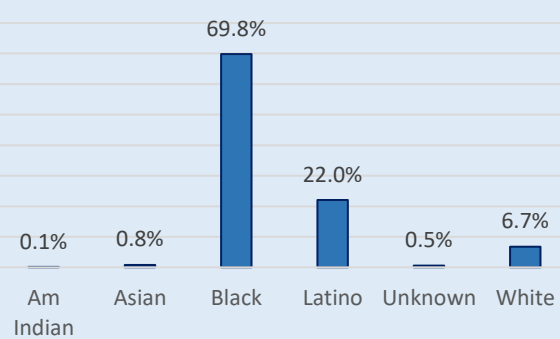

Sheriff's Daily Report

12/20/2023

Under the Custody of the Sheriff	
Total Male and Female	6,372
Jail Population	4,640
Community Corrections	1,732

Jail Population - Behind the Walls

Sheriff's Daily Report

12/20/2023

CCSO Population Demographics

In Confinement

Gender ID Distribution

Race Distribution

Age Distribution

Community Corrections

Gender ID Distribution

Race Distribution

Age Distribution