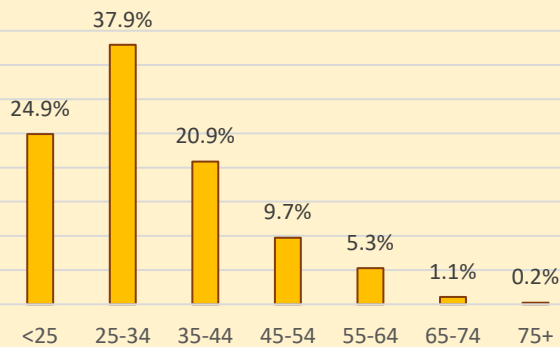

Sheriff's Daily Report

12/20/2023

Under the Custody of the Sheriff	
Total Male and Female	6,372
Jail Population	4,640
Community Corrections	1,732

Jail Population - Behind the Walls

Sheriff's Daily Report

12/20/2023

CCSO Population Demographics

In Confinement

Gender ID Distribution

Race Distribution

Age Distribution

Community Corrections

Gender ID Distribution

Race Distribution

Age Distribution