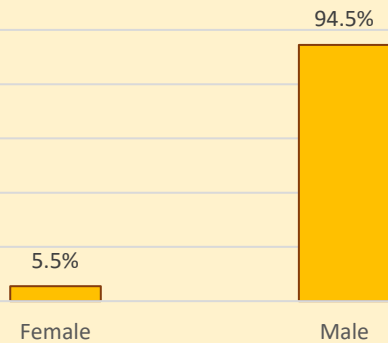

Sheriff's Daily Report

12/19/2023

Under the Custody of the Sheriff	
Total Male and Female	6,404
Jail Population	4,675
Community Corrections	1,729

Jail Population - Behind the Walls

Sheriff's Daily Report

12/19/2023

CCSO Population Demographics

In Confinement

Gender ID Distribution

Race Distribution

Age Distribution

Community Corrections

Gender ID Distribution

Race Distribution

Age Distribution