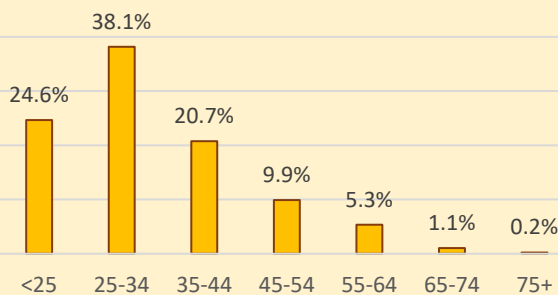

Sheriff's Daily Report

12/19/2023

Under the Custody of the Sheriff	
Total Male and Female	6,404
Jail Population	4,675
Community Corrections	1,729

Jail Population - Behind the Walls

Sheriff's Daily Report

12/19/2023

CCSO Population Demographics

In Confinement

Gender ID Distribution

Race Distribution

Age Distribution

Community Corrections

Gender ID Distribution

Race Distribution

Age Distribution