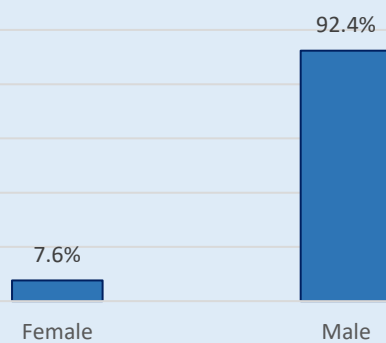

Sheriff's Daily Report

12/19/2023

Under the Custody of the Sheriff	
Total Male and Female	6,404
Jail Population	4,675
Community Corrections	1,729

Jail Population - Behind the Walls

Sheriff's Daily Report

12/19/2023

CCSO Population Demographics

In Confinement

Gender ID Distribution

Race Distribution

Age Distribution

Community Corrections

Gender ID Distribution

Race Distribution

Age Distribution