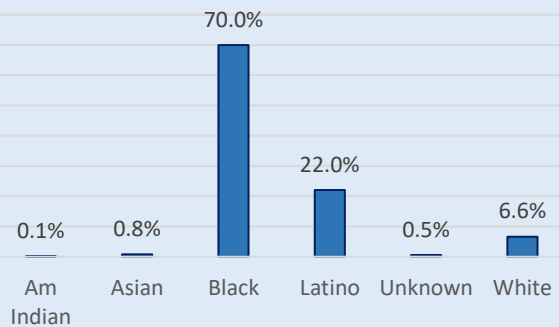

Sheriff's Daily Report

12/19/2023

Under the Custody of the Sheriff	
Total Male and Female	6,404
Jail Population	4,675
Community Corrections	1,729

Jail Population - Behind the Walls

Sheriff's Daily Report

12/19/2023

CCSO Population Demographics

In Confinement

Gender ID Distribution

Race Distribution

Age Distribution

Community Corrections

Gender ID Distribution

Race Distribution

Age Distribution