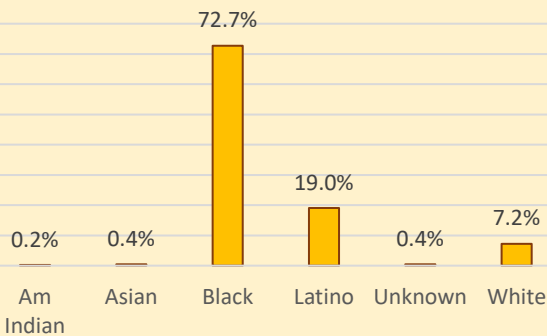

Sheriff's Daily Report

12/19/2023

Under the Custody of the Sheriff	
Total Male and Female	6,404
Jail Population	4,675
Community Corrections	1,729

Jail Population - Behind the Walls

Sheriff's Daily Report

12/19/2023

CCSO Population Demographics

In Confinement

Gender ID Distribution

Race Distribution

Age Distribution

Community Corrections

Gender ID Distribution

Race Distribution

Age Distribution