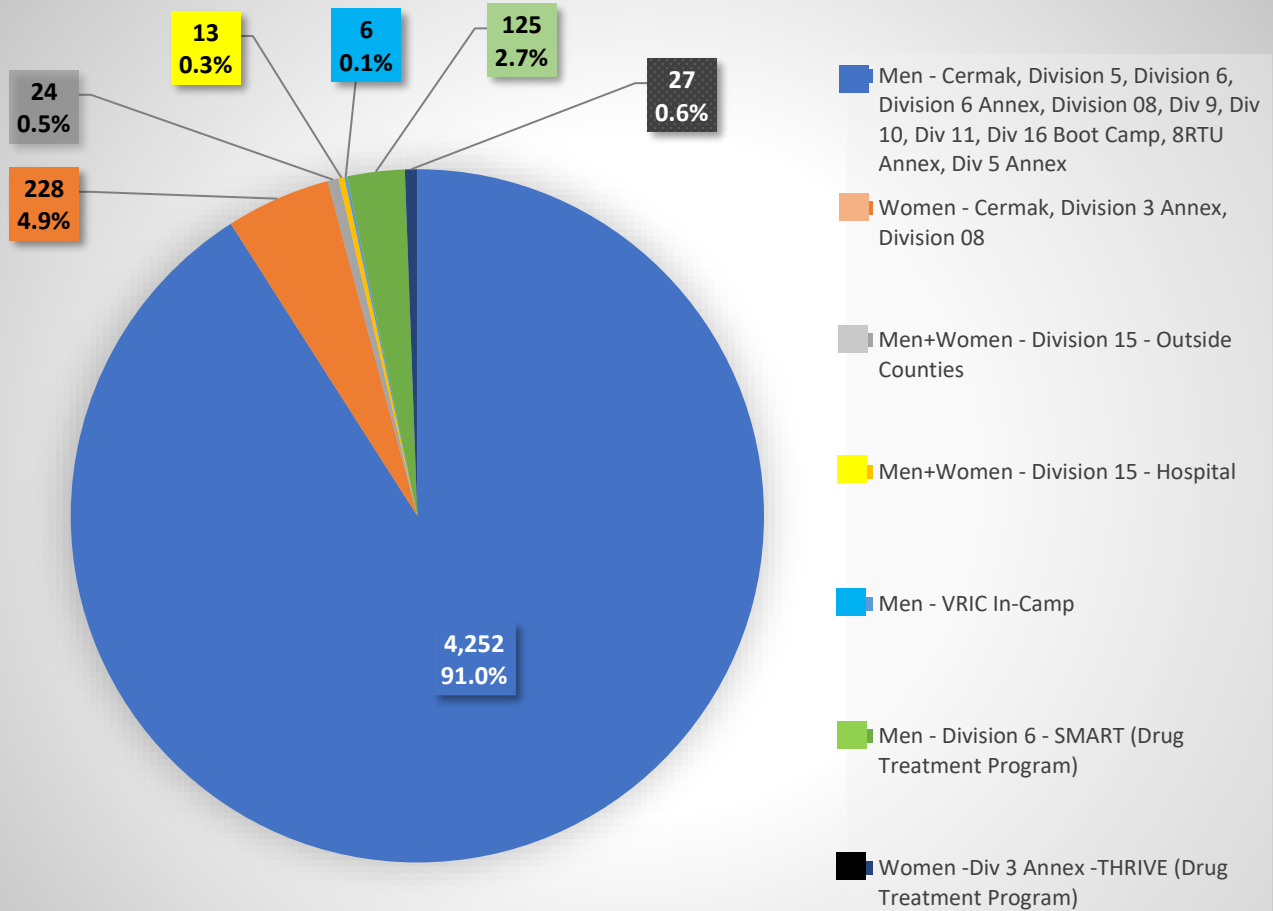

Sheriff's Daily Report

12/19/2023

Under the Custody of the Sheriff	
Total Male and Female	6,404
Jail Population	4,675
Community Corrections	1,729

Jail Population - Behind the Walls

Sheriff's Daily Report

12/19/2023

CCSO Population Demographics

In Confinement

Gender ID Distribution

Race Distribution

Age Distribution

Community Corrections

Gender ID Distribution

Race Distribution

Age Distribution