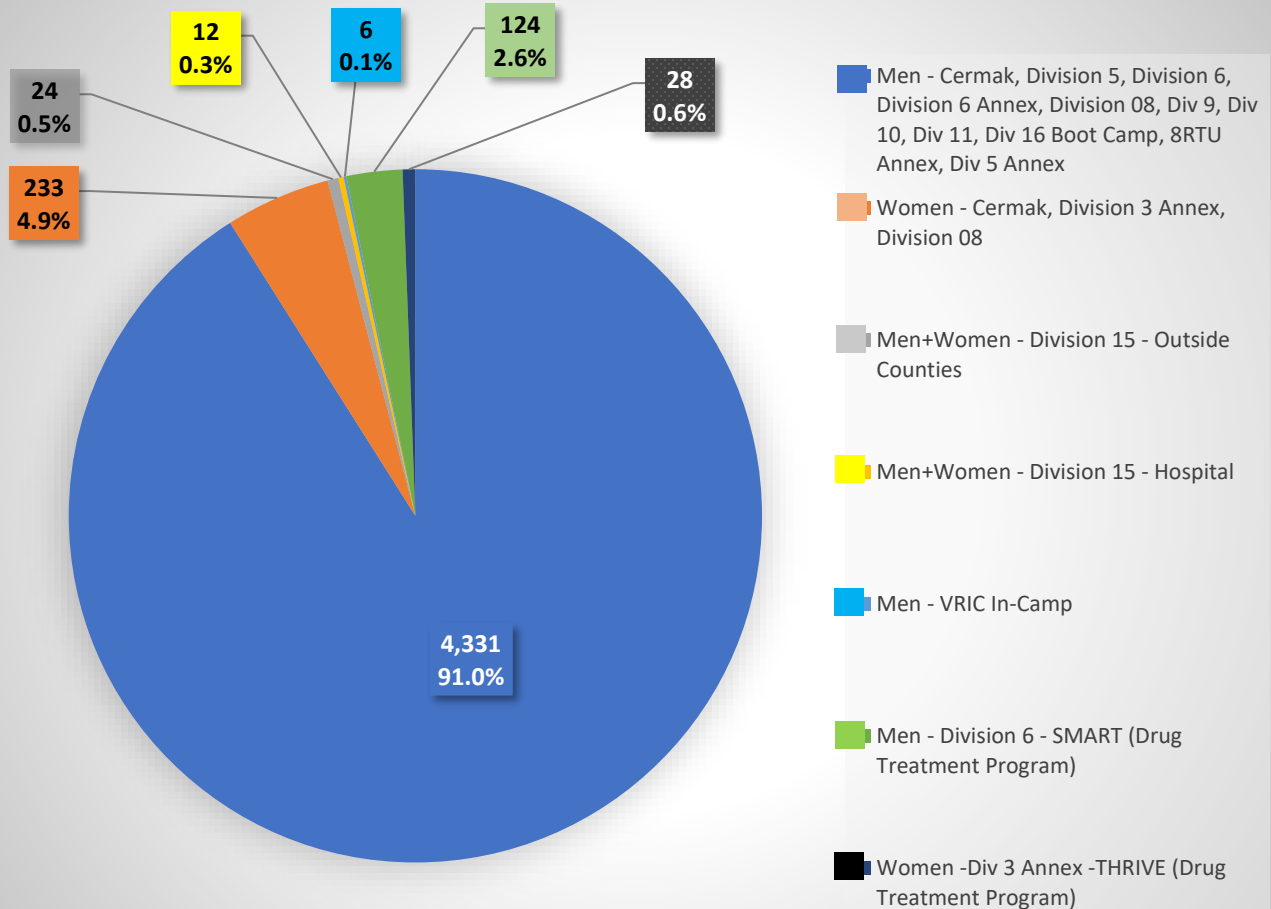

Sheriff's Daily Report

12/18/2023

Under the Custody of the Sheriff	
Total Male and Female	6,482
Jail Population	4,758
Community Corrections	1,724

Jail Population - Behind the Walls

Sheriff's Daily Report

12/18/2023

CCSO Population Demographics