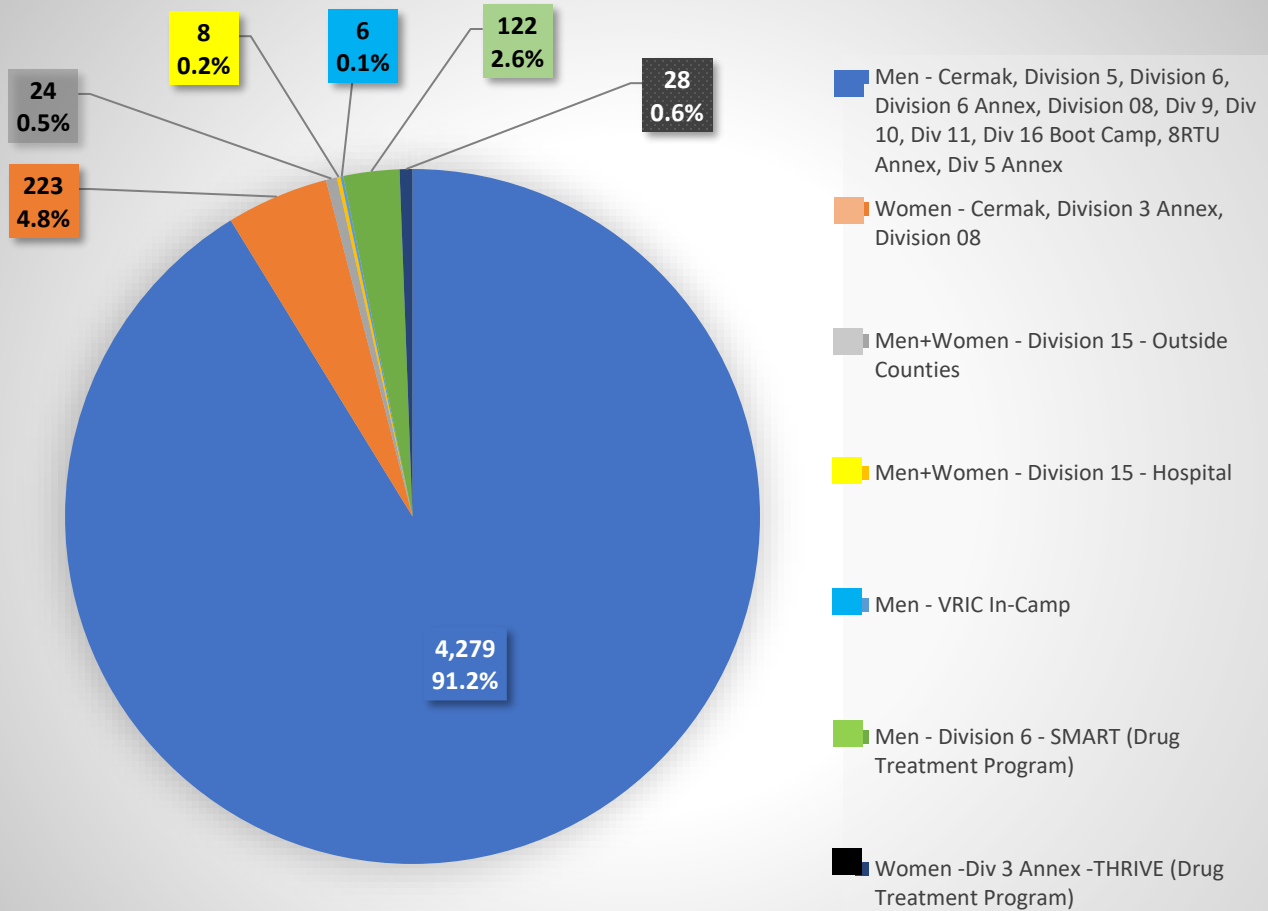

# Sheriff's Daily Report

## 12/16/2023

Under the Custody of the Sheriff	
<b>Total Male and Female</b>	<b>6,415</b>
Jail Population	4,690
Community Corrections	1,725

### Jail Population - Behind the Walls

# Sheriff's Daily Report

12/16/2023