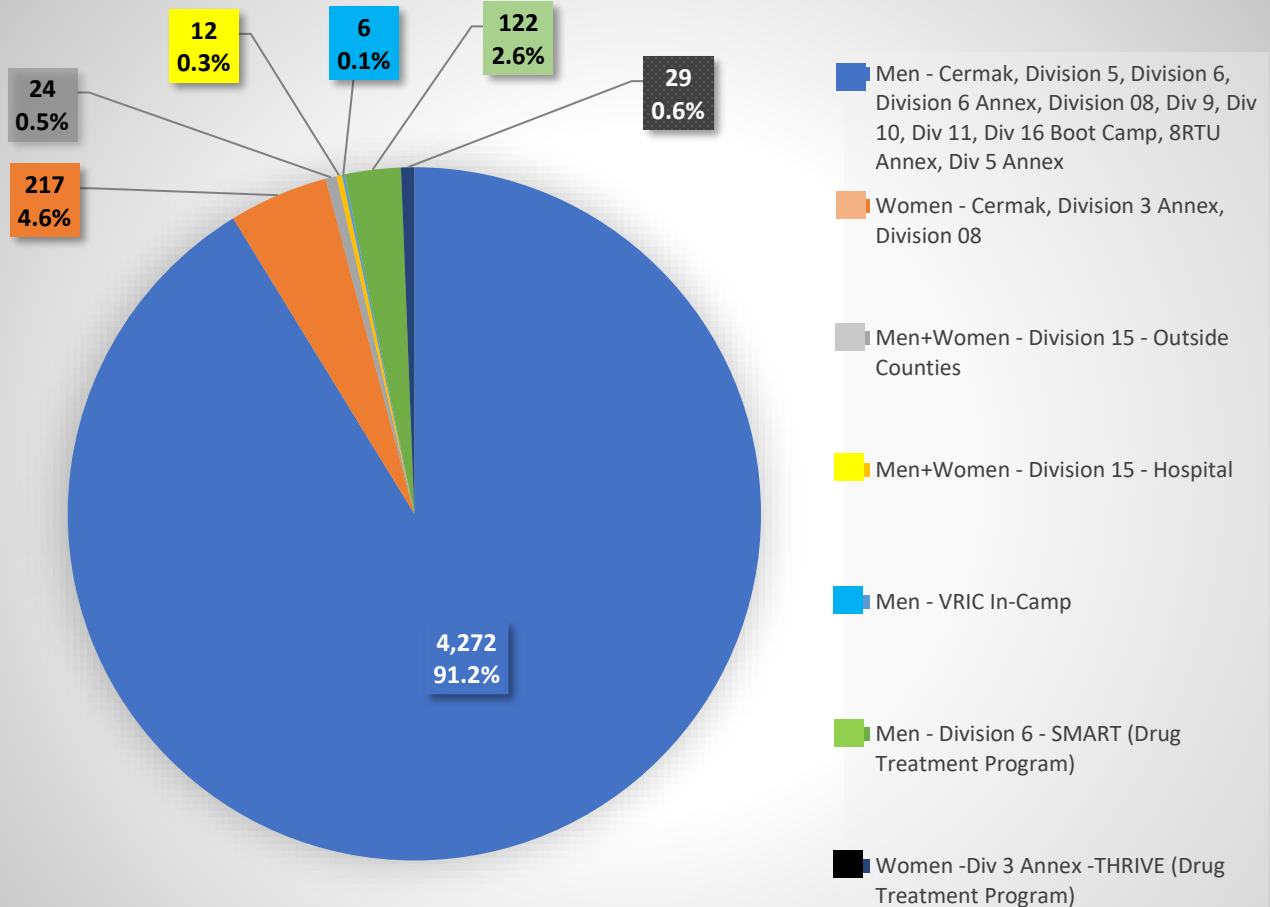

Sheriff's Daily Report

12/15/2023

Under the Custody of the Sheriff	
Total Male and Female	6,414
Jail Population	4,682
Community Corrections	1,732

Jail Population - Behind the Walls

Sheriff's Daily Report

12/15/2023

CCSO Population Demographics