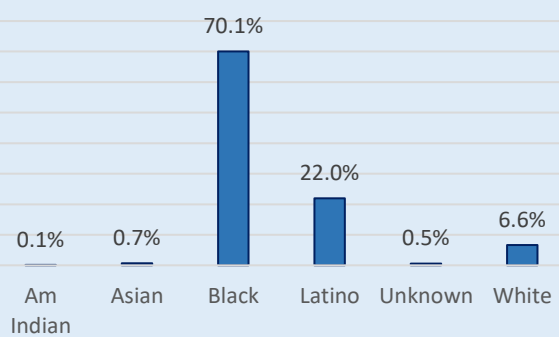

Sheriff's Daily Report

12/14/2023

Under the Custody of the Sheriff	
Total Male and Female	6,441
Jail Population	4,702
Community Corrections	1,739

Jail Population - Behind the Walls

Sheriff's Daily Report

12/14/2023

CCSO Population Demographics

In Confinement

Gender ID Distribution

Race Distribution

Age Distribution

Community Corrections

Gender ID Distribution

Race Distribution

Age Distribution