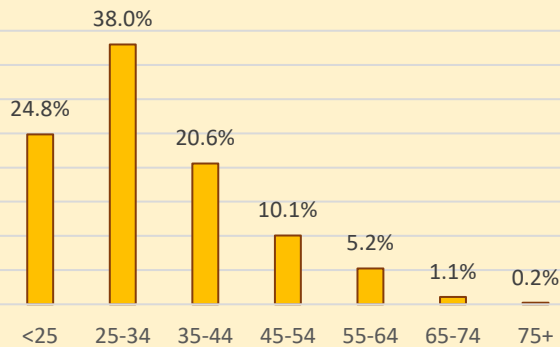

Sheriff's Daily Report

12/14/2023

Under the Custody of the Sheriff	
Total Male and Female	6,441
Jail Population	4,702
Community Corrections	1,739

Jail Population - Behind the Walls

Sheriff's Daily Report

12/14/2023

CCSO Population Demographics

In Confinement

Gender ID Distribution

Race Distribution

Age Distribution

Community Corrections

Gender ID Distribution

Race Distribution

Age Distribution