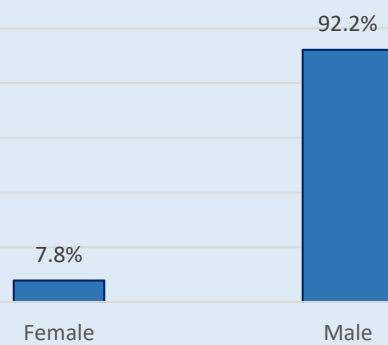

Sheriff's Daily Report

12/14/2023

Under the Custody of the Sheriff	
Total Male and Female	6,441
Jail Population	4,702
Community Corrections	1,739

Jail Population - Behind the Walls

Sheriff's Daily Report

12/14/2023

CCSO Population Demographics

In Confinement

Gender ID Distribution

Race Distribution

Age Distribution

Community Corrections

Gender ID Distribution

Race Distribution

Age Distribution