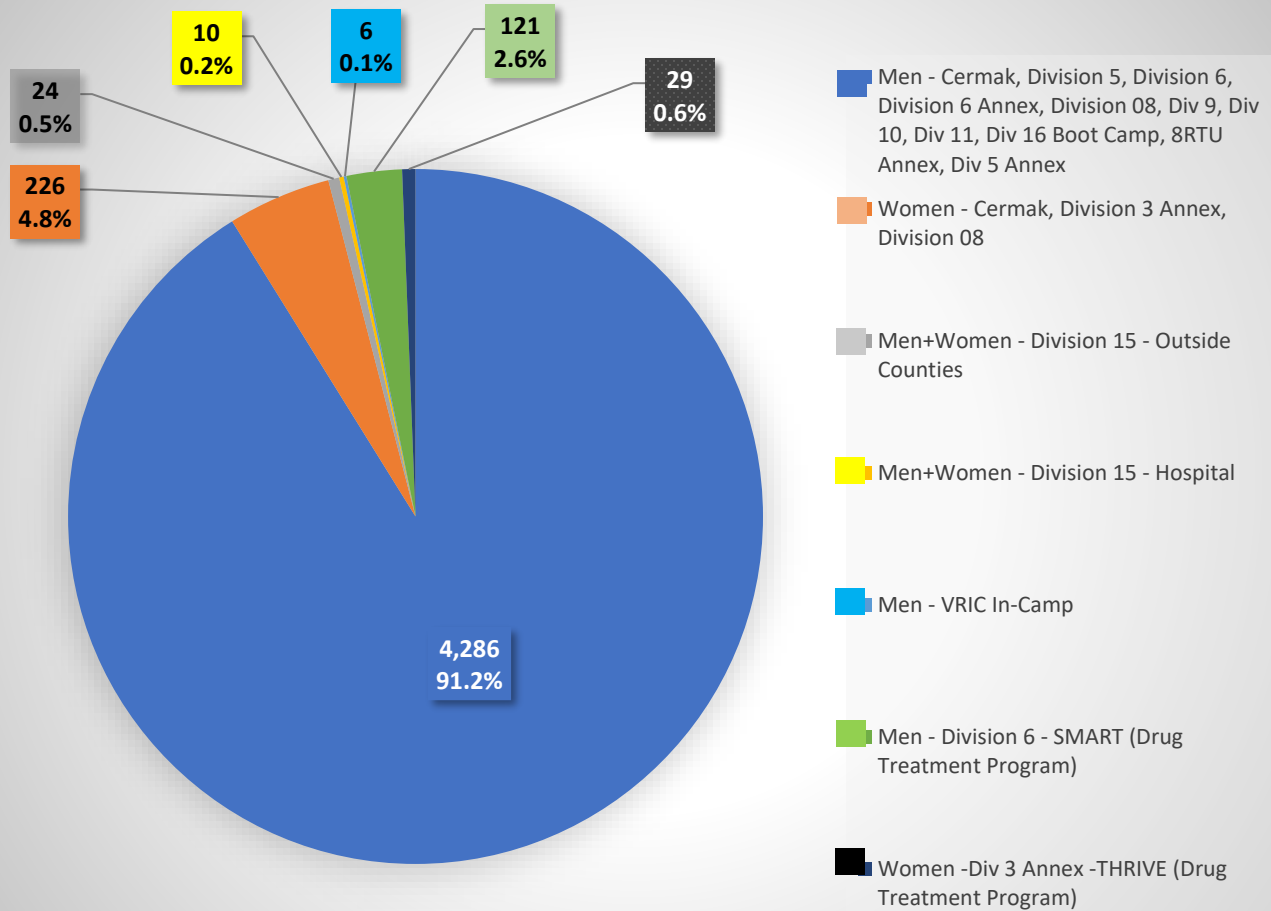

Sheriff's Daily Report

12/14/2023

Under the Custody of the Sheriff	
Total Male and Female	6,441
Jail Population	4,702
Community Corrections	1,739

Jail Population - Behind the Walls

Sheriff's Daily Report

12/14/2023

CCSO Population Demographics

In Confinement

Gender ID Distribution

Race Distribution

Age Distribution

Community Corrections

Gender ID Distribution

Race Distribution

Age Distribution