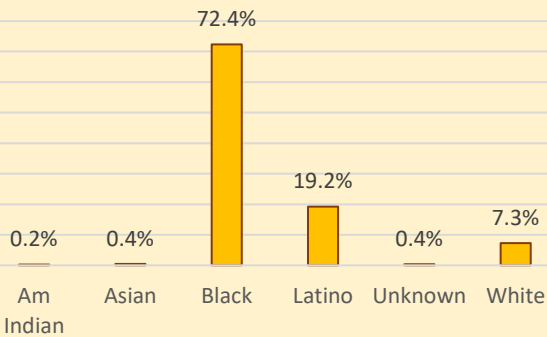

Sheriff's Daily Report

12/14/2023

Under the Custody of the Sheriff	
Total Male and Female	6,441
Jail Population	4,702
Community Corrections	1,739

Jail Population - Behind the Walls

Sheriff's Daily Report

12/14/2023

CCSO Population Demographics

In Confinement

Gender ID Distribution

Race Distribution

Age Distribution

Community Corrections

Gender ID Distribution

Race Distribution

Age Distribution