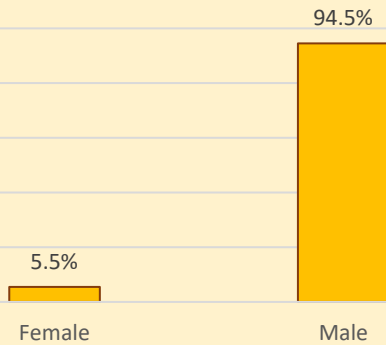

Sheriff's Daily Report

12/14/2023

Under the Custody of the Sheriff	
Total Male and Female	6,441
Jail Population	4,702
Community Corrections	1,739

Jail Population - Behind the Walls

Sheriff's Daily Report

12/14/2023

CCSO Population Demographics

In Confinement

Gender ID Distribution

Race Distribution

Age Distribution

Community Corrections

Gender ID Distribution

Race Distribution

Age Distribution