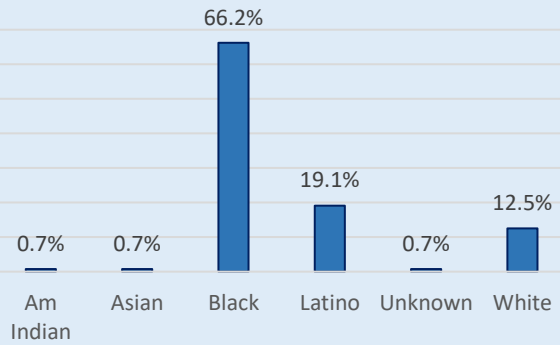

Sheriff's Daily Report

12/13/2023

Under the Custody of the Sheriff	
Total Male and Female	6,461
Jail Population	4,722
Community Corrections	1,739

Jail Population - Behind the Walls

Sheriff's Daily Report

12/13/2023

CCSO Population Demographics

In Confinement

Gender ID Distribution

Race Distribution

Age Distribution

Community Corrections

Gender ID Distribution

Race Distribution

Age Distribution