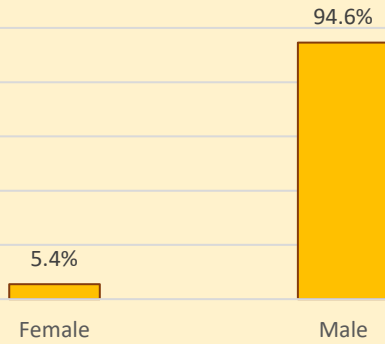

Sheriff's Daily Report

12/13/2023

Under the Custody of the Sheriff	
Total Male and Female	6,461
Jail Population	4,722
Community Corrections	1,739

Jail Population - Behind the Walls

Sheriff's Daily Report

12/13/2023

CCSO Population Demographics

In Confinement

Gender ID Distribution

Race Distribution

Age Distribution

Community Corrections

Gender ID Distribution

Race Distribution

Age Distribution