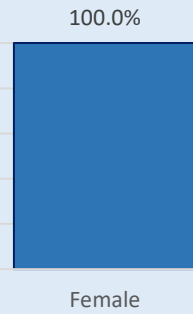

Sheriff's Daily Report

12/13/2023

Under the Custody of the Sheriff	
Total Male and Female	6,461
Jail Population	4,722
Community Corrections	1,739

Jail Population - Behind the Walls

Sheriff's Daily Report

12/13/2023

CCSO Population Demographics

In Confinement

Gender ID Distribution

Race Distribution

Age Distribution

Community Corrections

Gender ID Distribution

Race Distribution

Age Distribution