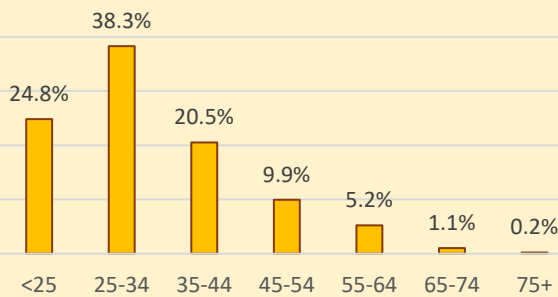

Sheriff's Daily Report

12/13/2023

Under the Custody of the Sheriff	
Total Male and Female	6,461
Jail Population	4,722
Community Corrections	1,739

Jail Population - Behind the Walls

Sheriff's Daily Report

12/13/2023

CCSO Population Demographics

In Confinement

Gender ID Distribution

Race Distribution

Age Distribution

Community Corrections

Gender ID Distribution

Race Distribution

Age Distribution