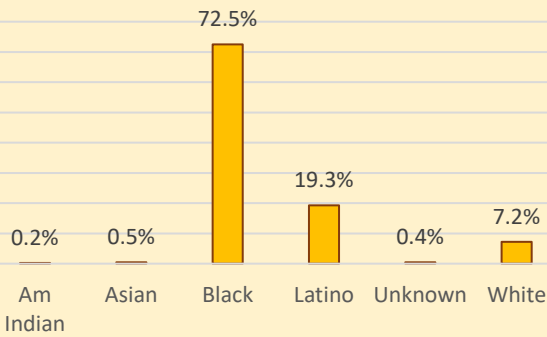

Sheriff's Daily Report

12/13/2023

Under the Custody of the Sheriff	
Total Male and Female	6,461
Jail Population	4,722
Community Corrections	1,739

Jail Population - Behind the Walls

Sheriff's Daily Report

12/13/2023

CCSO Population Demographics

In Confinement

Gender ID Distribution

Race Distribution

Age Distribution

Community Corrections

Gender ID Distribution

Race Distribution

Age Distribution