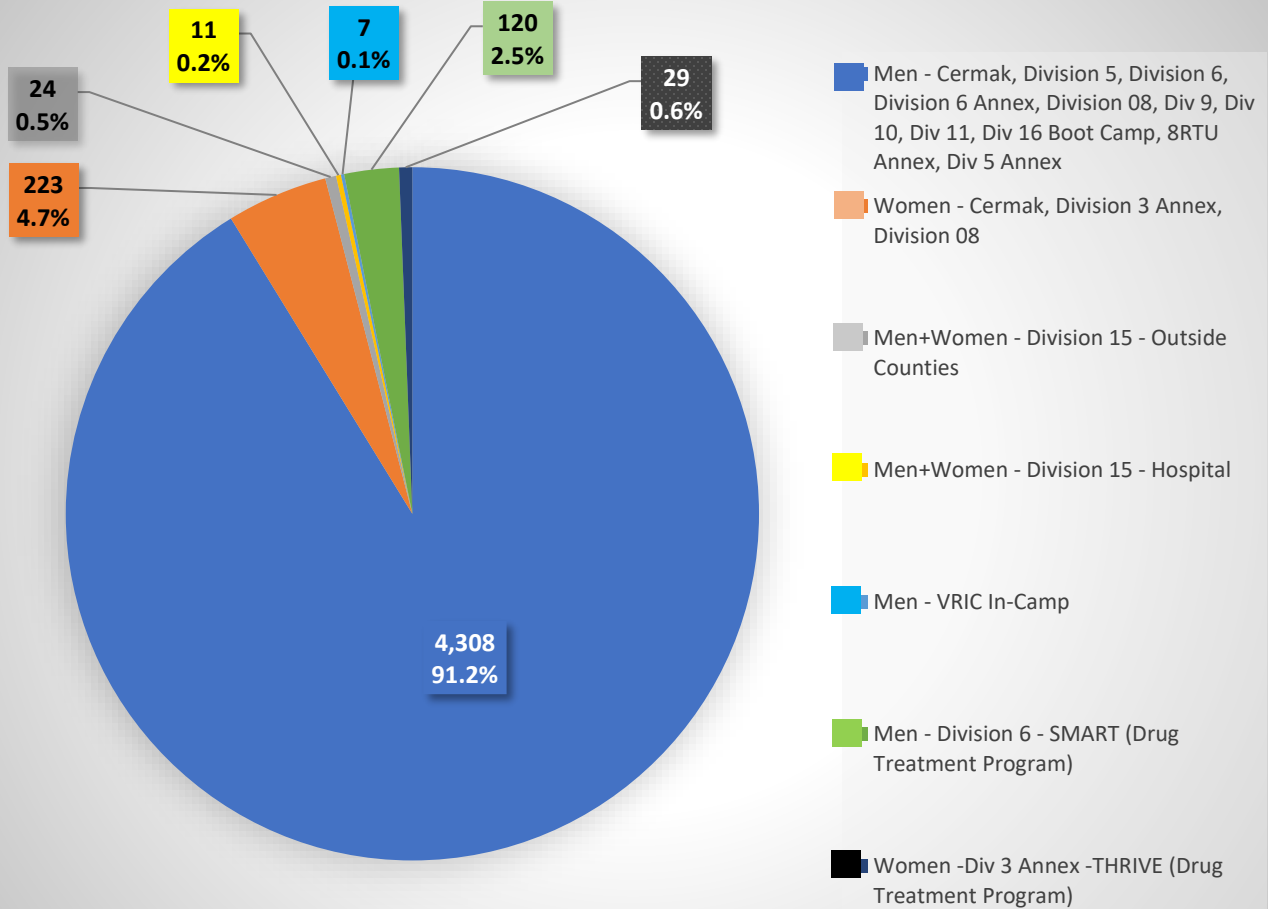

Sheriff's Daily Report

12/13/2023

Under the Custody of the Sheriff	
Total Male and Female	6,461
Jail Population	4,722
Community Corrections	1,739

Jail Population - Behind the Walls

Sheriff's Daily Report

12/13/2023

CCSO Population Demographics

In Confinement

Gender ID Distribution

Race Distribution

Age Distribution

Community Corrections

Gender ID Distribution

Race Distribution

Age Distribution