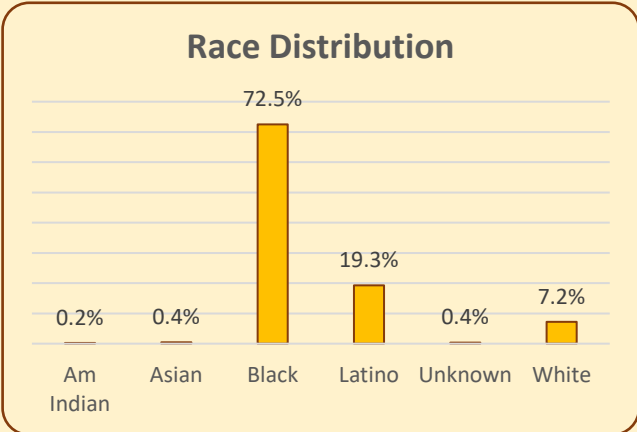

CCSO Population Demographics

In Confinement