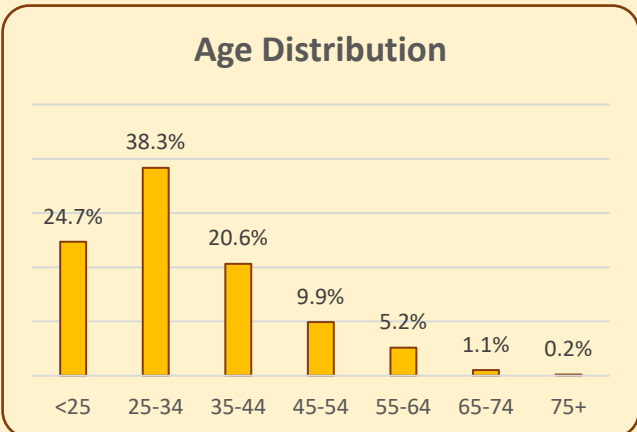

CCSO Population Demographics

In Confinement