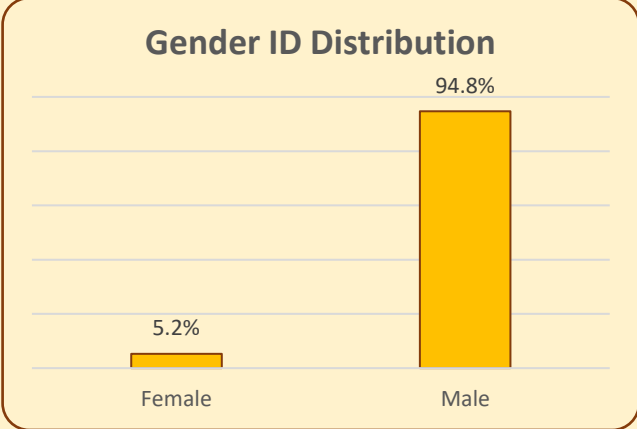

CCSO Population Demographics

In Confinement