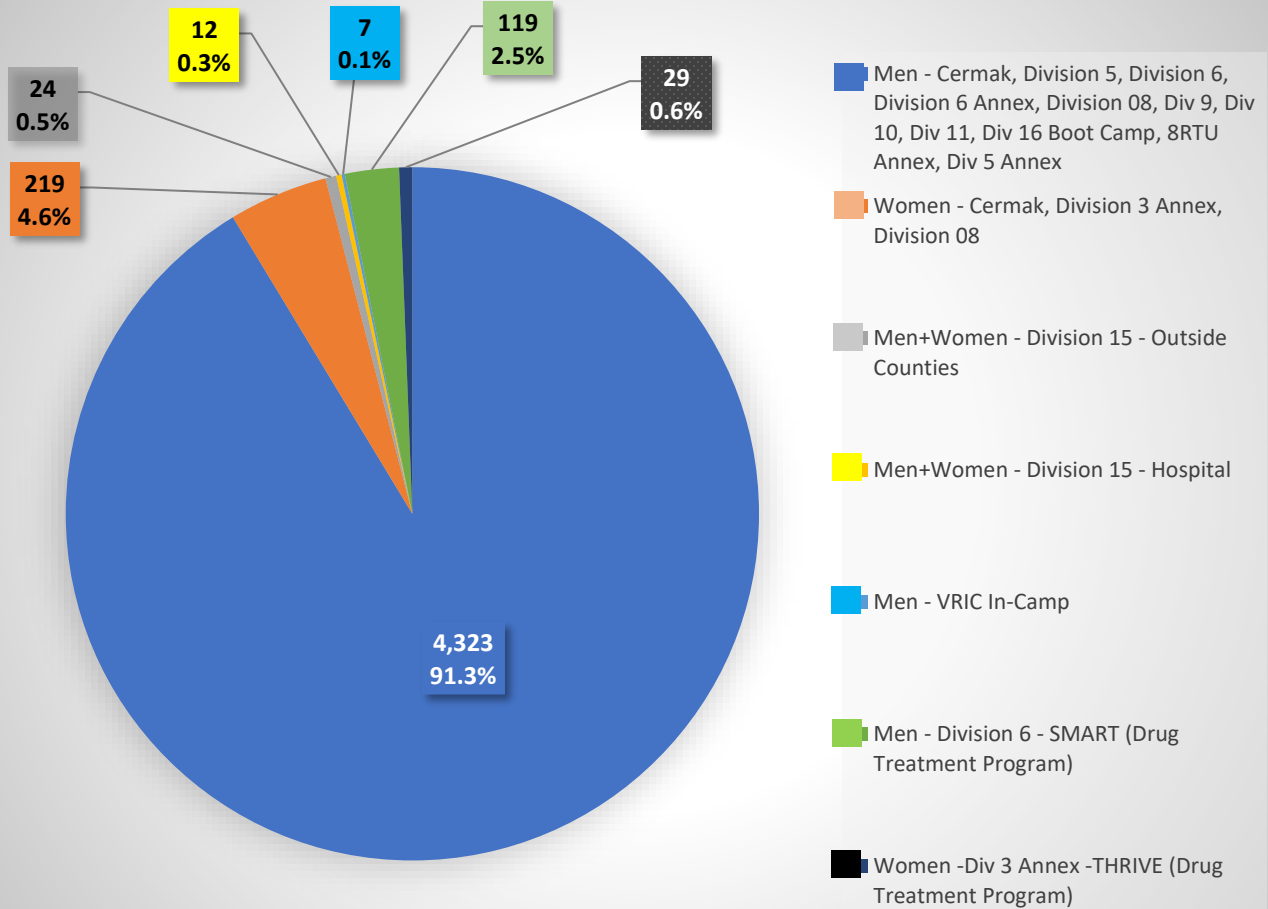

Sheriff's Daily Report

12/12/2023

Under the Custody of the Sheriff	
Total Male and Female	6,474
Jail Population	4,733
Community Corrections	1,741

Jail Population - Behind the Walls

Sheriff's Daily Report

12/12/2023

CCSO Population Demographics

In Confinement

Community Corrections