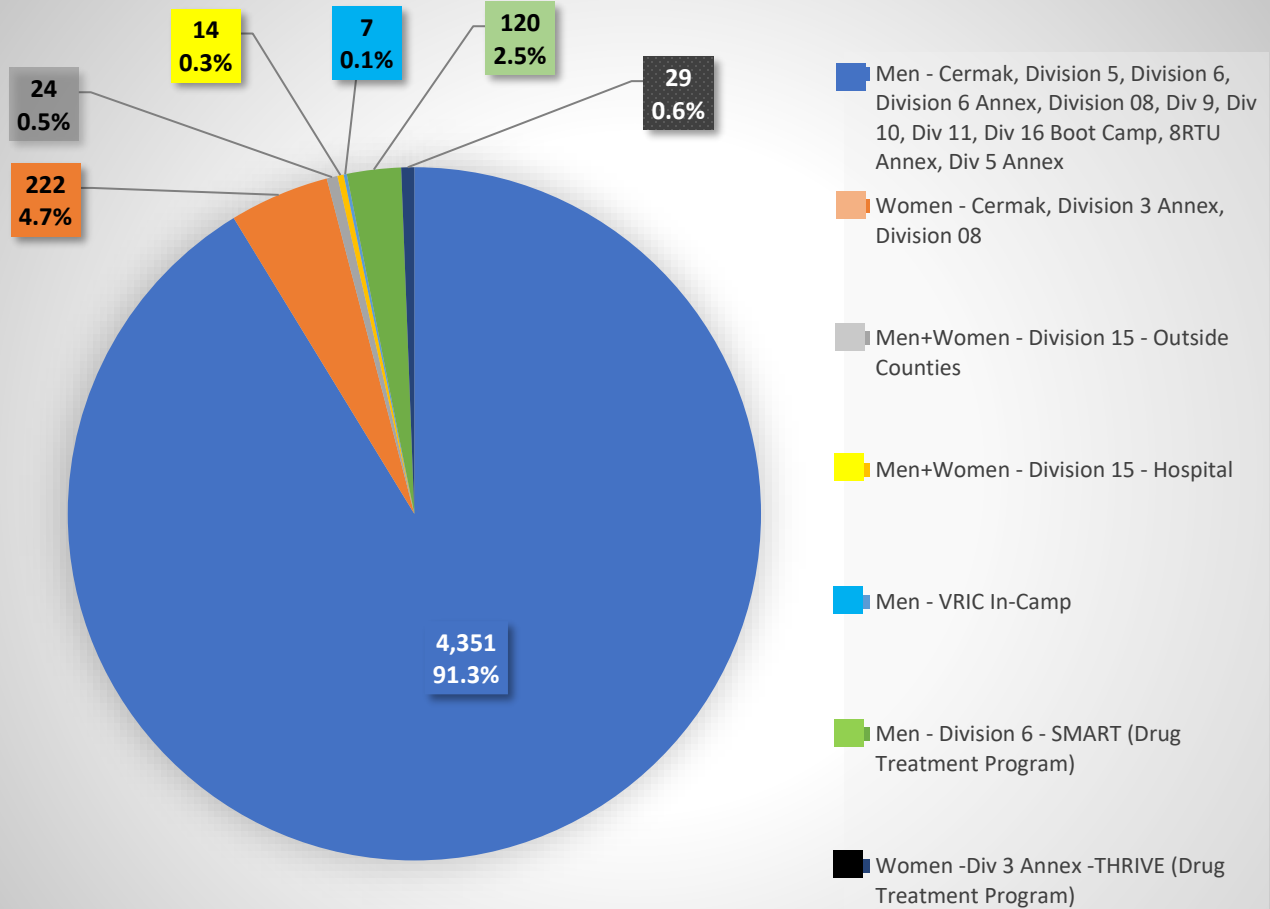

Sheriff's Daily Report

12/11/2023

Under the Custody of the Sheriff	
Total Male and Female	6,519
Jail Population	4,767
Community Corrections	1,752

Jail Population - Behind the Walls

Sheriff's Daily Report

12/11/2023

CCSO Population Demographics