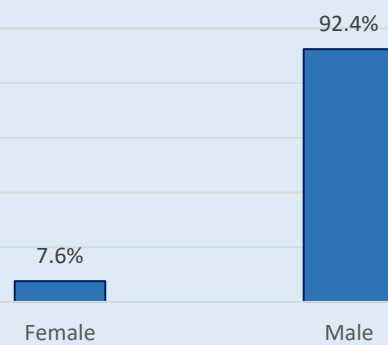

Sheriff's Daily Report

12/10/2023

Under the Custody of the Sheriff	
Total Male and Female	6,477
Jail Population	4,724
Community Corrections	1,753

Jail Population - Behind the Walls

Sheriff's Daily Report

12/10/2023

CCSO Population Demographics

In Confinement

Gender ID Distribution

Race Distribution

Age Distribution

Community Corrections

Gender ID Distribution

Race Distribution

Age Distribution