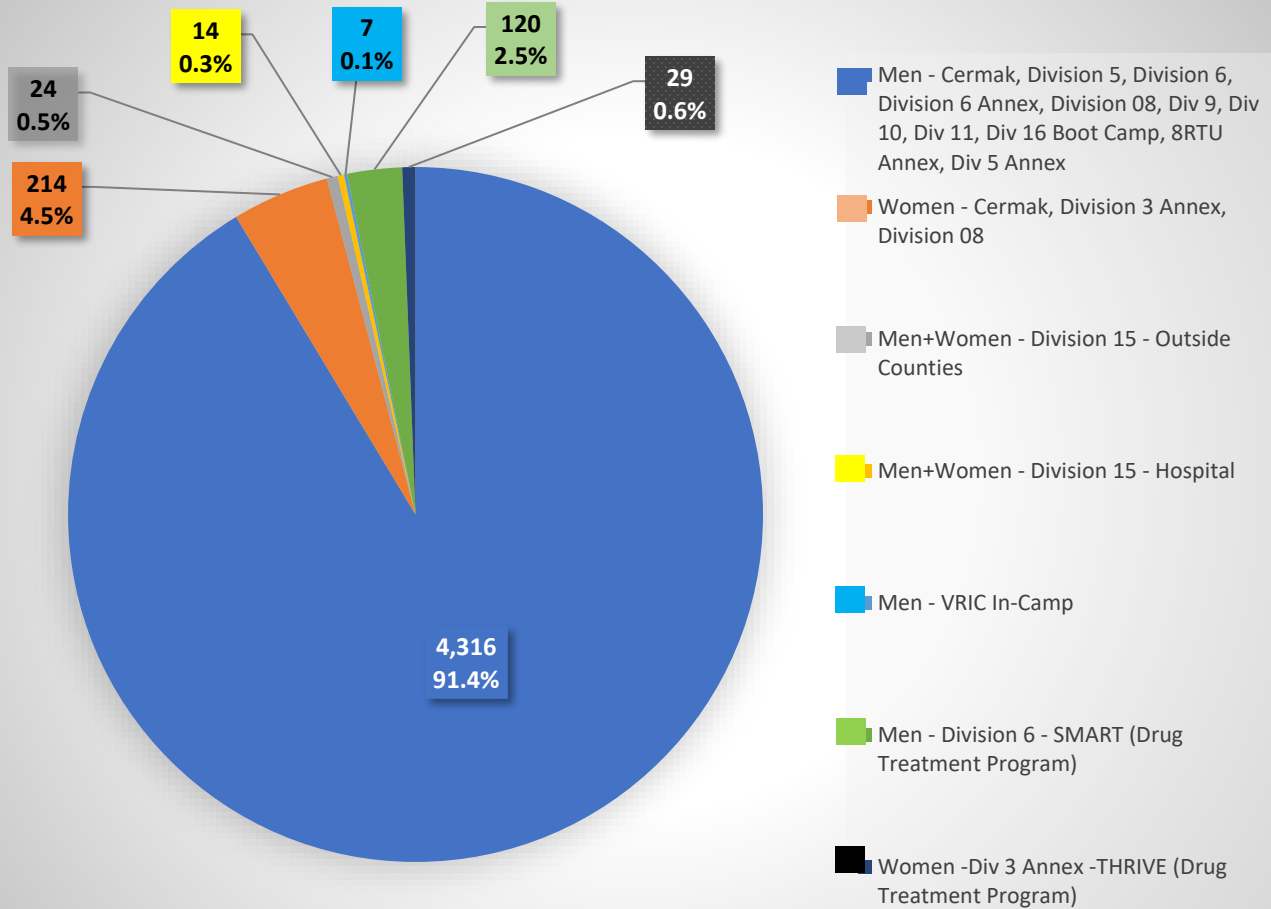

Sheriff's Daily Report

12/10/2023

Under the Custody of the Sheriff	
Total Male and Female	6,477
Jail Population	4,724
Community Corrections	1,753

Jail Population - Behind the Walls

Sheriff's Daily Report

12/10/2023

CCSO Population Demographics

In Confinement

Gender ID Distribution

Race Distribution

Age Distribution

Community Corrections

Gender ID Distribution

Race Distribution

Age Distribution