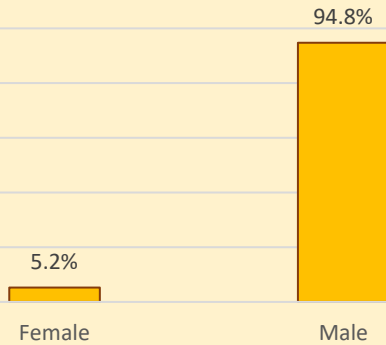

Sheriff's Daily Report

12/10/2023

Under the Custody of the Sheriff	
Total Male and Female	6,477
Jail Population	4,724
Community Corrections	1,753

Jail Population - Behind the Walls

Sheriff's Daily Report

12/10/2023

CCSO Population Demographics

In Confinement

Gender ID Distribution

Race Distribution

Age Distribution

Community Corrections

Gender ID Distribution

Race Distribution

Age Distribution