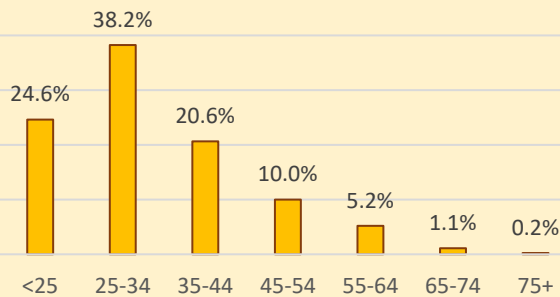

Sheriff's Daily Report

12/10/2023

Under the Custody of the Sheriff	
Total Male and Female	6,477
Jail Population	4,724
Community Corrections	1,753

Jail Population - Behind the Walls

Sheriff's Daily Report

12/10/2023

CCSO Population Demographics

In Confinement

Gender ID Distribution

Race Distribution

Age Distribution

Community Corrections

Gender ID Distribution

Race Distribution

Age Distribution