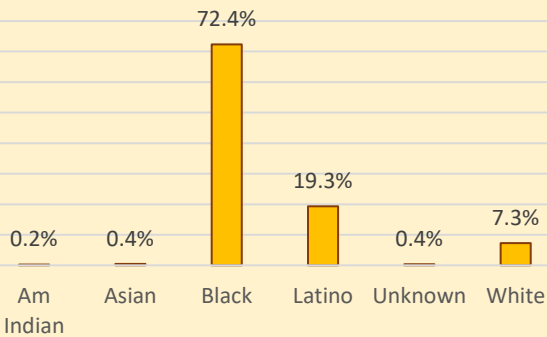

Sheriff's Daily Report

12/10/2023

Under the Custody of the Sheriff	
Total Male and Female	6,477
Jail Population	4,724
Community Corrections	1,753

Jail Population - Behind the Walls

Sheriff's Daily Report

12/10/2023

CCSO Population Demographics

In Confinement

Gender ID Distribution

Race Distribution

Age Distribution

Community Corrections

Gender ID Distribution

Race Distribution

Age Distribution