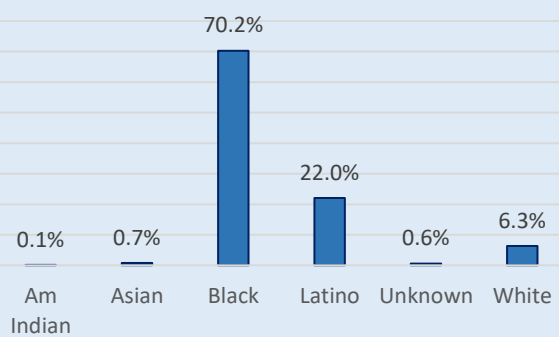

Sheriff's Daily Report

12/10/2023

Under the Custody of the Sheriff	
Total Male and Female	6,477
Jail Population	4,724
Community Corrections	1,753

Jail Population - Behind the Walls

Sheriff's Daily Report

12/10/2023

CCSO Population Demographics

In Confinement

Gender ID Distribution

Race Distribution

Age Distribution

Community Corrections

Gender ID Distribution

Race Distribution

Age Distribution