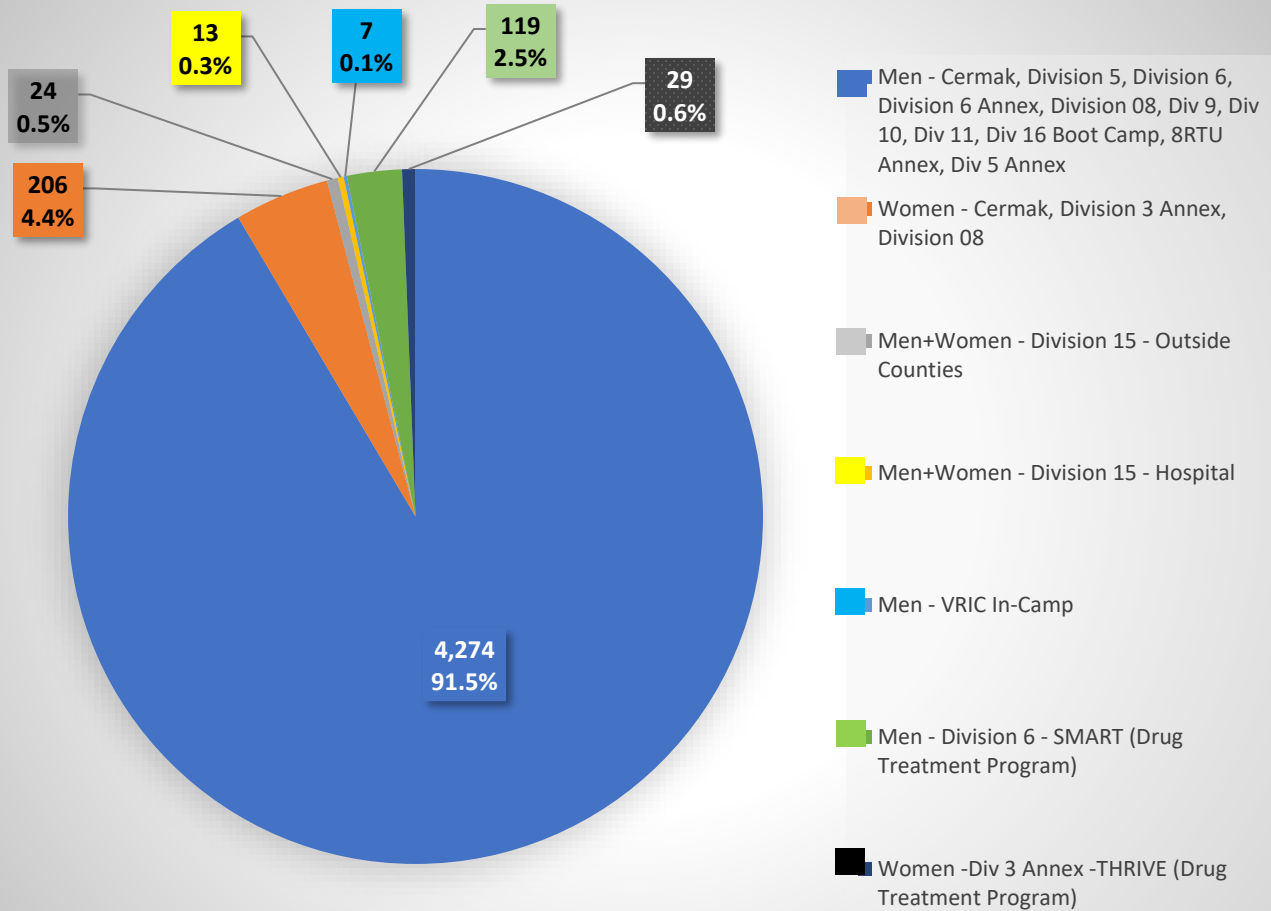

# Sheriff's Daily Report

## 12/9/2023

Under the Custody of the Sheriff	
Total Male and Female	6,425
Jail Population	4,672
Community Corrections	1,753

### Jail Population - Behind the Walls

# Sheriff's Daily Report

12/9/2023