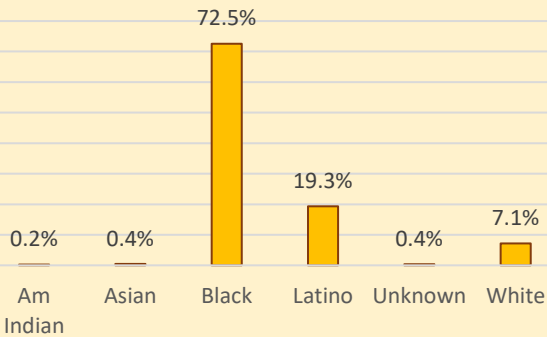

Sheriff's Daily Report

12/8/2023

Under the Custody of the Sheriff	
Total Male and Female	6,440
Jail Population	4,689
Community Corrections	1,751

Jail Population - Behind the Walls

Sheriff's Daily Report

12/8/2023

CCSO Population Demographics

In Confinement

Gender ID Distribution

Race Distribution

Age Distribution

Community Corrections

Gender ID Distribution

Race Distribution

Age Distribution