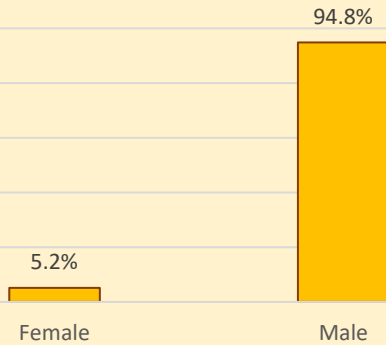

Sheriff's Daily Report

12/8/2023

Under the Custody of the Sheriff	
Total Male and Female	6,440
Jail Population	4,689
Community Corrections	1,751

Jail Population - Behind the Walls

Sheriff's Daily Report

12/8/2023

CCSO Population Demographics

In Confinement

Gender ID Distribution

Race Distribution

Age Distribution

Community Corrections

Gender ID Distribution

Race Distribution

Age Distribution