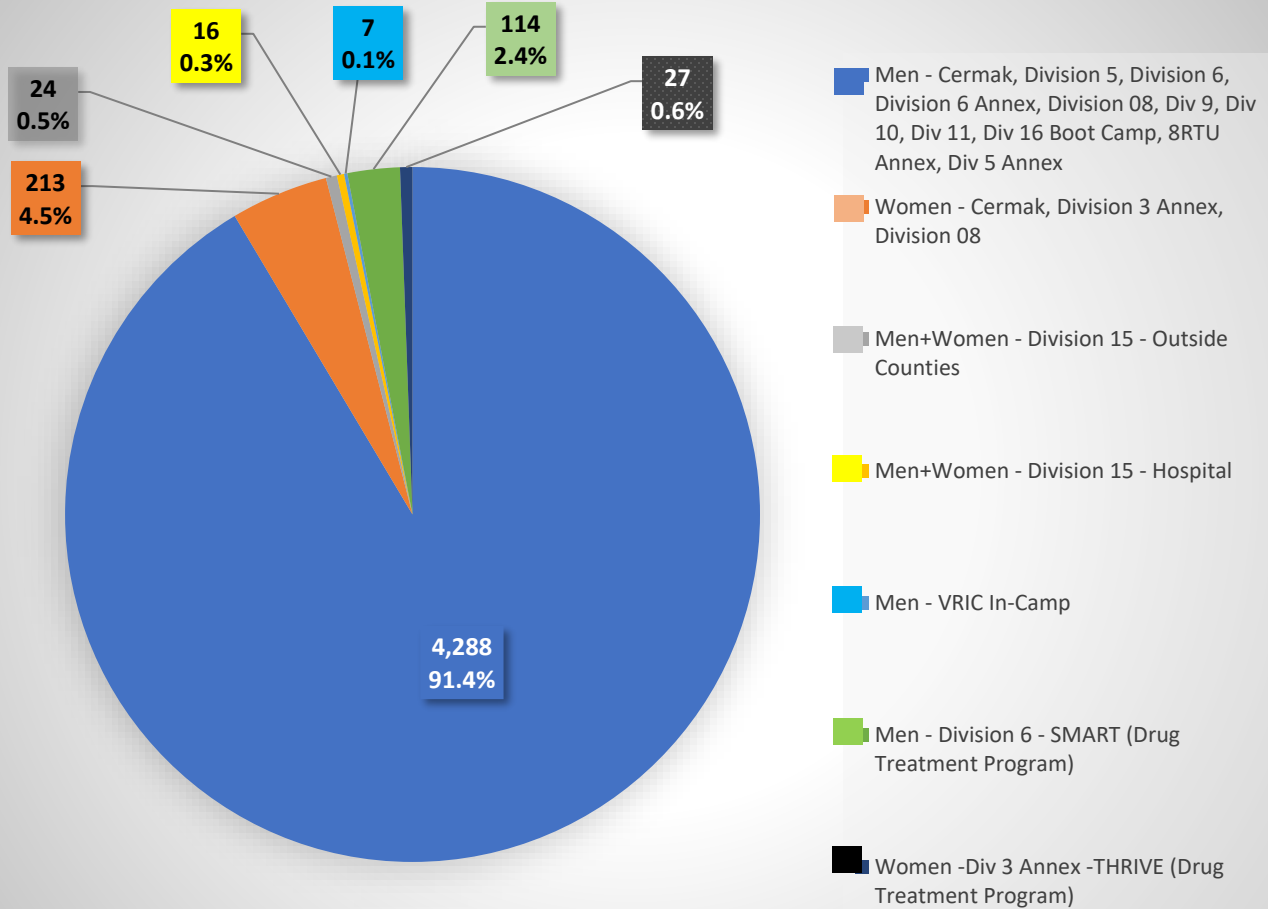

Sheriff's Daily Report

12/8/2023

Under the Custody of the Sheriff	
Total Male and Female	6,440
Jail Population	4,689
Community Corrections	1,751

Jail Population - Behind the Walls

Sheriff's Daily Report

12/8/2023

CCSO Population Demographics

In Confinement

Gender ID Distribution

Race Distribution

Age Distribution

Community Corrections

Gender ID Distribution

Race Distribution

Age Distribution