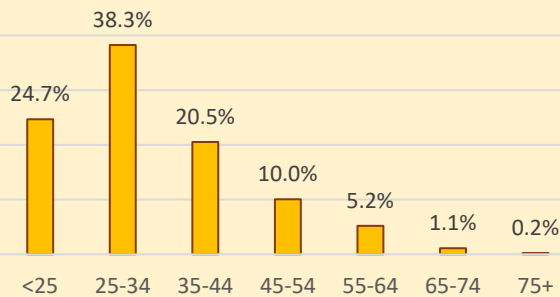

Sheriff's Daily Report

12/8/2023

Under the Custody of the Sheriff	
Total Male and Female	6,440
Jail Population	4,689
Community Corrections	1,751

Jail Population - Behind the Walls

Sheriff's Daily Report

12/8/2023

CCSO Population Demographics

In Confinement

Gender ID Distribution

Race Distribution

Age Distribution

Community Corrections

Gender ID Distribution

Race Distribution

Age Distribution