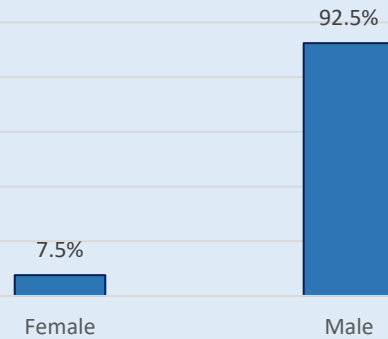

Sheriff's Daily Report

12/8/2023

Under the Custody of the Sheriff	
Total Male and Female	6,440
Jail Population	4,689
Community Corrections	1,751

Jail Population - Behind the Walls

Sheriff's Daily Report

12/8/2023

CCSO Population Demographics

In Confinement

Gender ID Distribution

Race Distribution

Age Distribution

Community Corrections

Gender ID Distribution

Race Distribution

Age Distribution