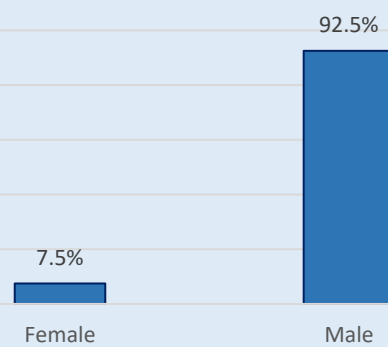

Sheriff's Daily Report

12/7/2023

Under the Custody of the Sheriff	
Total Male and Female	6,463
Jail Population	4,709
Community Corrections	1,754

Jail Population - Behind the Walls

Sheriff's Daily Report

12/7/2023

CCSO Population Demographics

In Confinement

Gender ID Distribution

Race Distribution

Age Distribution

Community Corrections

Gender ID Distribution

Race Distribution

Age Distribution