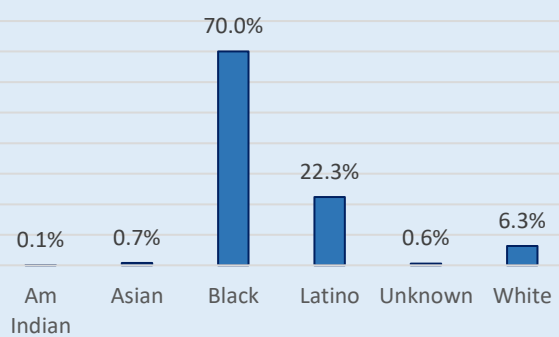

Sheriff's Daily Report

12/7/2023

Under the Custody of the Sheriff	
Total Male and Female	6,463
Jail Population	4,709
Community Corrections	1,754

Jail Population - Behind the Walls

Sheriff's Daily Report

12/7/2023

CCSO Population Demographics

In Confinement

Gender ID Distribution

Race Distribution

Age Distribution

Community Corrections

Gender ID Distribution

Race Distribution

Age Distribution