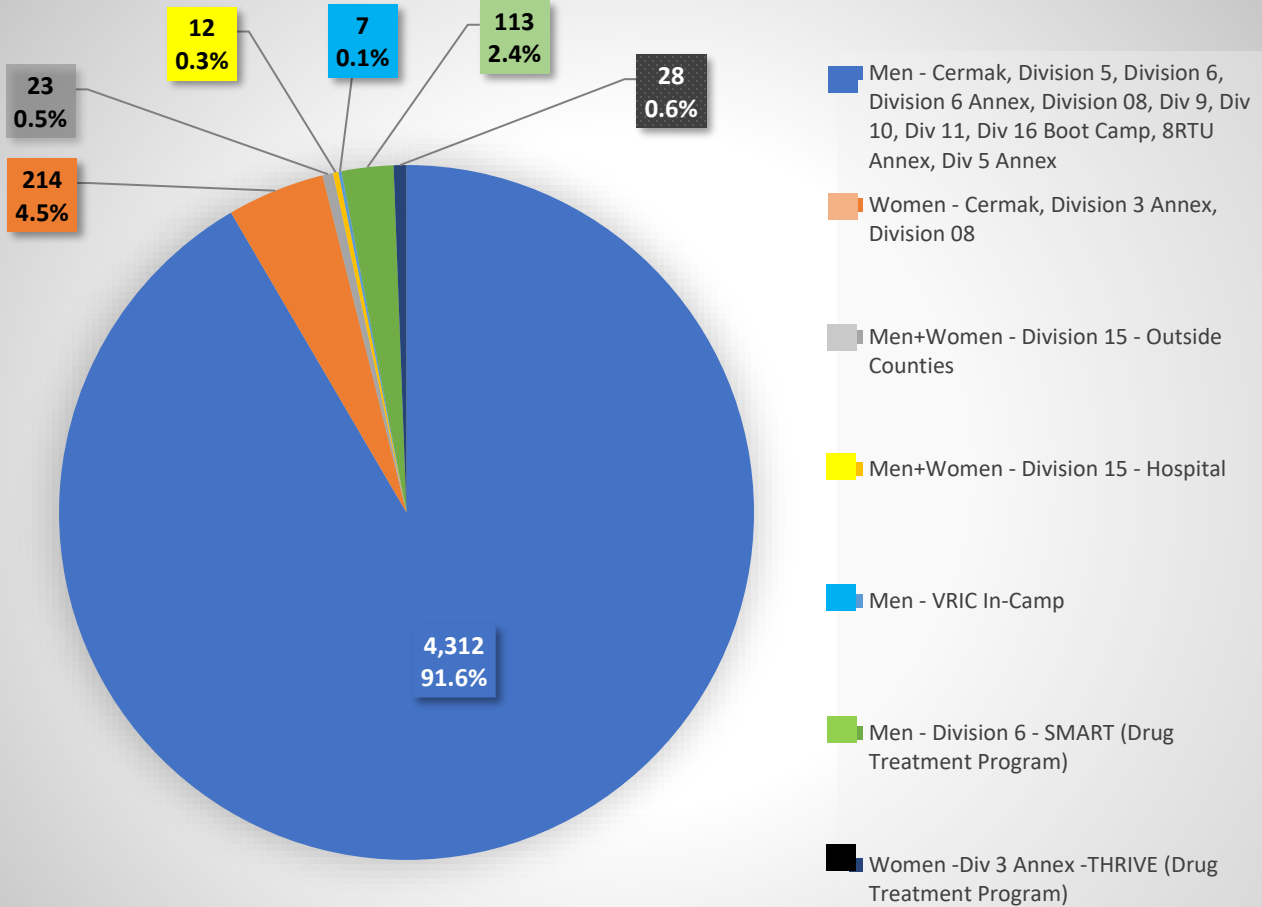

Sheriff's Daily Report

12/7/2023

Under the Custody of the Sheriff	
Total Male and Female	6,463
Jail Population	4,709
Community Corrections	1,754

Jail Population - Behind the Walls

Sheriff's Daily Report

12/7/2023

CCSO Population Demographics

In Confinement

Gender ID Distribution

Race Distribution

Age Distribution

Community Corrections

Gender ID Distribution

Race Distribution

Age Distribution