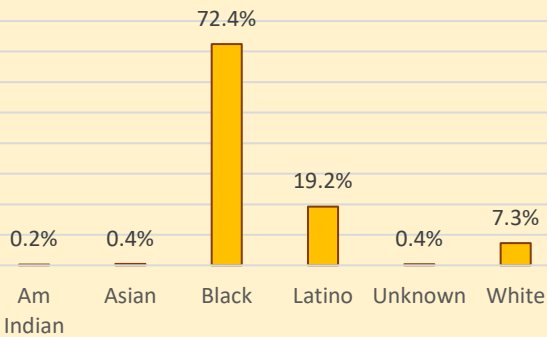

Sheriff's Daily Report

12/7/2023

Under the Custody of the Sheriff	
Total Male and Female	6,463
Jail Population	4,709
Community Corrections	1,754

Jail Population - Behind the Walls

Sheriff's Daily Report

12/7/2023

CCSO Population Demographics

In Confinement

Gender ID Distribution

Race Distribution

Age Distribution

Community Corrections

Gender ID Distribution

Race Distribution

Age Distribution