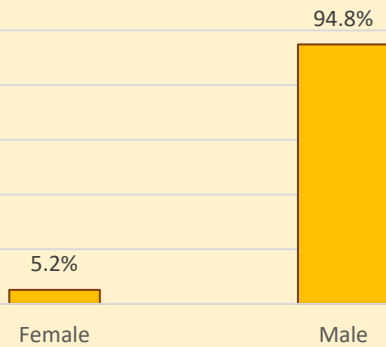

Sheriff's Daily Report

12/7/2023

Under the Custody of the Sheriff	
Total Male and Female	6,463
Jail Population	4,709
Community Corrections	1,754

Jail Population - Behind the Walls

Sheriff's Daily Report

12/7/2023

CCSO Population Demographics

In Confinement

Gender ID Distribution

Race Distribution

Age Distribution

Community Corrections

Gender ID Distribution

Race Distribution

Age Distribution