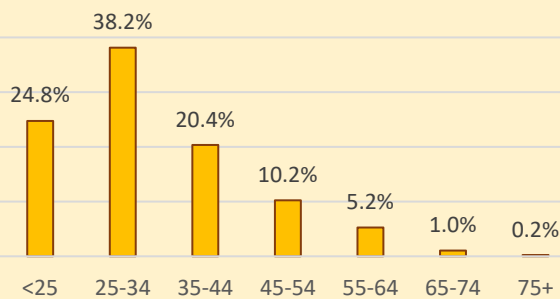

Sheriff's Daily Report

12/7/2023

Under the Custody of the Sheriff	
Total Male and Female	6,463
Jail Population	4,709
Community Corrections	1,754

Jail Population - Behind the Walls

Sheriff's Daily Report

12/7/2023

CCSO Population Demographics

In Confinement

Gender ID Distribution

Race Distribution

Age Distribution

Community Corrections

Gender ID Distribution

Race Distribution

Age Distribution