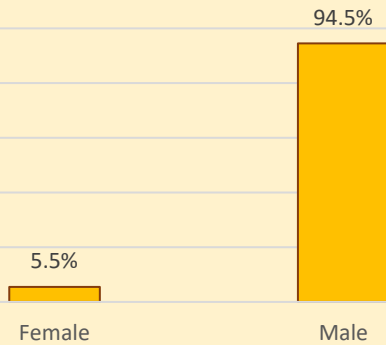

CCSO Population Demographics

In Confinement

Gender ID Distribution