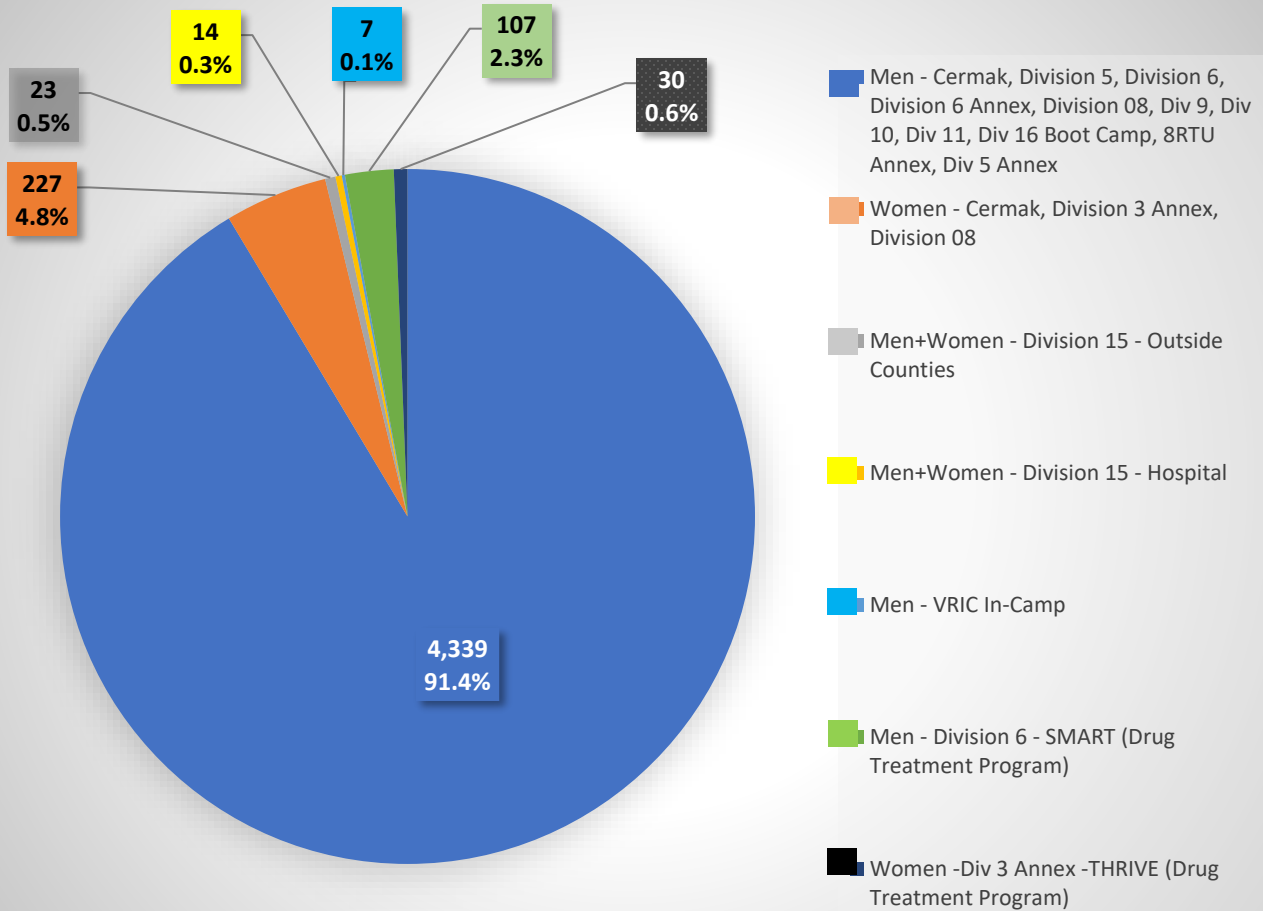

# Sheriff's Daily Report

## 12/6/2023

Under the Custody of the Sheriff	
Total Male and Female	<b>6,509</b>
Jail Population	4,747
Community Corrections	1,762

### Jail Population - Behind the Walls

# Sheriff's Daily Report

12/6/2023