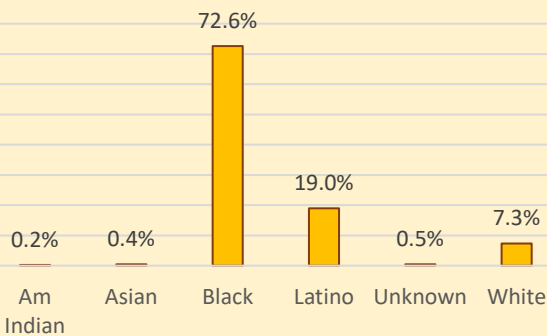

Sheriff's Daily Report

12/5/2023

Under the Custody of the Sheriff	
Total Male and Female	6,518
Jail Population	4,754
Community Corrections	1,764

Jail Population - Behind the Walls

Sheriff's Daily Report

12/5/2023

CCSO Population Demographics

In Confinement

Gender ID Distribution

Race Distribution

Age Distribution

Community Corrections

Gender ID Distribution

Race Distribution

Age Distribution