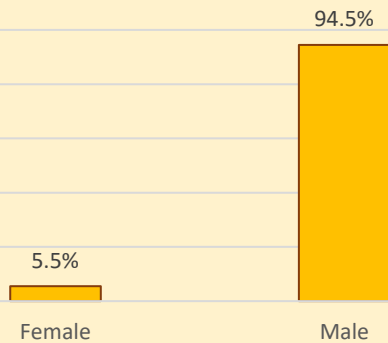

Sheriff's Daily Report

12/5/2023

Under the Custody of the Sheriff	
Total Male and Female	6,518
Jail Population	4,754
Community Corrections	1,764

Jail Population - Behind the Walls

Sheriff's Daily Report

12/5/2023

CCSO Population Demographics

In Confinement

Gender ID Distribution

Race Distribution

Age Distribution

Community Corrections

Gender ID Distribution

Race Distribution

Age Distribution