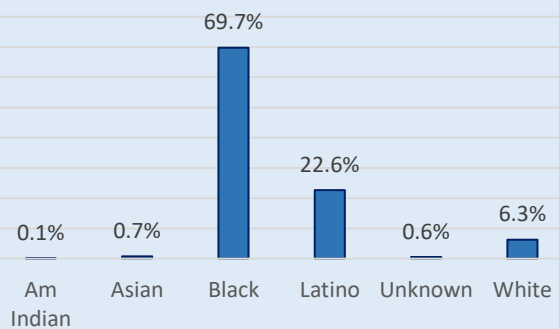

Sheriff's Daily Report

12/5/2023

Under the Custody of the Sheriff	
Total Male and Female	6,518
Jail Population	4,754
Community Corrections	1,764

Jail Population - Behind the Walls

Sheriff's Daily Report

12/5/2023

CCSO Population Demographics

In Confinement

Gender ID Distribution

Race Distribution

Age Distribution

Community Corrections

Gender ID Distribution

Race Distribution

Age Distribution