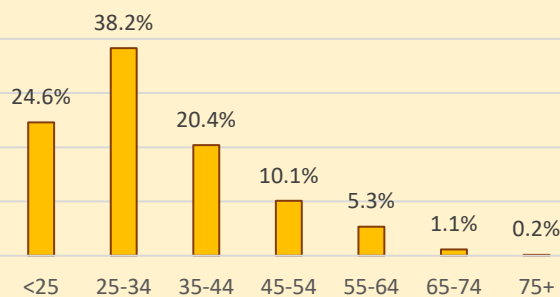

Sheriff's Daily Report

12/5/2023

Under the Custody of the Sheriff	
Total Male and Female	6,518
Jail Population	4,754
Community Corrections	1,764

Jail Population - Behind the Walls

Sheriff's Daily Report

12/5/2023

CCSO Population Demographics

In Confinement

Gender ID Distribution

Race Distribution

Age Distribution

Community Corrections

Gender ID Distribution

Race Distribution

Age Distribution