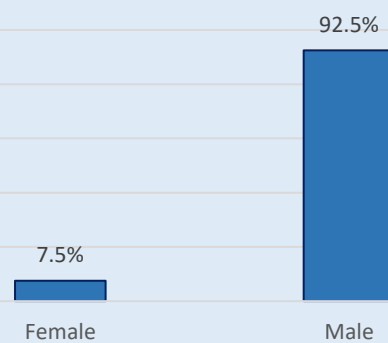

Sheriff's Daily Report

12/5/2023

Under the Custody of the Sheriff	
Total Male and Female	6,518
Jail Population	4,754
Community Corrections	1,764

Jail Population - Behind the Walls

Sheriff's Daily Report

12/5/2023

CCSO Population Demographics

In Confinement

Gender ID Distribution

Race Distribution

Age Distribution

Community Corrections

Gender ID Distribution

Race Distribution

Age Distribution