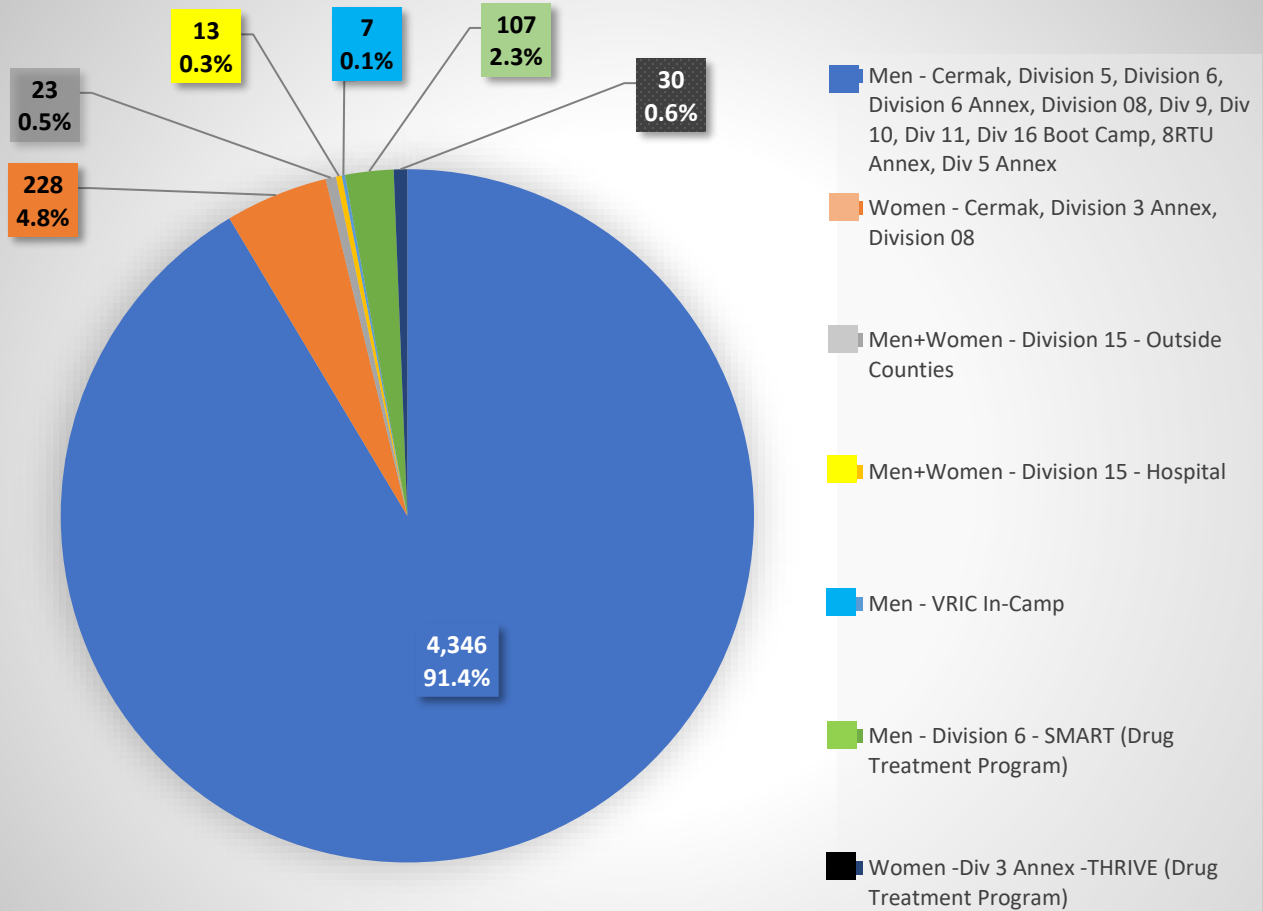

Sheriff's Daily Report

12/5/2023

Under the Custody of the Sheriff	
Total Male and Female	6,518
Jail Population	4,754
Community Corrections	1,764

Jail Population - Behind the Walls

Sheriff's Daily Report

12/5/2023

CCSO Population Demographics

In Confinement

Gender ID Distribution

Race Distribution

Age Distribution

Community Corrections

Gender ID Distribution

Race Distribution

Age Distribution