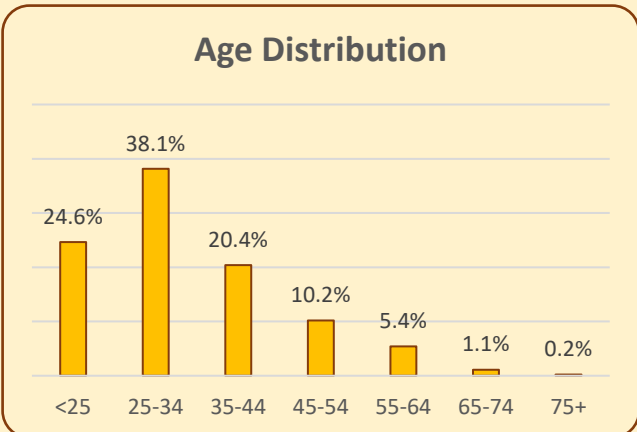

Sheriff's Daily Report

12/4/2023

CCSO Population Demographics

In Confinement