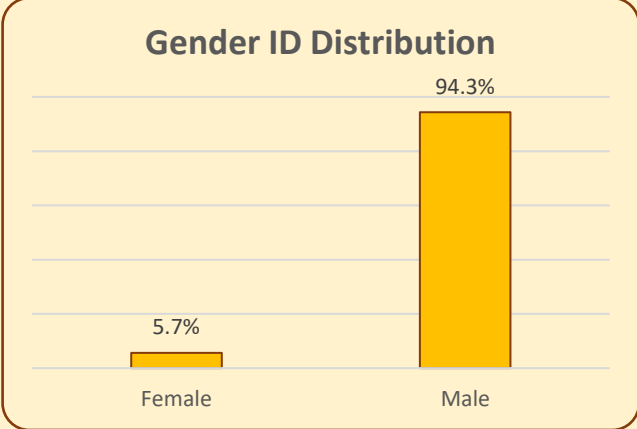

Sheriff's Daily Report

12/4/2023

CCSO Population Demographics

In Confinement