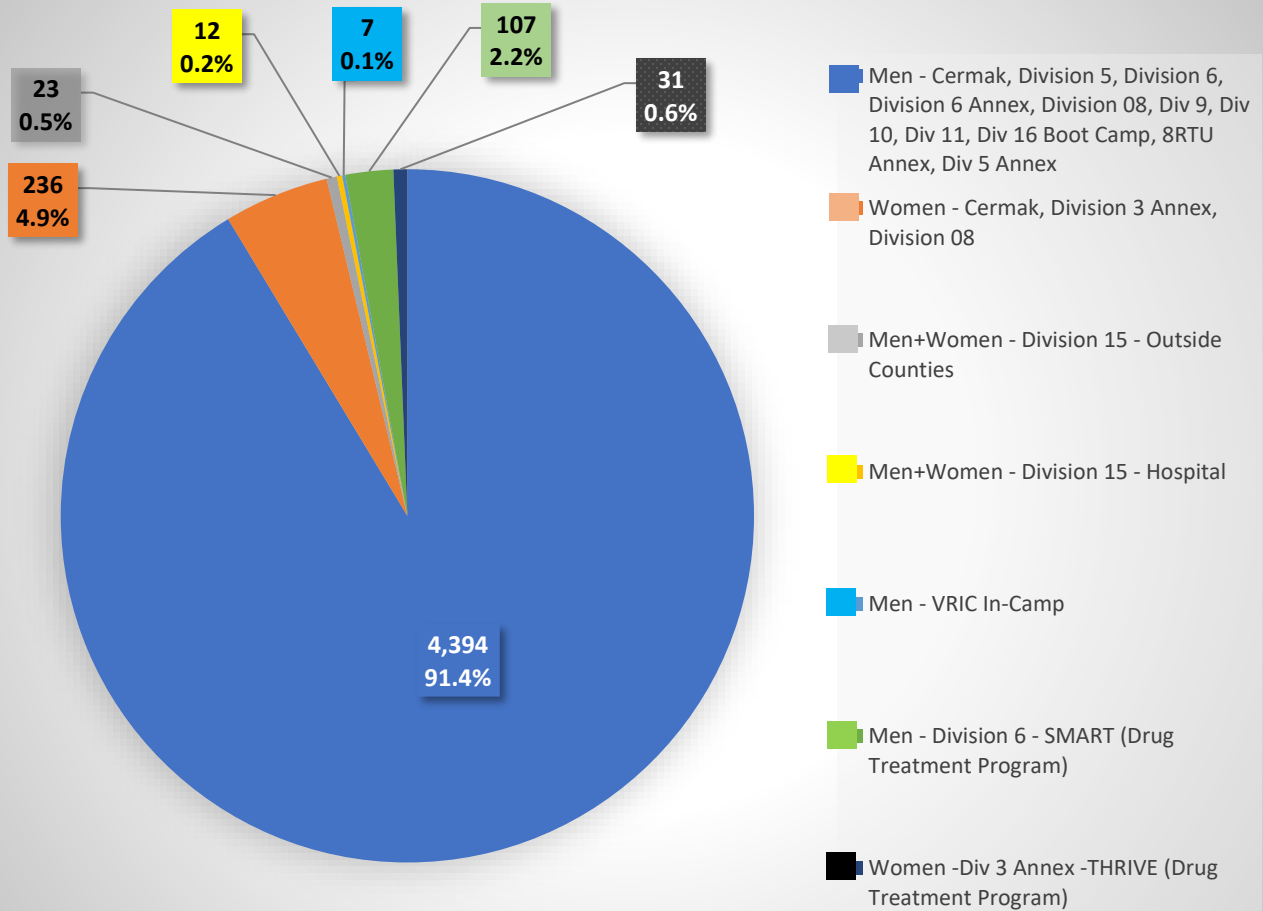

# Sheriff's Daily Report

12/4/2023

Under the Custody of the Sheriff	
<b>Total Male and Female</b>	<b>6,579</b>
Jail Population	4,810
Community Corrections	1,769

## Jail Population - Behind the Walls

# Sheriff's Daily Report

12/4/2023