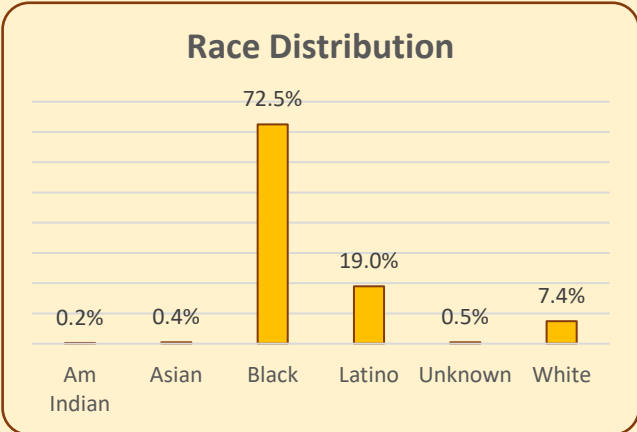

Sheriff's Daily Report

12/4/2023

CCSO Population Demographics

In Confinement