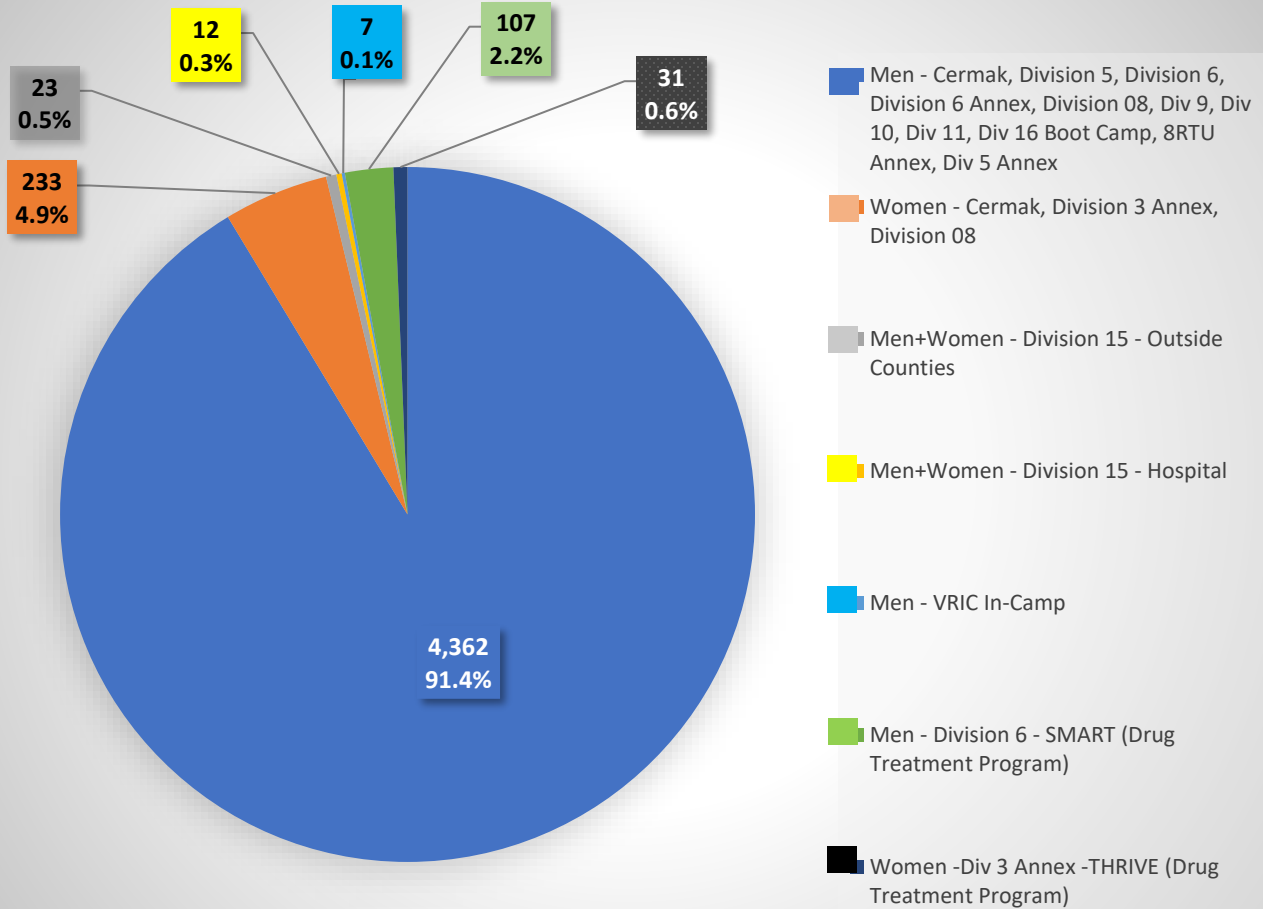

# Sheriff's Daily Report

## 12/3/2023

Under the Custody of the Sheriff	
Total Male and Female	6,541
Jail Population	4,775
Community Corrections	1,766

### Jail Population - Behind the Walls