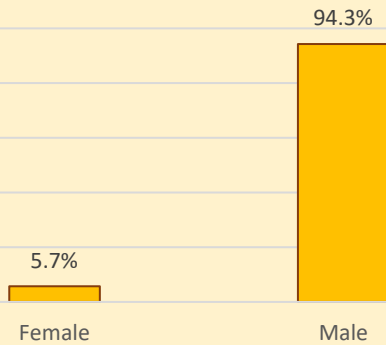

CCSO Population Demographics

In Confinement

Gender ID Distribution