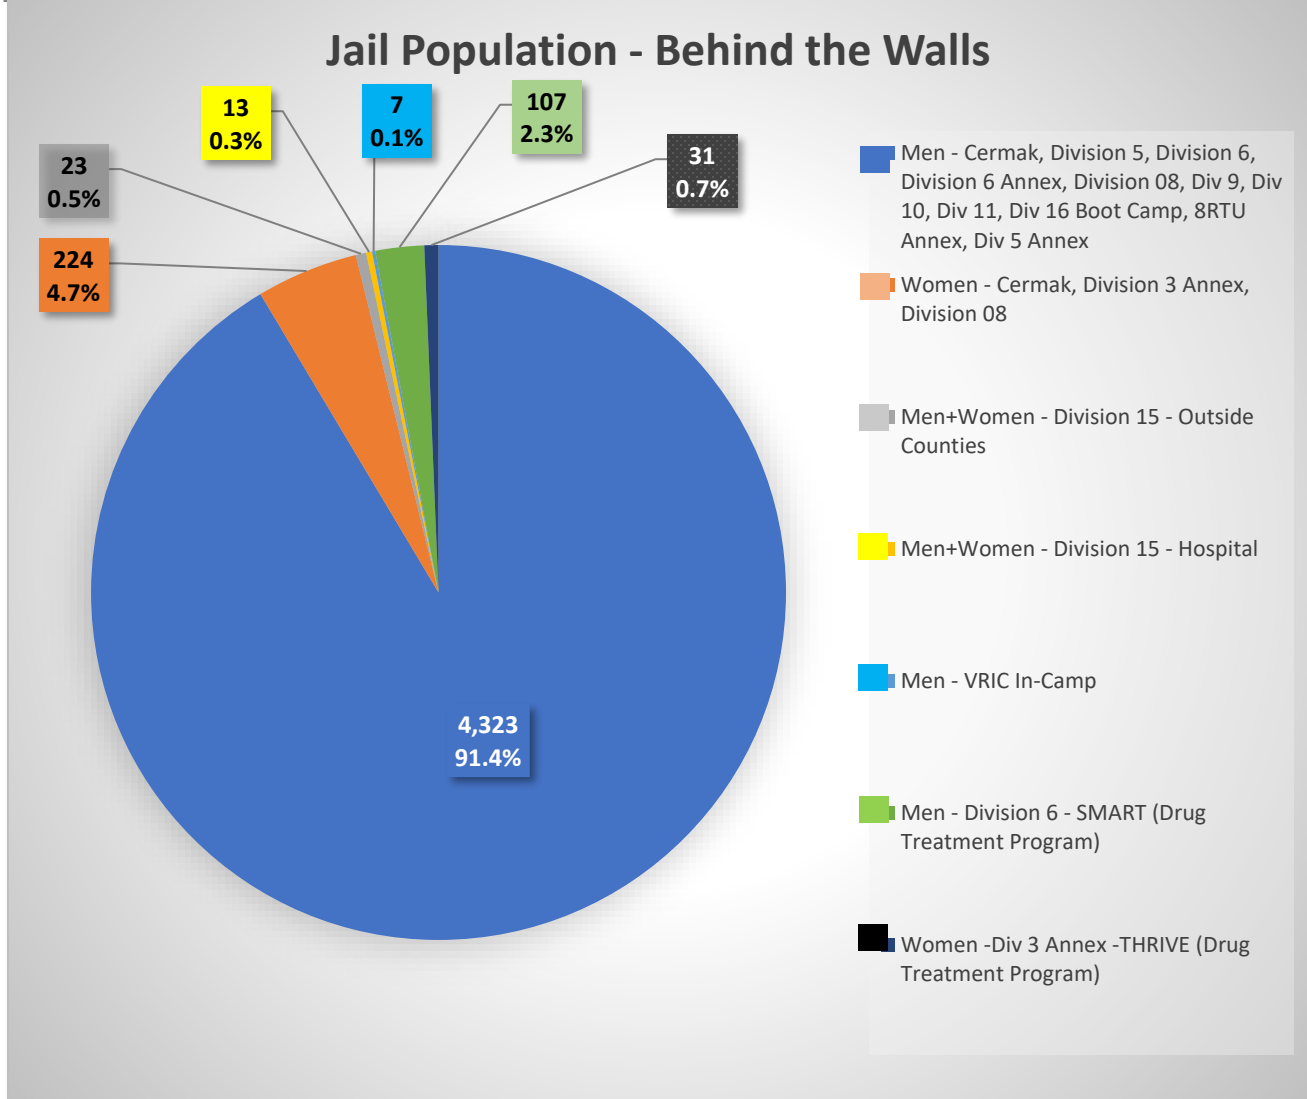

# Sheriff's Daily Report

## 12/2/2023

Under the Custody of the Sheriff	
Total Male and Female	6,495
Jail Population	4,728
Community Corrections	1,767

# Sheriff's Daily Report

12/2/2023