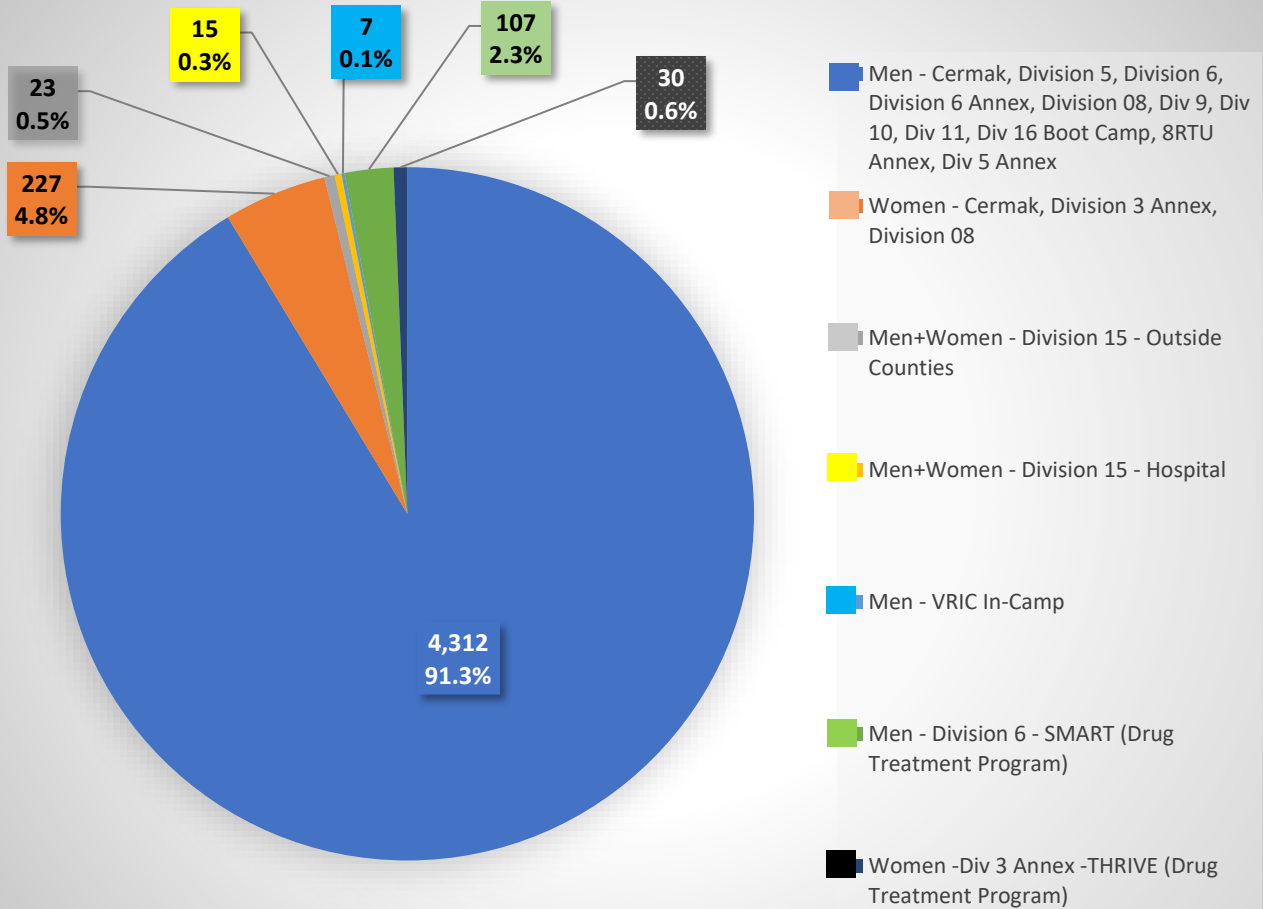

# Sheriff's Daily Report

12/1/2023

Under the Custody of the Sheriff	
Total Male and Female	6,491
Jail Population	4,721
Community Corrections	1,770

## Jail Population - Behind the Walls

# Sheriff's Daily Report

12/1/2023

## CCSO Population Demographics