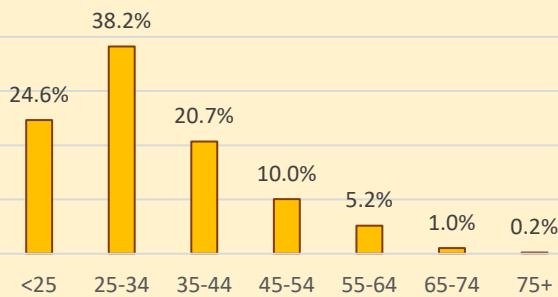

Sheriff's Daily Report

11/30/2023

Under the Custody of the Sheriff	
Total Male and Female	6,485
Jail Population	4,709
Community Corrections	1,776

Jail Population - Behind the Walls

Sheriff's Daily Report

11/30/2023

CCSO Population Demographics

In Confinement

Gender ID Distribution

Race Distribution

Age Distribution

Community Corrections

Gender ID Distribution

Race Distribution

Age Distribution