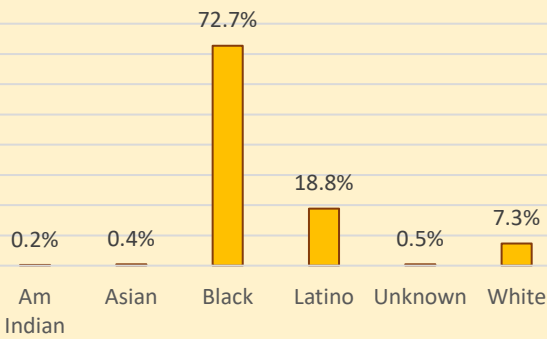

Sheriff's Daily Report

11/30/2023

Under the Custody of the Sheriff	
Total Male and Female	6,485
Jail Population	4,709
Community Corrections	1,776

Jail Population - Behind the Walls

Sheriff's Daily Report

11/30/2023

CCSO Population Demographics

In Confinement

Gender ID Distribution

Race Distribution

Age Distribution

Community Corrections

Gender ID Distribution

Race Distribution

Age Distribution