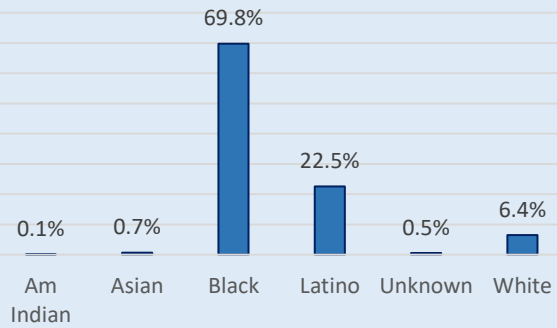

Sheriff's Daily Report

11/30/2023

Under the Custody of the Sheriff	
Total Male and Female	6,485
Jail Population	4,709
Community Corrections	1,776

Jail Population - Behind the Walls

Sheriff's Daily Report

11/30/2023

CCSO Population Demographics

In Confinement

Gender ID Distribution

Race Distribution

Age Distribution

Community Corrections

Gender ID Distribution

Race Distribution

Age Distribution