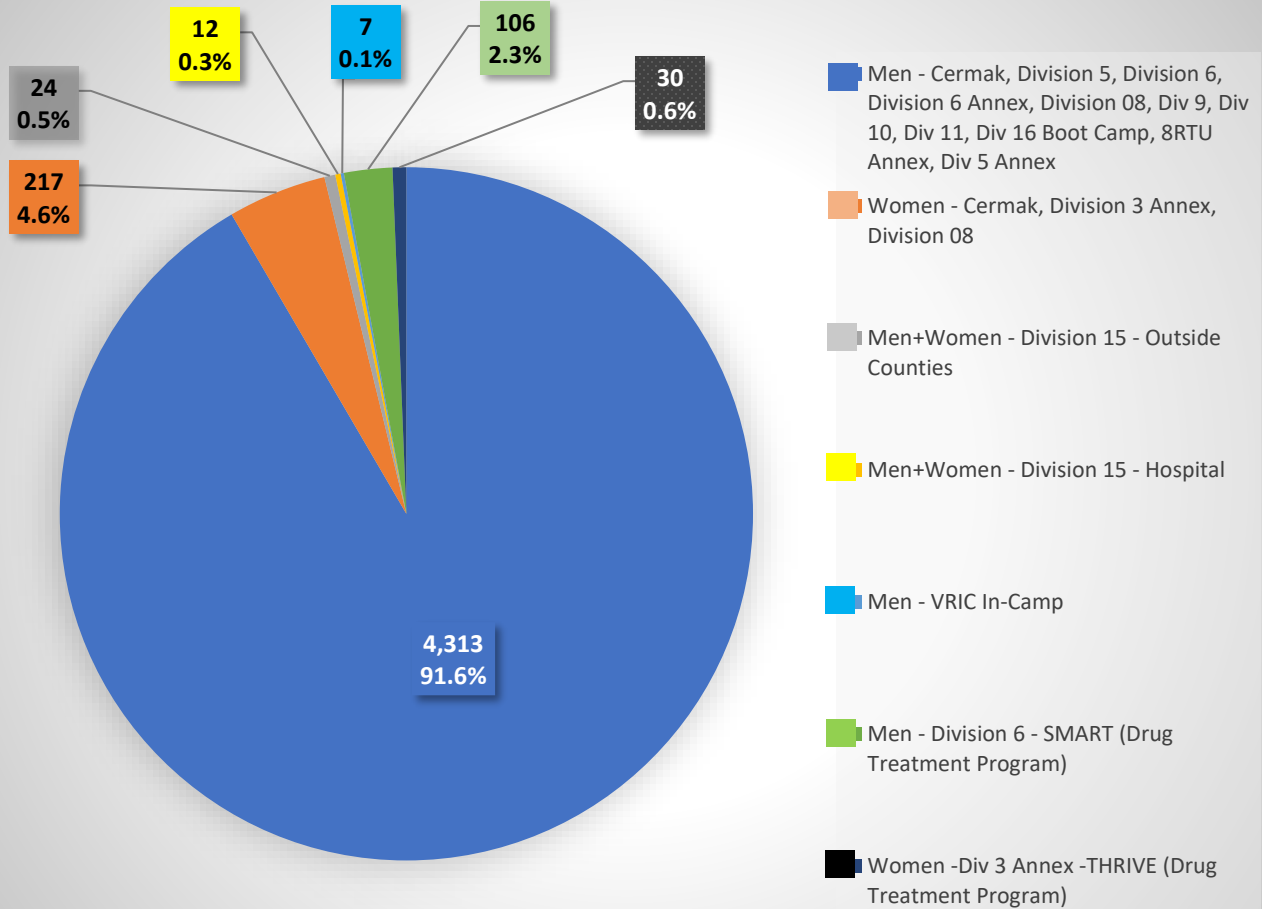

Sheriff's Daily Report

11/30/2023

Under the Custody of the Sheriff	
Total Male and Female	6,485
Jail Population	4,709
Community Corrections	1,776

Jail Population - Behind the Walls

Sheriff's Daily Report

11/30/2023

CCSO Population Demographics

In Confinement

Gender ID Distribution

Race Distribution

Age Distribution

Community Corrections

Gender ID Distribution

Race Distribution

Age Distribution