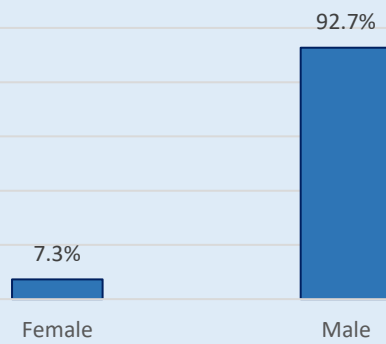

Sheriff's Daily Report

11/30/2023

Under the Custody of the Sheriff	
Total Male and Female	6,485
Jail Population	4,709
Community Corrections	1,776

Jail Population - Behind the Walls

Sheriff's Daily Report

11/30/2023

CCSO Population Demographics

In Confinement

Gender ID Distribution

Race Distribution

Age Distribution

Community Corrections

Gender ID Distribution

Race Distribution

Age Distribution