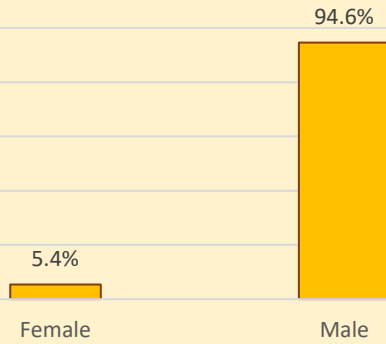

Sheriff's Daily Report

11/30/2023

Under the Custody of the Sheriff	
Total Male and Female	6,485
Jail Population	4,709
Community Corrections	1,776

Jail Population - Behind the Walls

Sheriff's Daily Report

11/30/2023

CCSO Population Demographics

In Confinement

Gender ID Distribution

Race Distribution

Age Distribution

Community Corrections

Gender ID Distribution

Race Distribution

Age Distribution