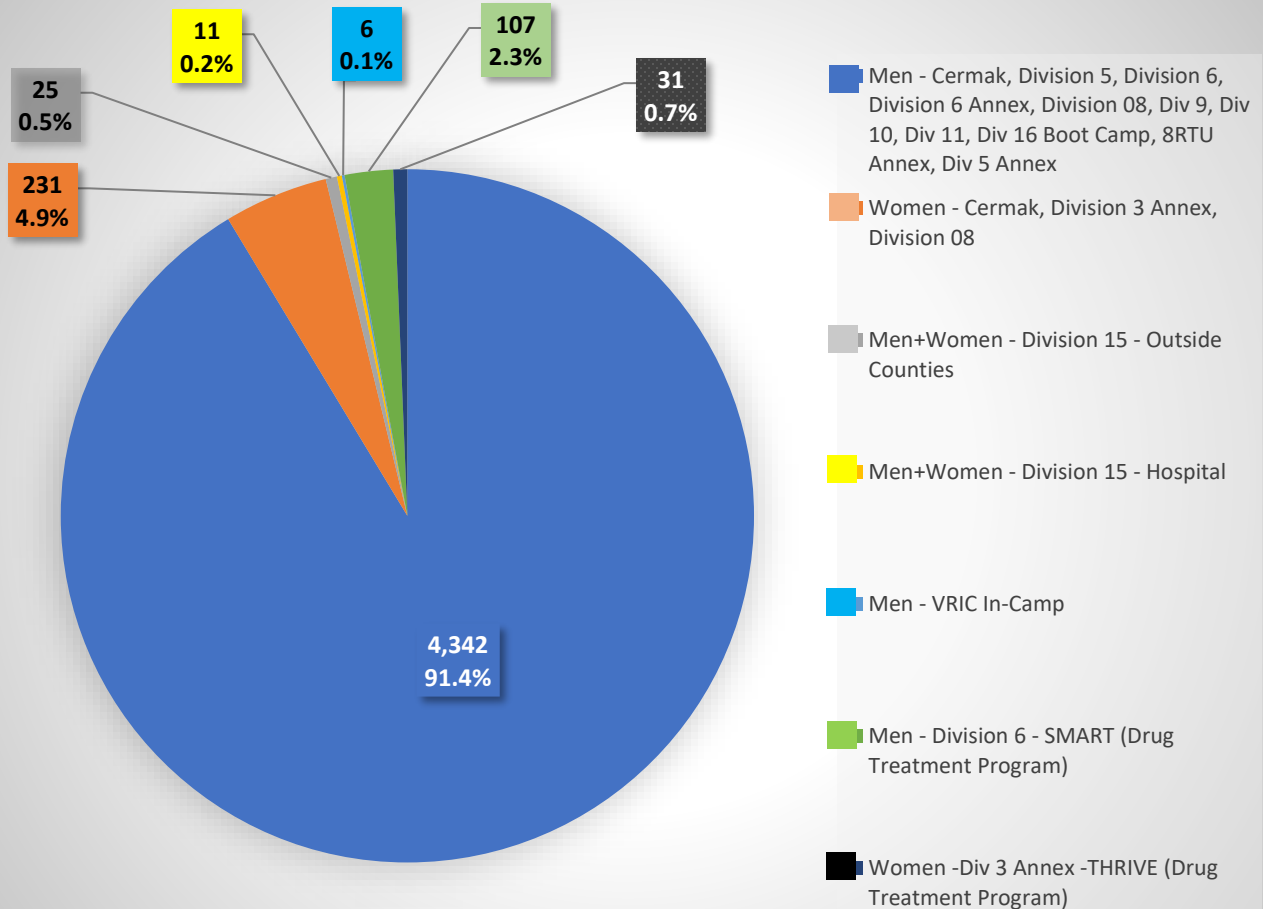

Sheriff's Daily Report

11/28/2023

Under the Custody of the Sheriff	
Total Male and Female	6,538
Jail Population	4,753
Community Corrections	1,785

Jail Population - Behind the Walls

Sheriff's Daily Report

11/28/2023

CCSO Population Demographics