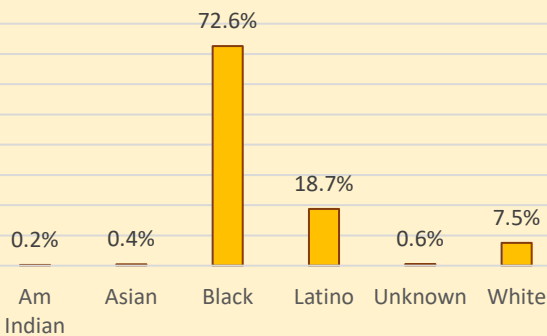

Sheriff's Daily Report

11/27/2023

Under the Custody of the Sheriff	
Total Male and Female	6,617
Jail Population	4,829
Community Corrections	1,788

Jail Population - Behind the Walls

Sheriff's Daily Report

11/27/2023

CCSO Population Demographics

In Confinement

Gender ID Distribution

Race Distribution

Age Distribution

Community Corrections

Gender ID Distribution

Race Distribution

Age Distribution