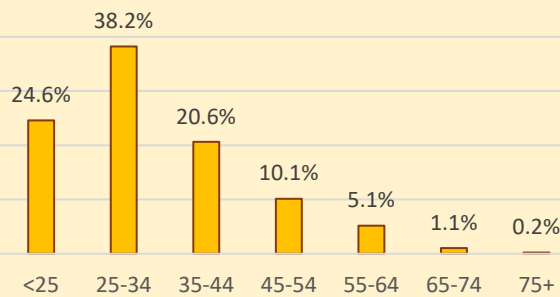

Sheriff's Daily Report

11/27/2023

Under the Custody of the Sheriff	
Total Male and Female	6,617
Jail Population	4,829
Community Corrections	1,788

Jail Population - Behind the Walls

Sheriff's Daily Report

11/27/2023

CCSO Population Demographics

In Confinement

Gender ID Distribution

Race Distribution

Age Distribution

Community Corrections

Gender ID Distribution

Race Distribution

Age Distribution