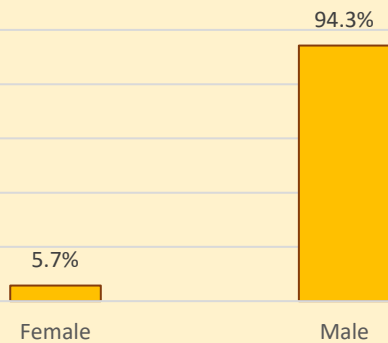

Sheriff's Daily Report

11/27/2023

Under the Custody of the Sheriff	
Total Male and Female	6,617
Jail Population	4,829
Community Corrections	1,788

Jail Population - Behind the Walls

Sheriff's Daily Report

11/27/2023

CCSO Population Demographics

In Confinement

Gender ID Distribution

Race Distribution

Age Distribution

Community Corrections

Gender ID Distribution

Race Distribution

Age Distribution