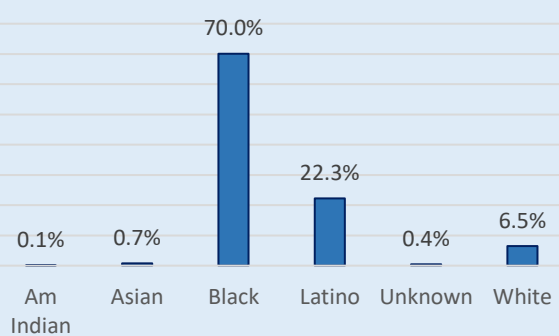

Sheriff's Daily Report

11/27/2023

Under the Custody of the Sheriff	
Total Male and Female	6,617
Jail Population	4,829
Community Corrections	1,788

Jail Population - Behind the Walls

Sheriff's Daily Report

11/27/2023

CCSO Population Demographics

In Confinement

Gender ID Distribution

Race Distribution

Age Distribution

Community Corrections

Gender ID Distribution

Race Distribution

Age Distribution