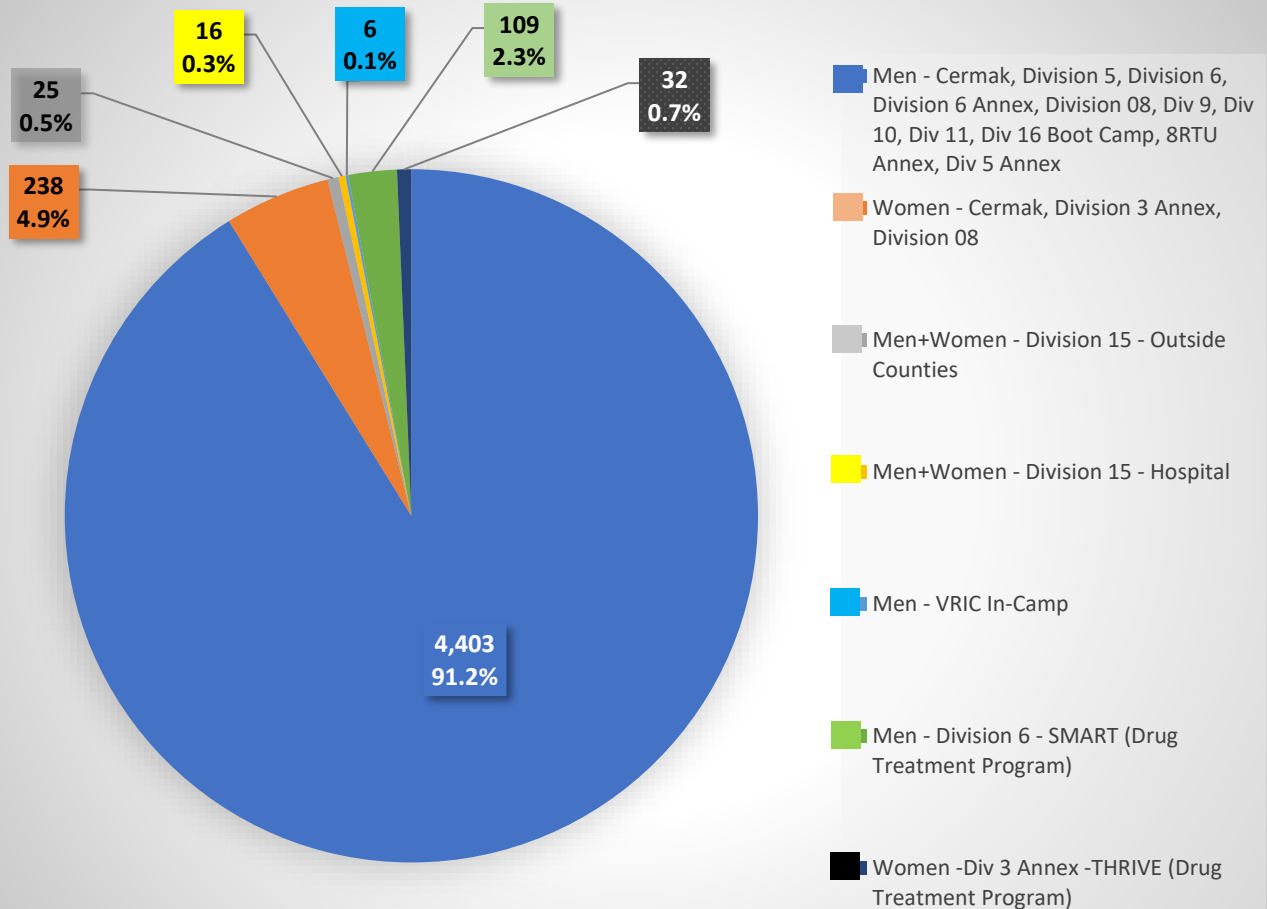

Sheriff's Daily Report

11/27/2023

Under the Custody of the Sheriff	
Total Male and Female	6,617
Jail Population	4,829
Community Corrections	1,788

Jail Population - Behind the Walls

Sheriff's Daily Report

11/27/2023

CCSO Population Demographics

In Confinement

Gender ID Distribution

Race Distribution

Age Distribution

Community Corrections

Gender ID Distribution

Race Distribution

Age Distribution