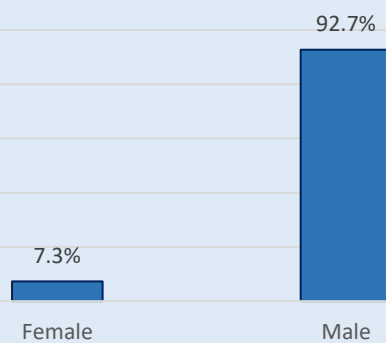

Sheriff's Daily Report

11/27/2023

Under the Custody of the Sheriff	
Total Male and Female	6,617
Jail Population	4,829
Community Corrections	1,788

Jail Population - Behind the Walls

Sheriff's Daily Report

11/27/2023

CCSO Population Demographics

In Confinement

Gender ID Distribution

Race Distribution

Age Distribution

Community Corrections

Gender ID Distribution

Race Distribution

Age Distribution