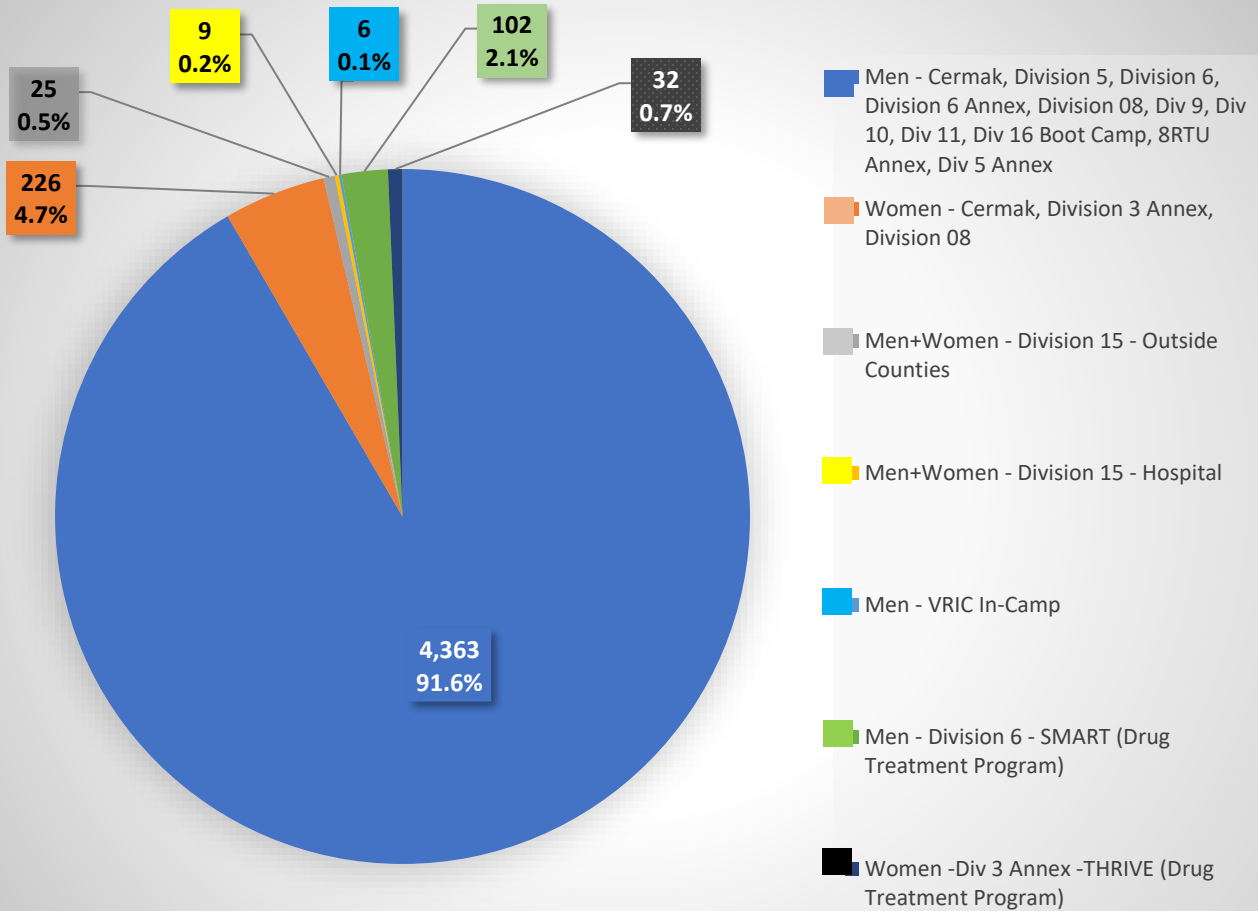

Sheriff's Daily Report

11/25/2023

Under the Custody of the Sheriff	
Total Male and Female	6,544
Jail Population	4,763
Community Corrections	1,781

Jail Population - Behind the Walls

Sheriff's Daily Report

11/25/2023

CCSO Population Demographics