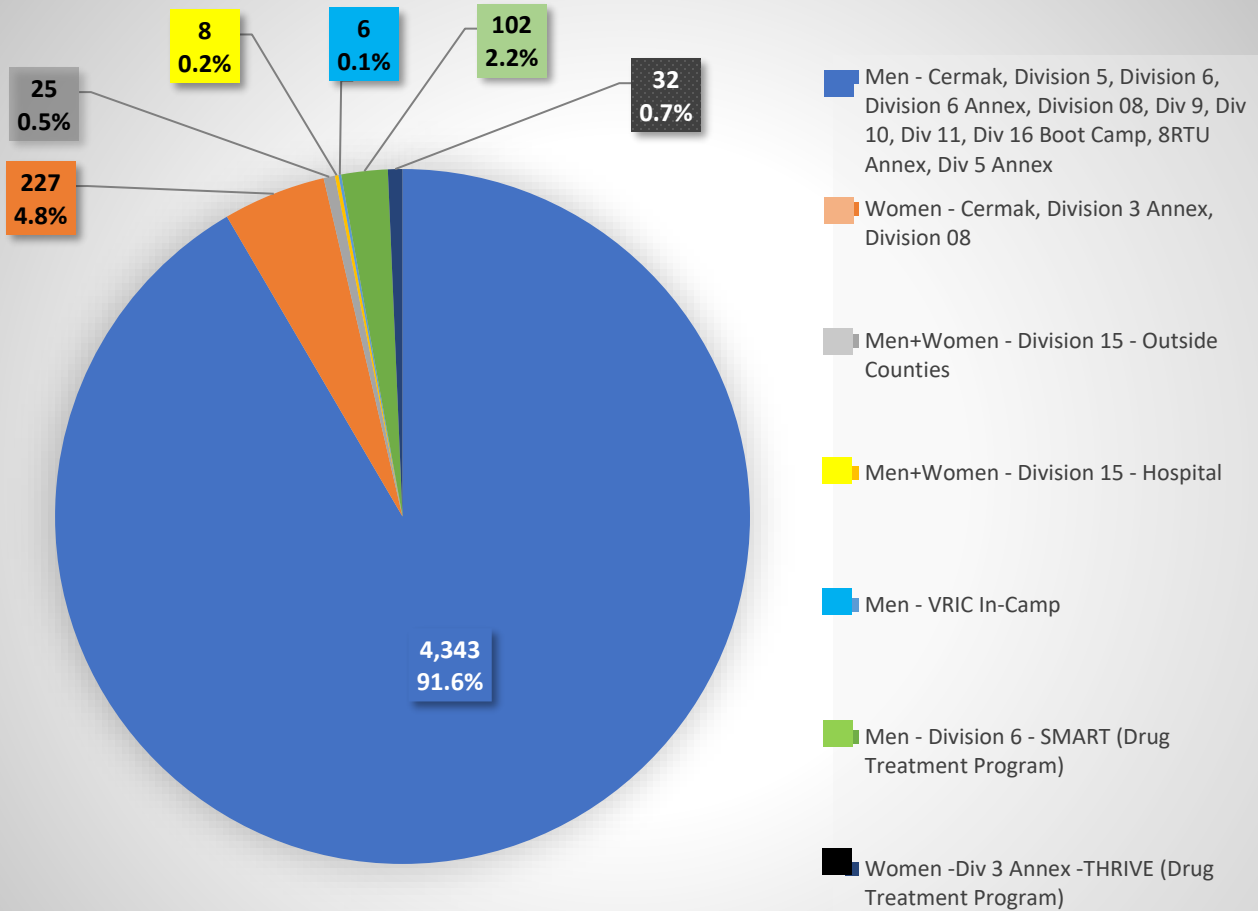

Sheriff's Daily Report

11/24/2023

Under the Custody of the Sheriff	
Total Male and Female	6,523
Jail Population	4,743
Community Corrections	1,780

Jail Population - Behind the Walls

Sheriff's Daily Report

11/24/2023

CCSO Population Demographics