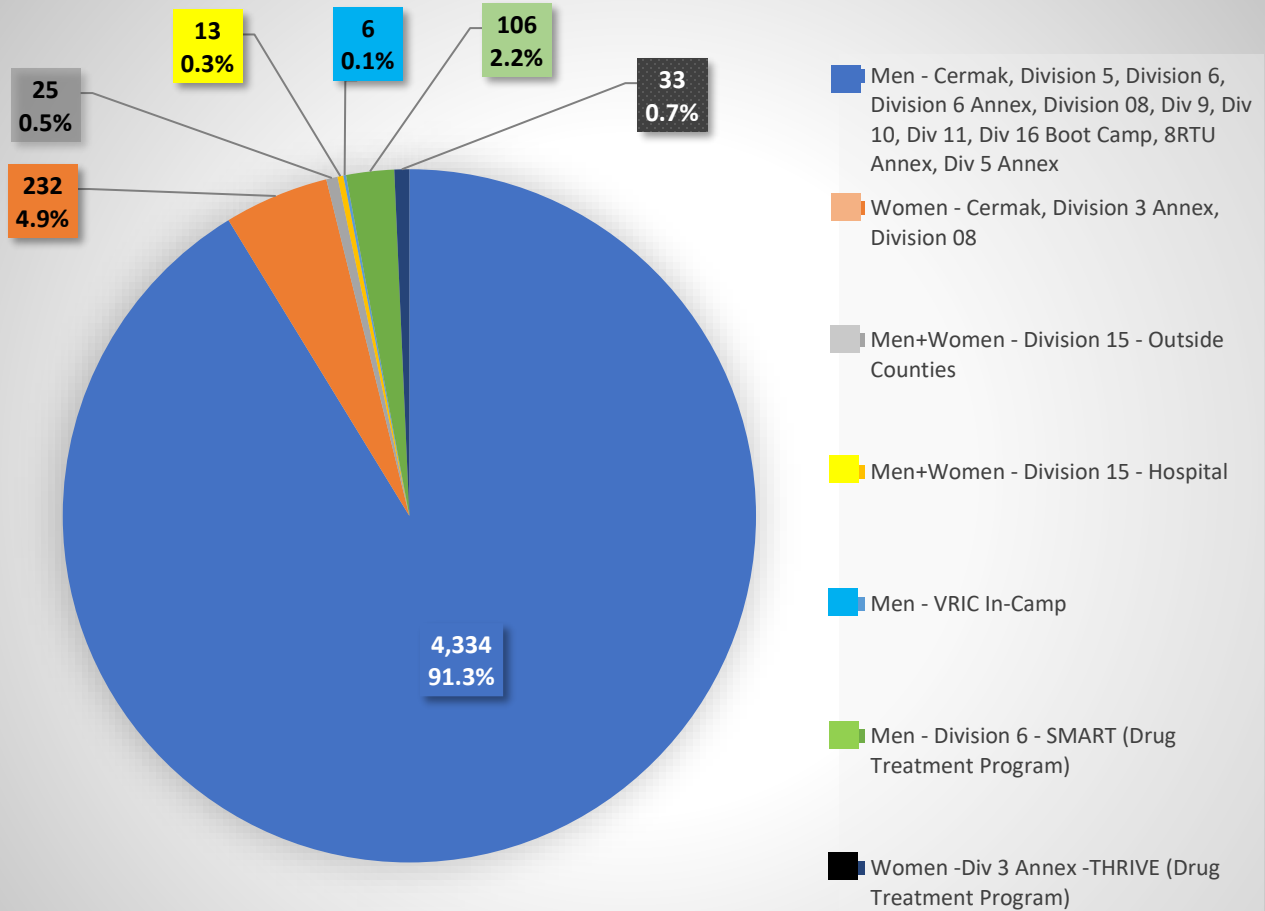

Sheriff's Daily Report

11/21/2023

Under the Custody of the Sheriff	
Total Male and Female	6,527
Jail Population	4,749
Community Corrections	1,778

Jail Population - Behind the Walls

Sheriff's Daily Report

11/21/2023

CCSO Population Demographics