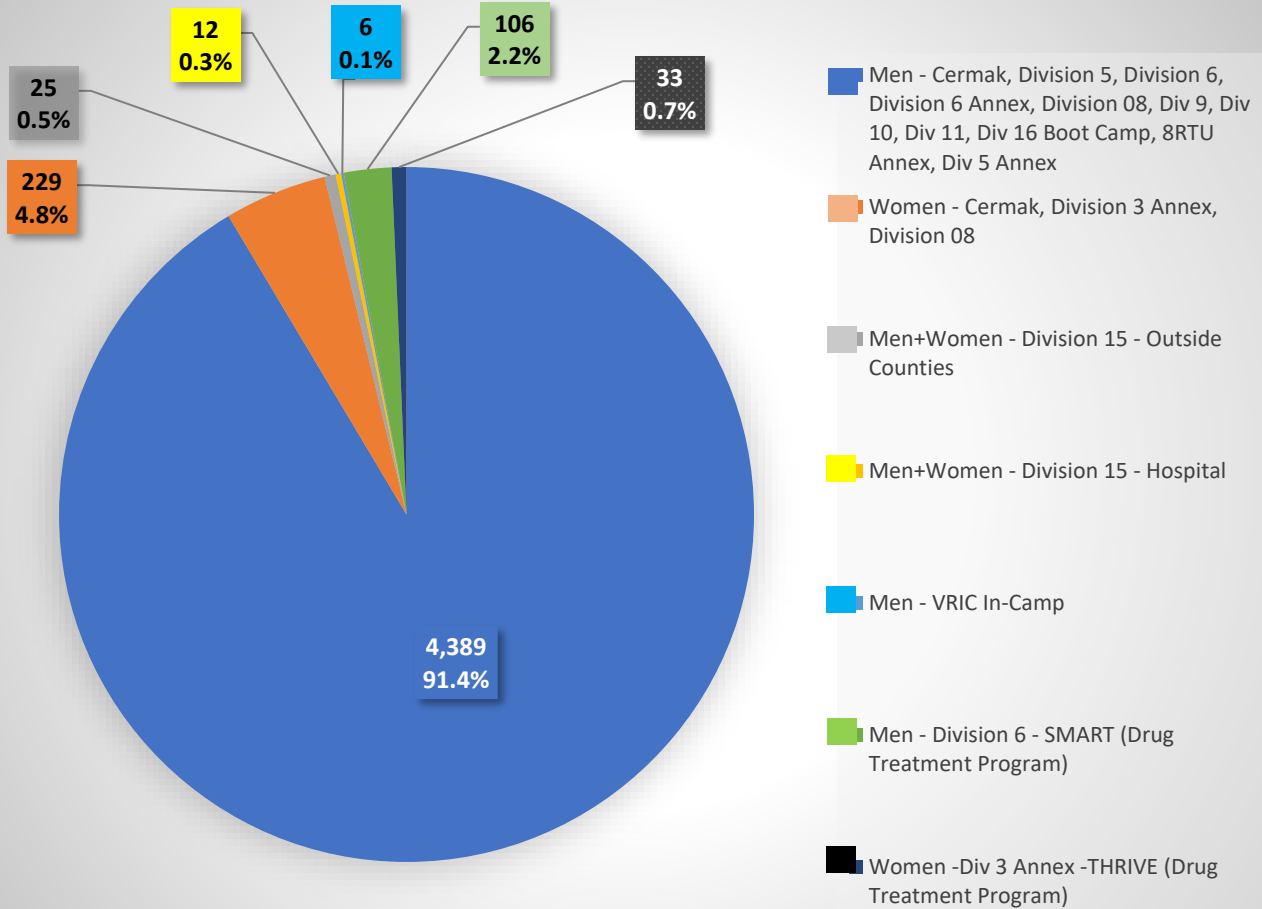

# Sheriff's Daily Report

## 11/19/2023

Under the Custody of the Sheriff	
Total Male and Female	6,581
Jail Population	4,800
Community Corrections	1,781

### Jail Population - Behind the Walls

### In Confinement

Gender ID Distribution

Race Distribution

Age Distribution