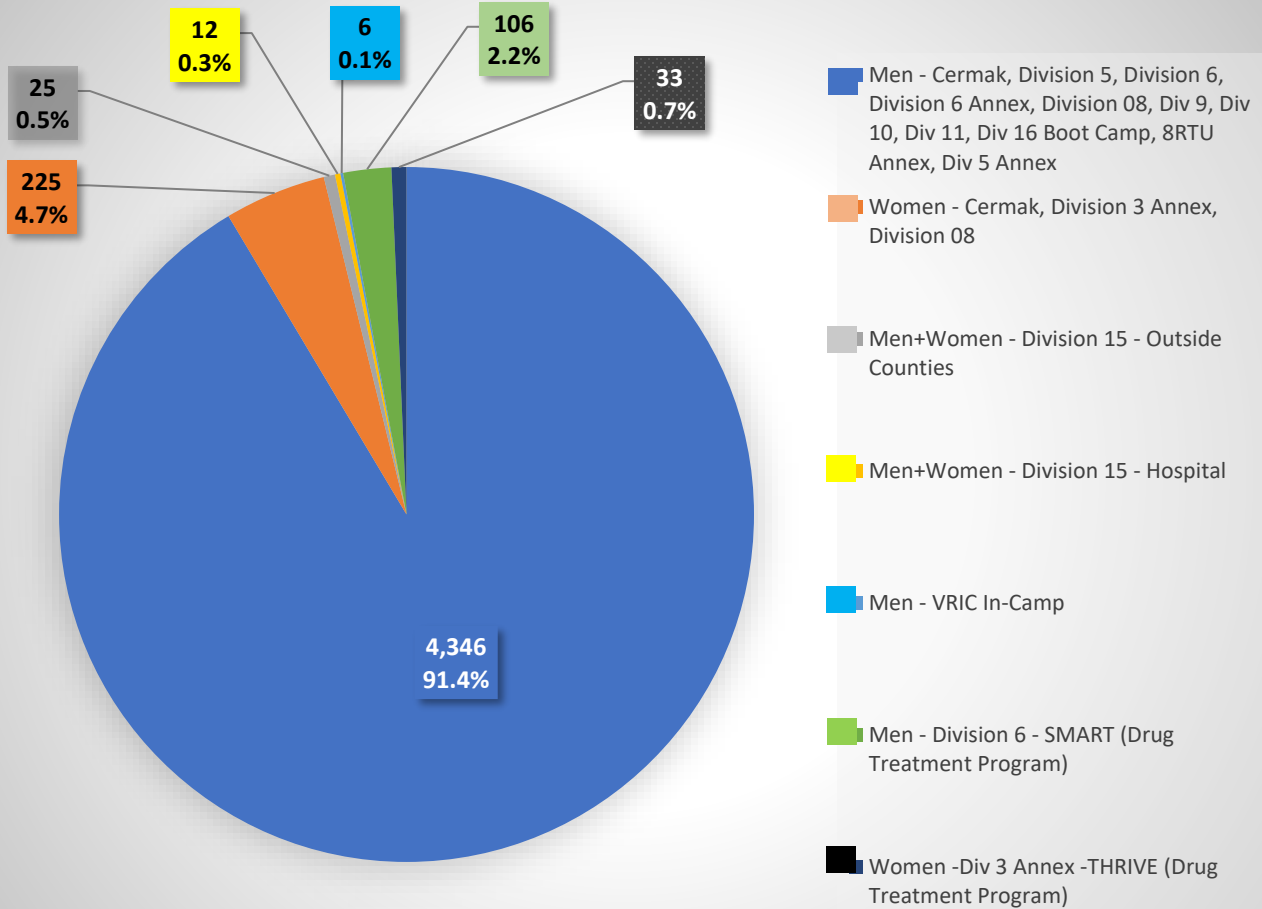

Sheriff's Daily Report

11/18/2023

Under the Custody of the Sheriff	
Total Male and Female	6,535
Jail Population	4,753
Community Corrections	1,782

Jail Population - Behind the Walls

Sheriff's Daily Report

11/18/2023

CCSO Population Demographics