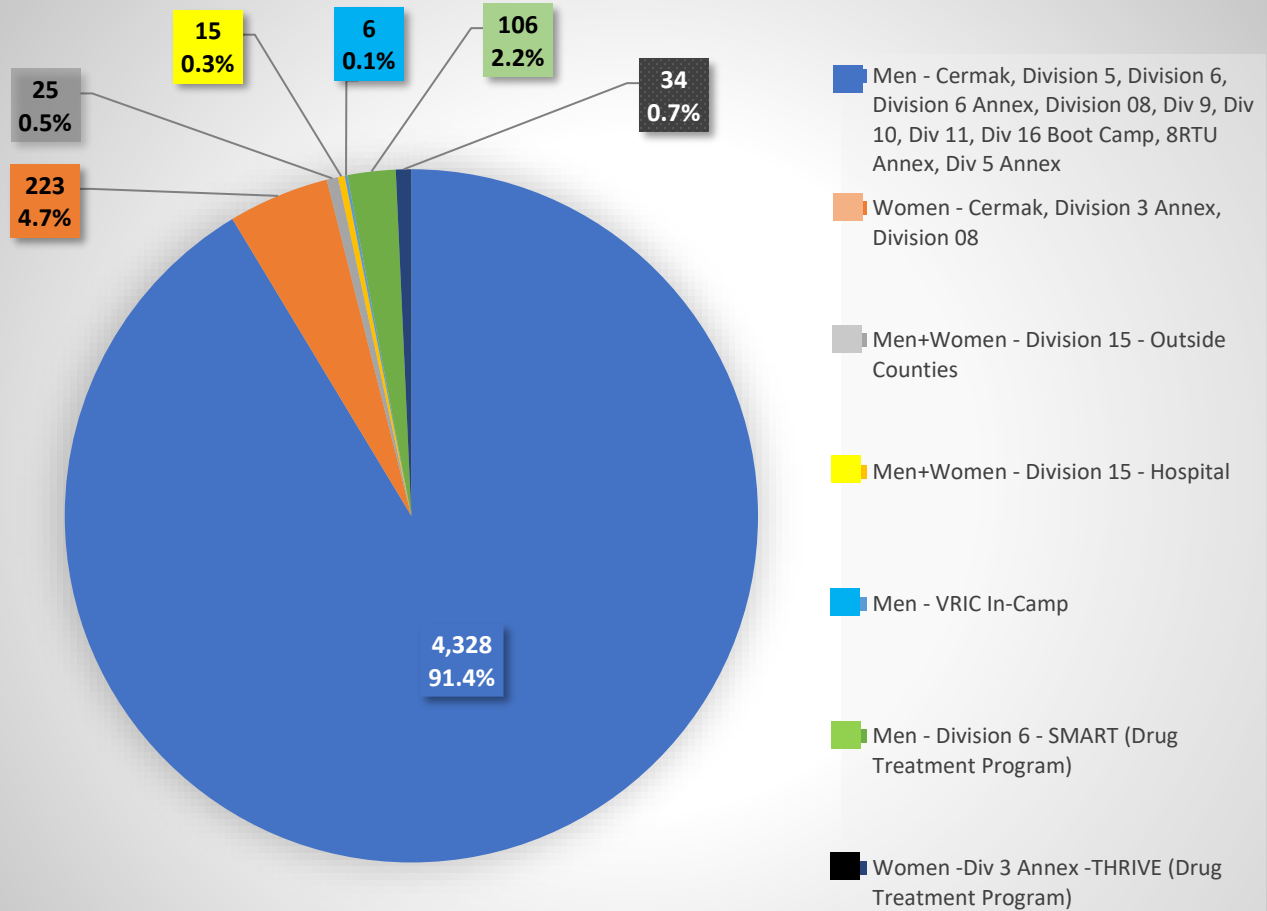

Sheriff's Daily Report

11/17/2023

Under the Custody of the Sheriff	
Total Male and Female	6,522
Jail Population	4,737
Community Corrections	1,785

Jail Population - Behind the Walls

Sheriff's Daily Report

11/17/2023

CCSO Population Demographics