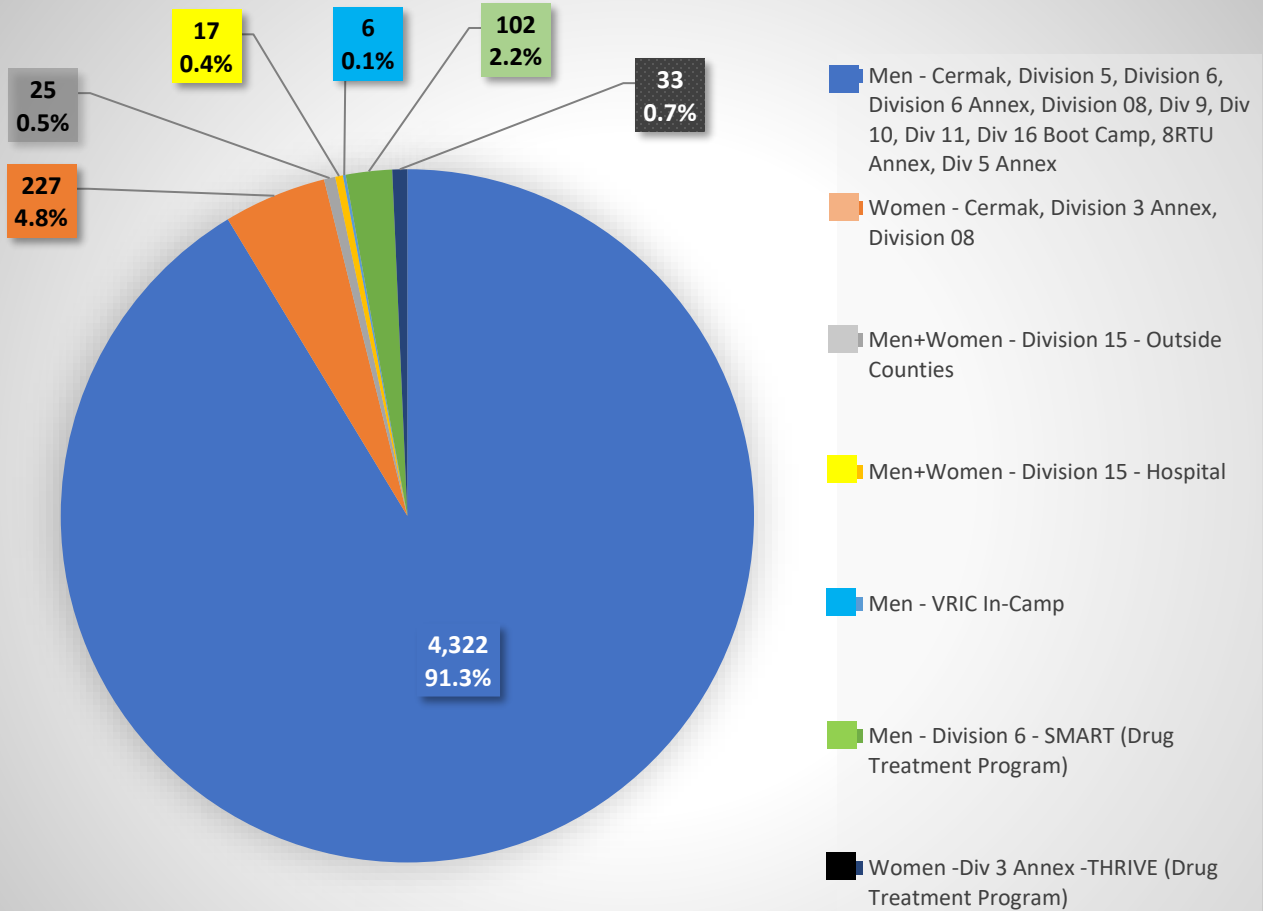

Sheriff's Daily Report

11/16/2023

| Under the Custody of the Sheriff | |
|----------------------------------|--------------|
| Total Male and Female | 6,515 |
| Jail Population | 4,732 |
| Community Corrections | 1,783 |

Jail Population - Behind the Walls

Sheriff's Daily Report

11/16/2023

CCSO Population Demographics