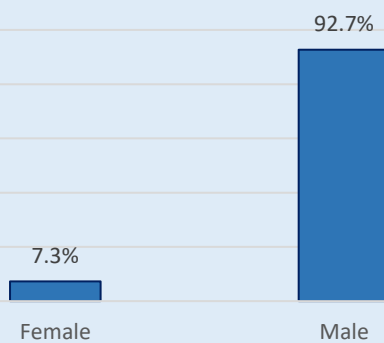

Sheriff's Daily Report

11/14/2023

Under the Custody of the Sheriff	
Total Male and Female	6,549
Jail Population	4,757
Community Corrections	1,792

Jail Population - Behind the Walls

Sheriff's Daily Report

11/14/2023

CCSO Population Demographics

In Confinement

Gender ID Distribution

Race Distribution

Age Distribution

Community Corrections

Gender ID Distribution

Race Distribution

Age Distribution