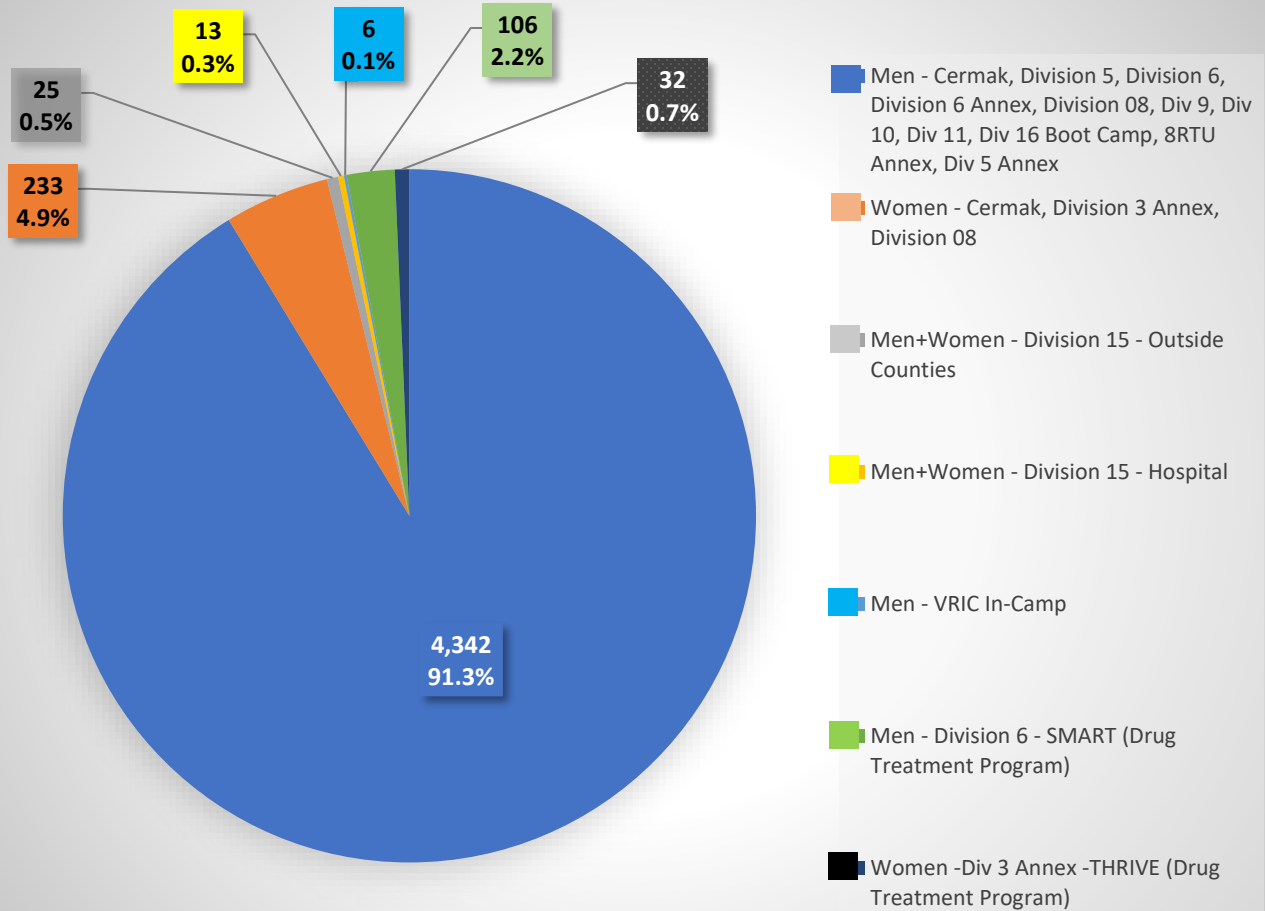

Sheriff's Daily Report

11/14/2023

Under the Custody of the Sheriff	
Total Male and Female	6,549
Jail Population	4,757
Community Corrections	1,792

Jail Population - Behind the Walls

Sheriff's Daily Report

11/14/2023

CCSO Population Demographics

In Confinement

Gender ID Distribution

Race Distribution

Age Distribution

Community Corrections

Gender ID Distribution

Race Distribution

Age Distribution