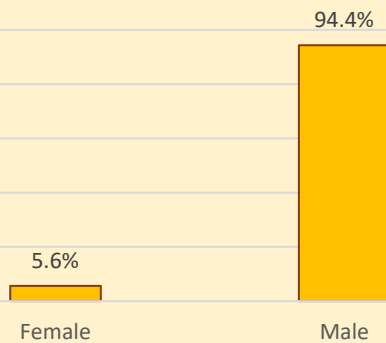

Sheriff's Daily Report

11/14/2023

Under the Custody of the Sheriff	
Total Male and Female	6,549
Jail Population	4,757
Community Corrections	1,792

Jail Population - Behind the Walls

Sheriff's Daily Report

11/14/2023

CCSO Population Demographics

In Confinement

Gender ID Distribution

Race Distribution

Age Distribution

Community Corrections

Gender ID Distribution

Race Distribution

Age Distribution