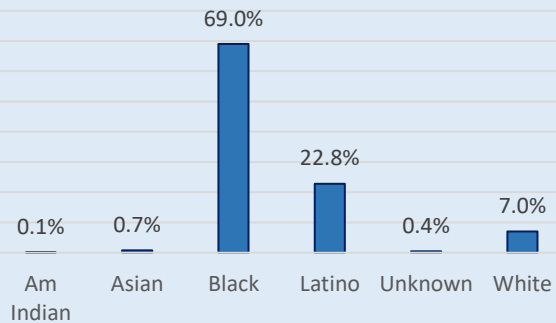

Sheriff's Daily Report

11/14/2023

Under the Custody of the Sheriff	
Total Male and Female	6,549
Jail Population	4,757
Community Corrections	1,792

Jail Population - Behind the Walls

Sheriff's Daily Report

11/14/2023

CCSO Population Demographics

In Confinement

Gender ID Distribution

Race Distribution

Age Distribution

Community Corrections

Gender ID Distribution

Race Distribution

Age Distribution