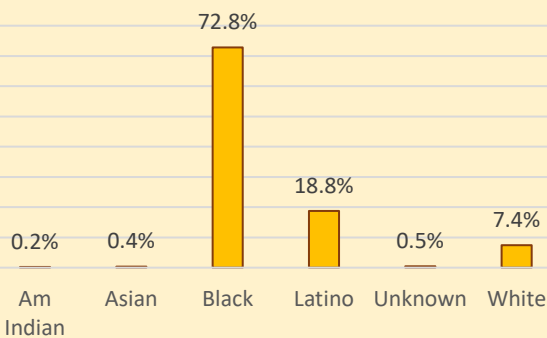

Sheriff's Daily Report

11/14/2023

Under the Custody of the Sheriff	
Total Male and Female	6,549
Jail Population	4,757
Community Corrections	1,792

Jail Population - Behind the Walls

Sheriff's Daily Report

11/14/2023

CCSO Population Demographics

In Confinement

Gender ID Distribution

Race Distribution

Age Distribution

Community Corrections

Gender ID Distribution

Race Distribution

Age Distribution