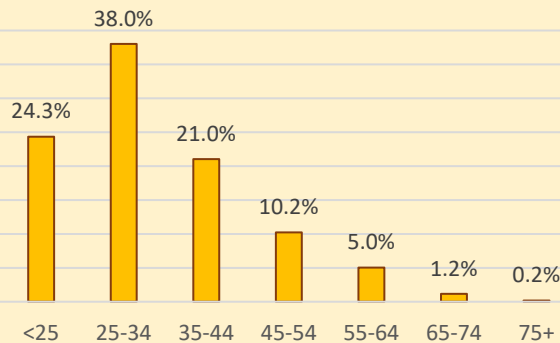

Sheriff's Daily Report

11/14/2023

Under the Custody of the Sheriff	
Total Male and Female	6,549
Jail Population	4,757
Community Corrections	1,792

Jail Population - Behind the Walls

Sheriff's Daily Report

11/14/2023

CCSO Population Demographics

In Confinement

Gender ID Distribution

Race Distribution

Age Distribution

Community Corrections

Gender ID Distribution

Race Distribution

Age Distribution