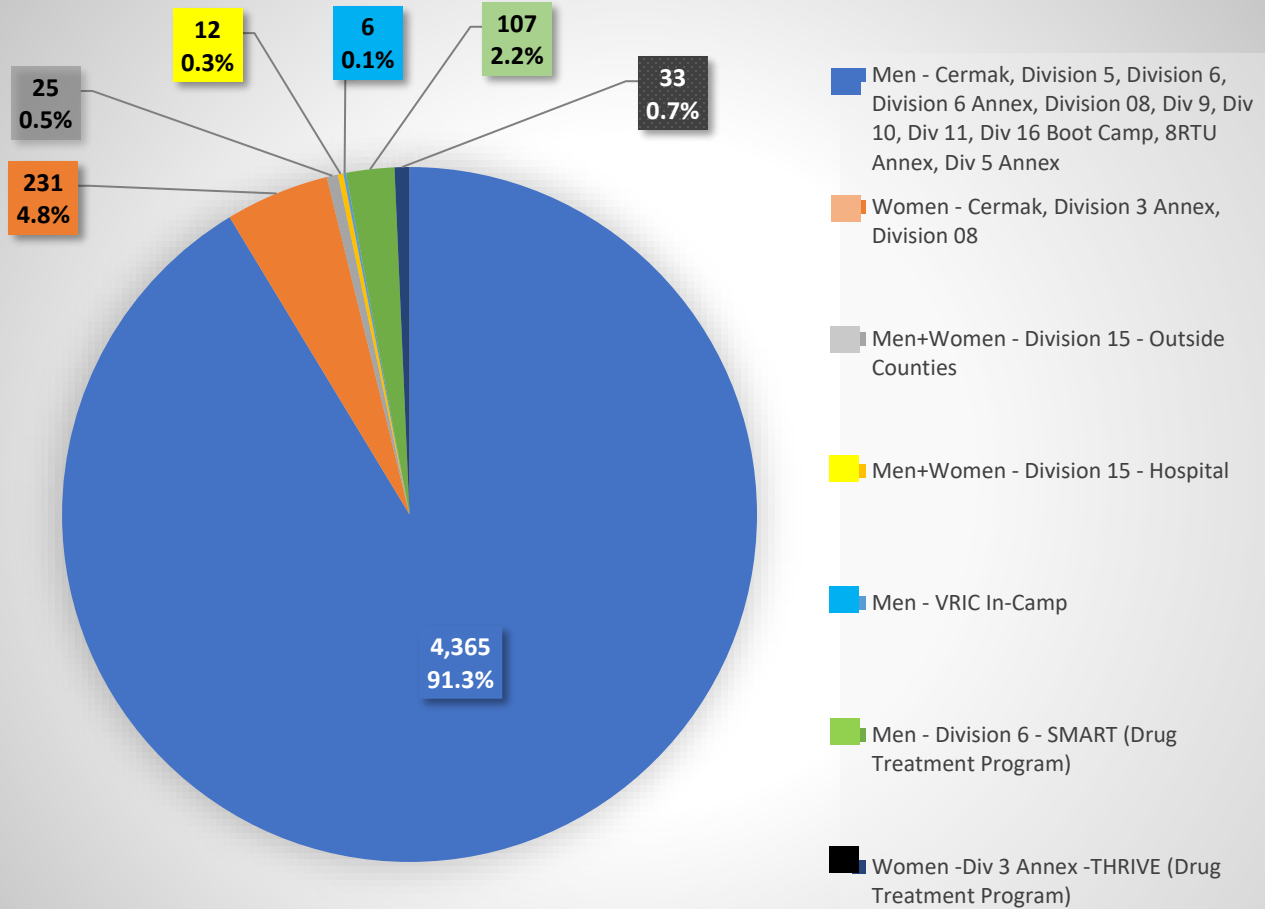

# Sheriff's Daily Report

## 11/12/2023

Under the Custody of the Sheriff	
Total Male and Female	6,567
Jail Population	4,779
Community Corrections	1,788

### Jail Population - Behind the Walls

## CCSO Population Demographics