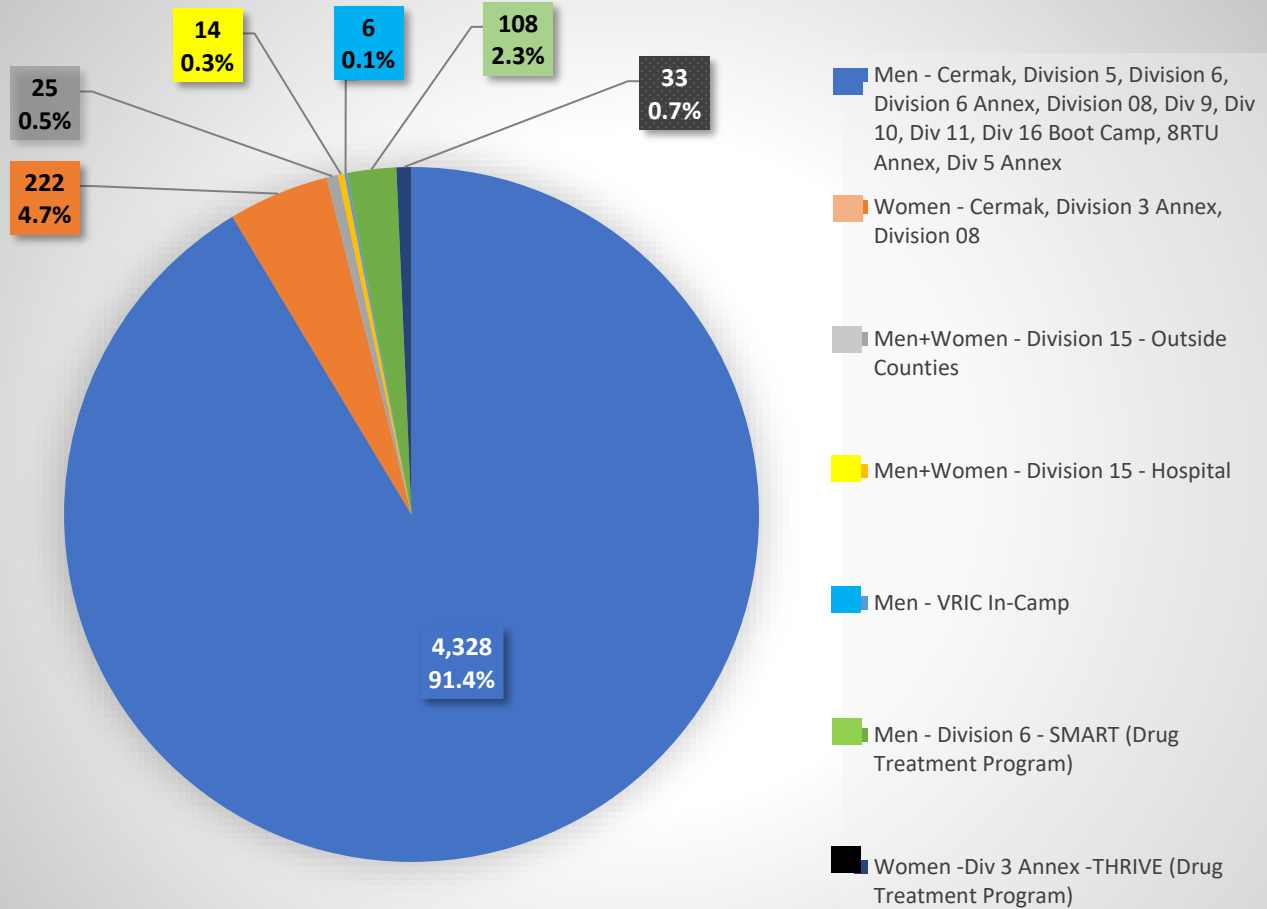

Sheriff's Daily Report

11/11/2023

Under the Custody of the Sheriff	
Total Male and Female	6,520
Jail Population	4,736
Community Corrections	1,784

Jail Population - Behind the Walls

Sheriff's Daily Report

11/11/2023

CCSO Population Demographics