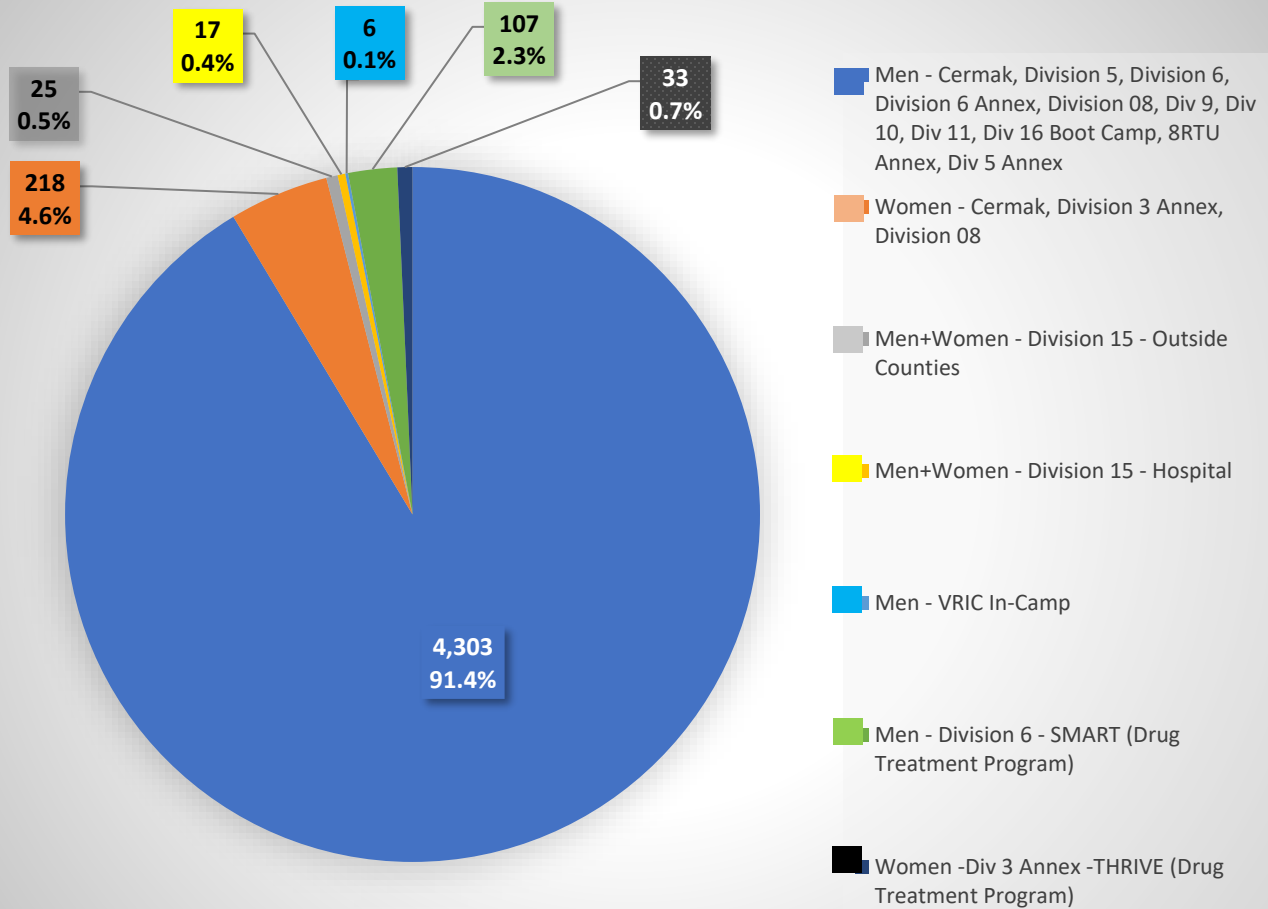

Sheriff's Daily Report

11/10/2023

Under the Custody of the Sheriff	
Total Male and Female	6,488
Jail Population	4,709
Community Corrections	1,779

Jail Population - Behind the Walls

Sheriff's Daily Report

11/10/2023

CCSO Population Demographics