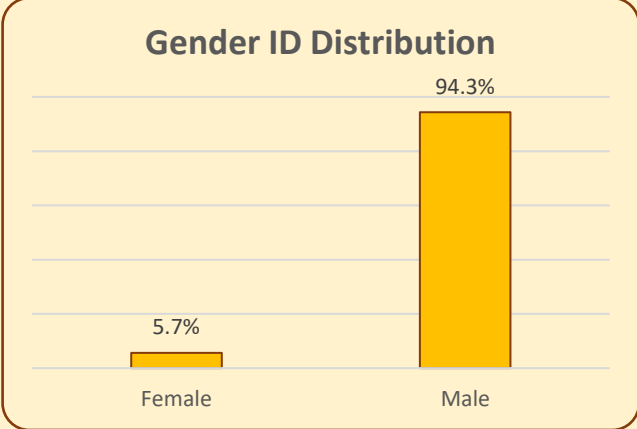

CCSO Population Demographics

In Confinement