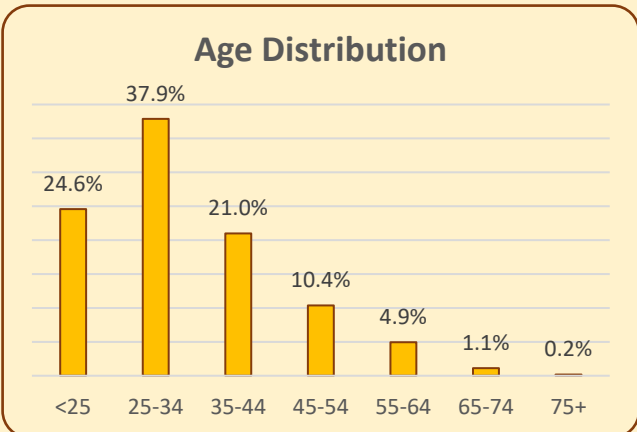

CCSO Population Demographics

In Confinement