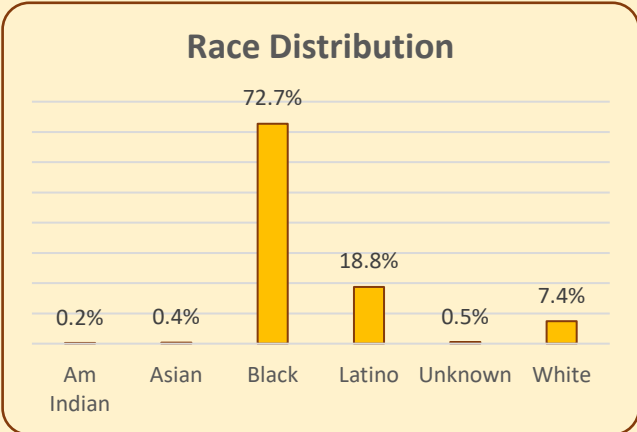

CCSO Population Demographics

In Confinement