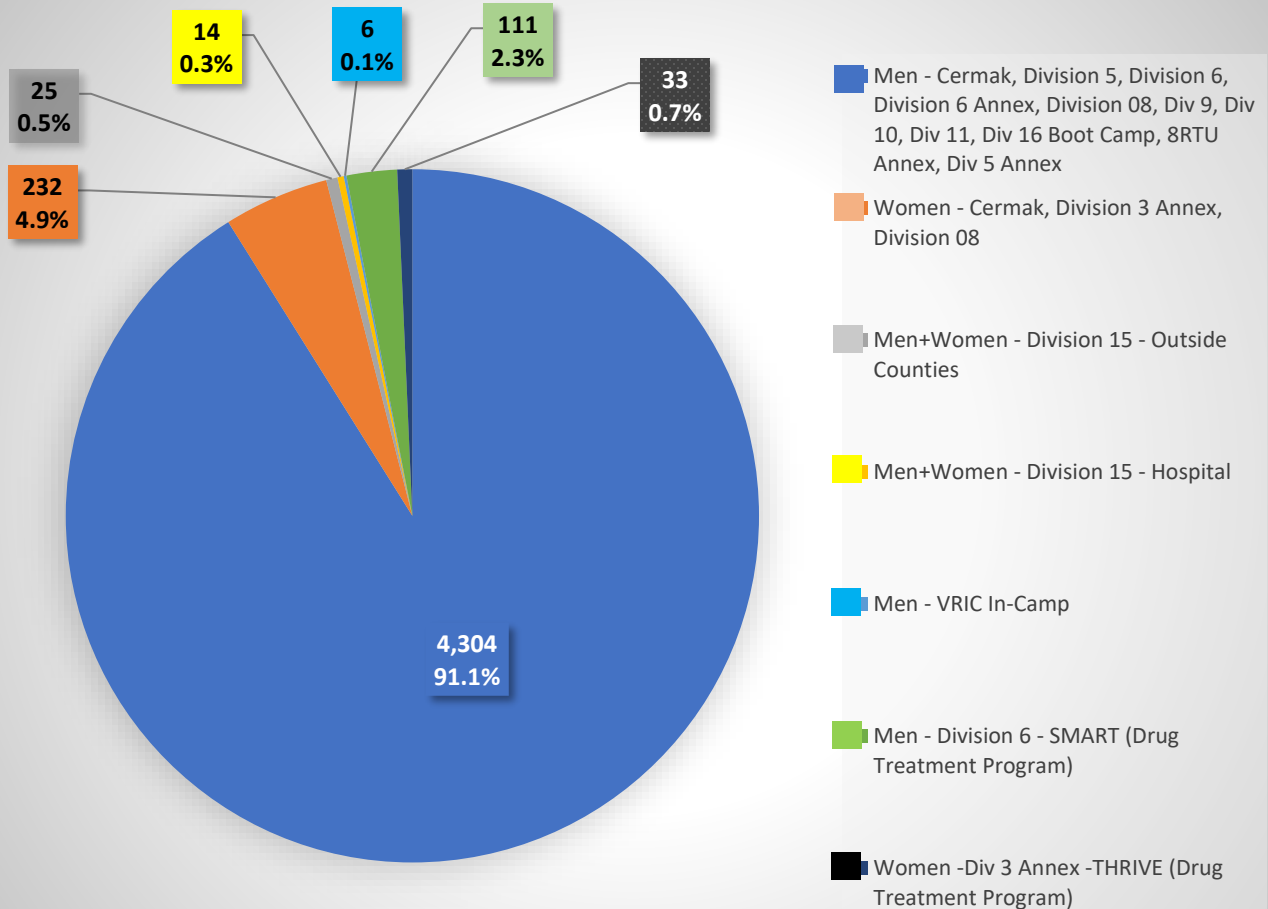

# Sheriff's Daily Report

11/9/2023

Under the Custody of the Sheriff	
Total Male and Female	6,514
Jail Population	4,725
Community Corrections	1,789

## Jail Population - Behind the Walls

# Sheriff's Daily Report

11/9/2023