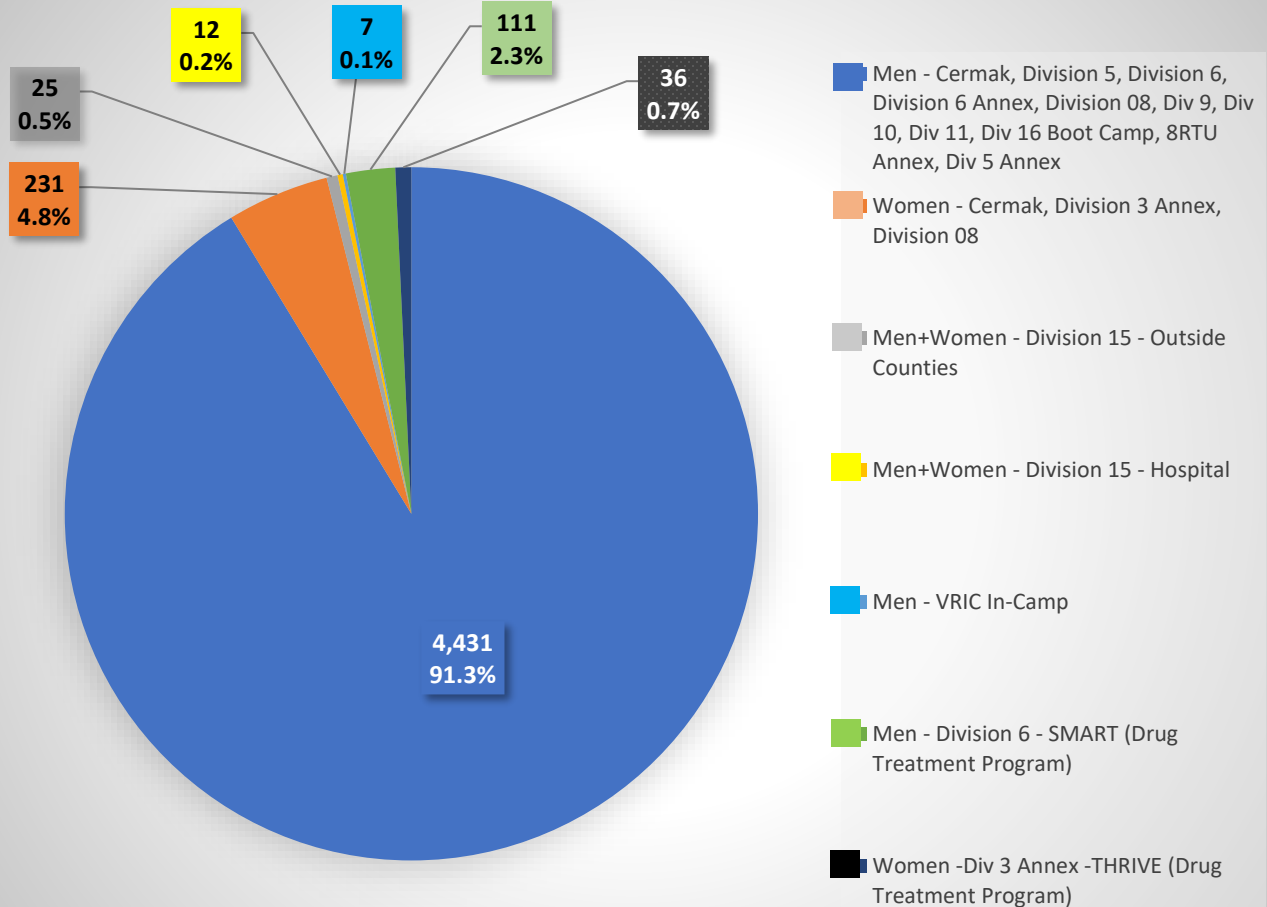

# Sheriff's Daily Report

11/6/2023

Under the Custody of the Sheriff	
Total Male and Female	6,665
Jail Population	4,853
Community Corrections	1,812

## Jail Population - Behind the Walls

# Sheriff's Daily Report

11/6/2023