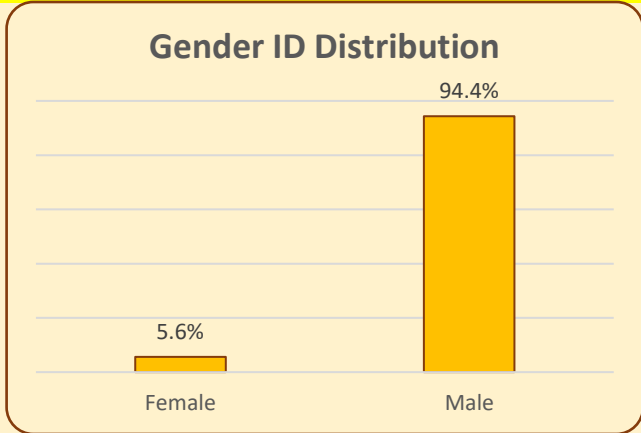

Sheriff's Daily Report

11/6/2023

CCSO Population Demographics

In Confinement