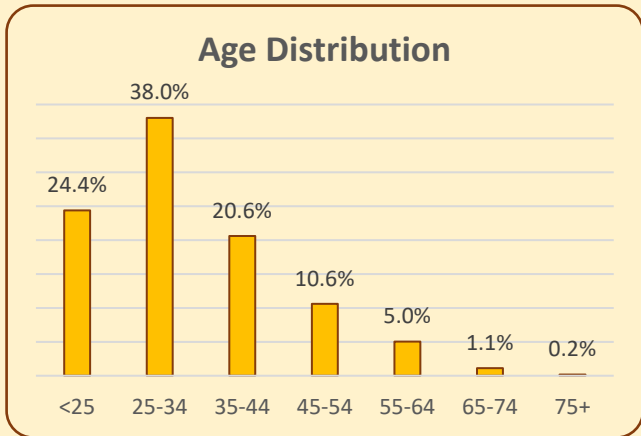

Sheriff's Daily Report

11/6/2023

CCSO Population Demographics

In Confinement