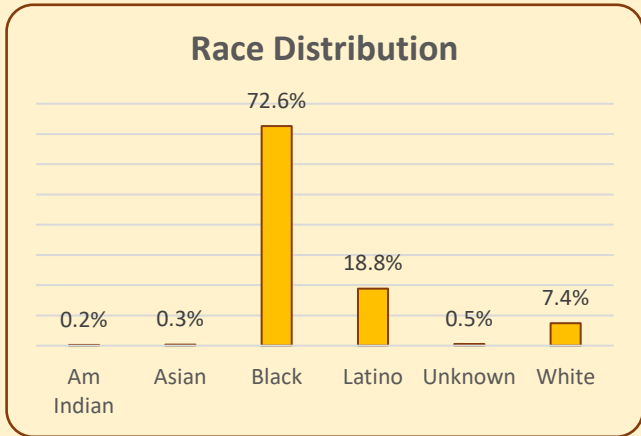

Sheriff's Daily Report

11/6/2023

CCSO Population Demographics

In Confinement