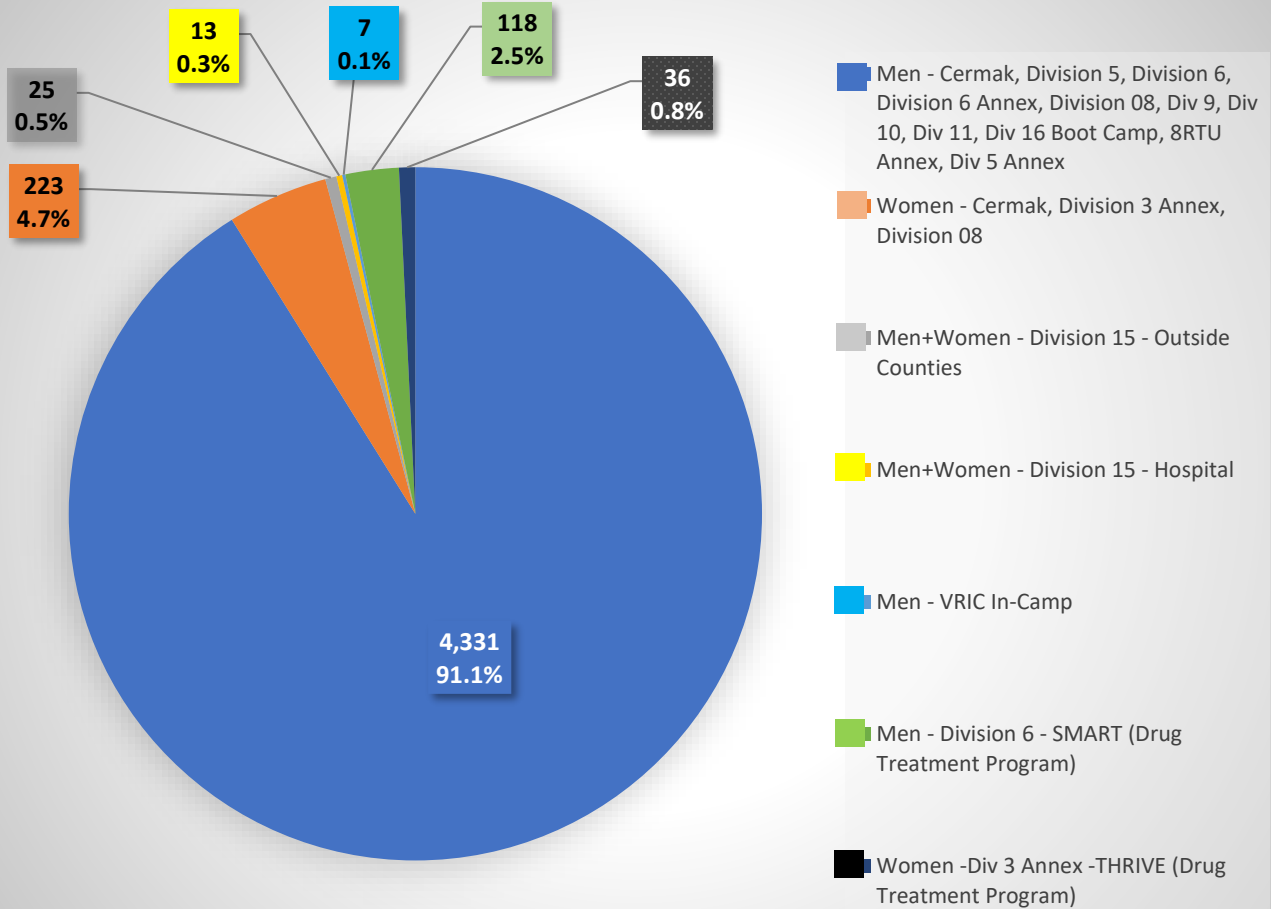

# Sheriff's Daily Report

11/3/2023

Under the Custody of the Sheriff	
<b>Total Male and Female</b>	<b>6,556</b>
Jail Population	4,753
Community Corrections	1,803

## Jail Population - Behind the Walls

# Sheriff's Daily Report

11/3/2023

## CCSO Population Demographics