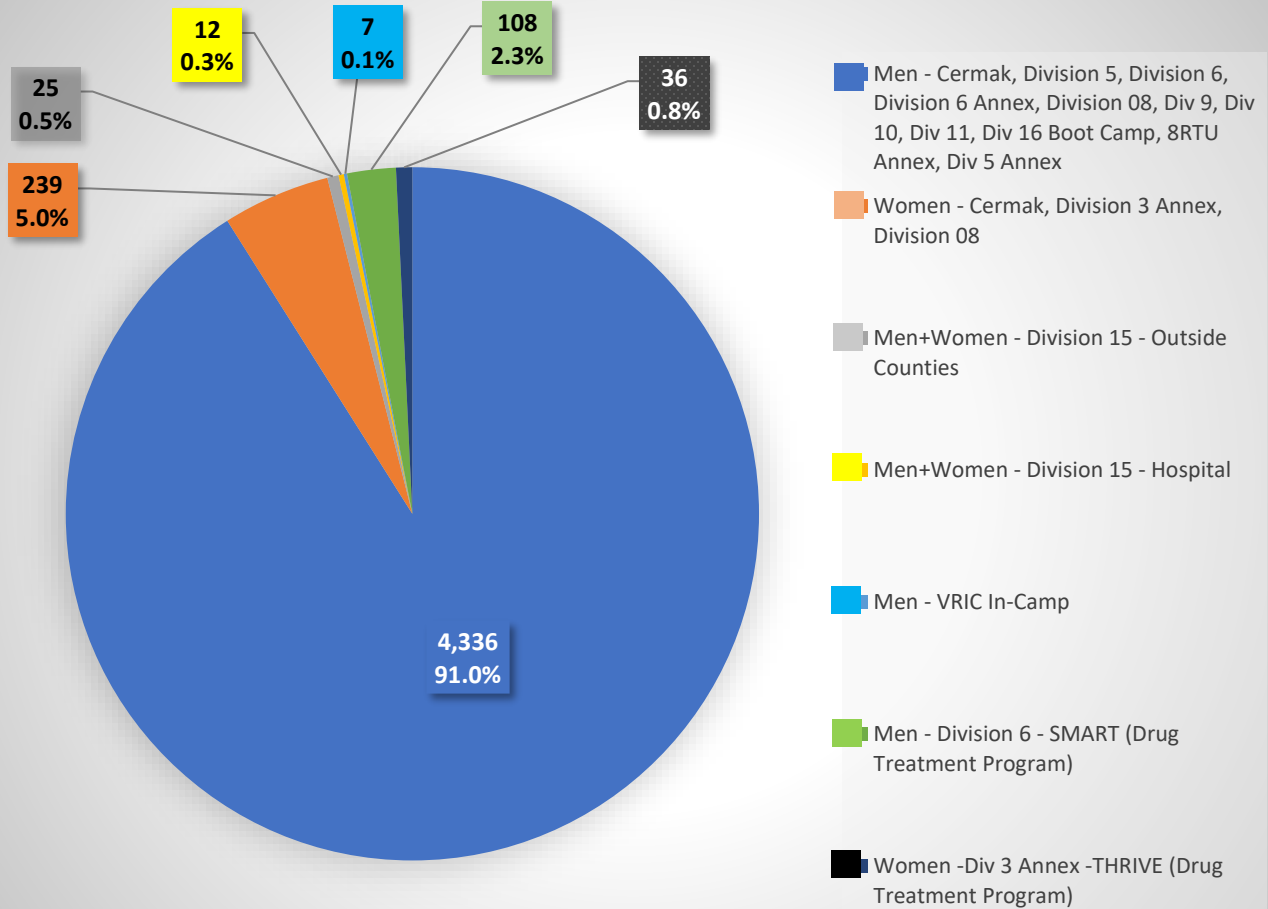

Sheriff's Daily Report

11/2/2023

Under the Custody of the Sheriff	
Total Male and Female	6,572
Jail Population	4,763
Community Corrections	1,809

Jail Population - Behind the Walls

Sheriff's Daily Report

11/2/2023

CCSO Population Demographics