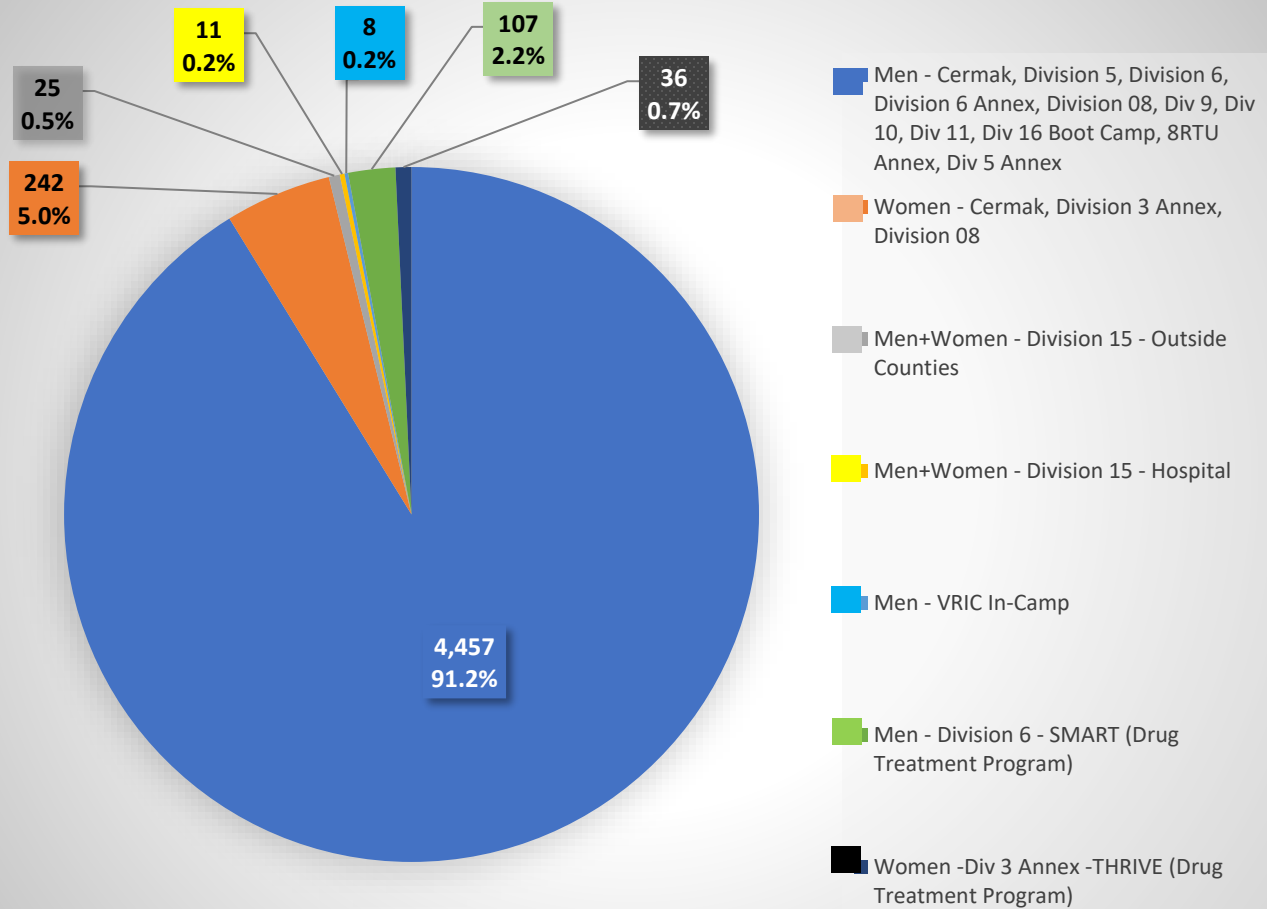

Sheriff's Daily Report

10/31/2023

Under the Custody of the Sheriff	
Total Male and Female	6,704
Jail Population	4,886
Community Corrections	1,818

Jail Population - Behind the Walls

Sheriff's Daily Report

10/31/2023

CCSO Population Demographics

In Confinement	Community Corrections