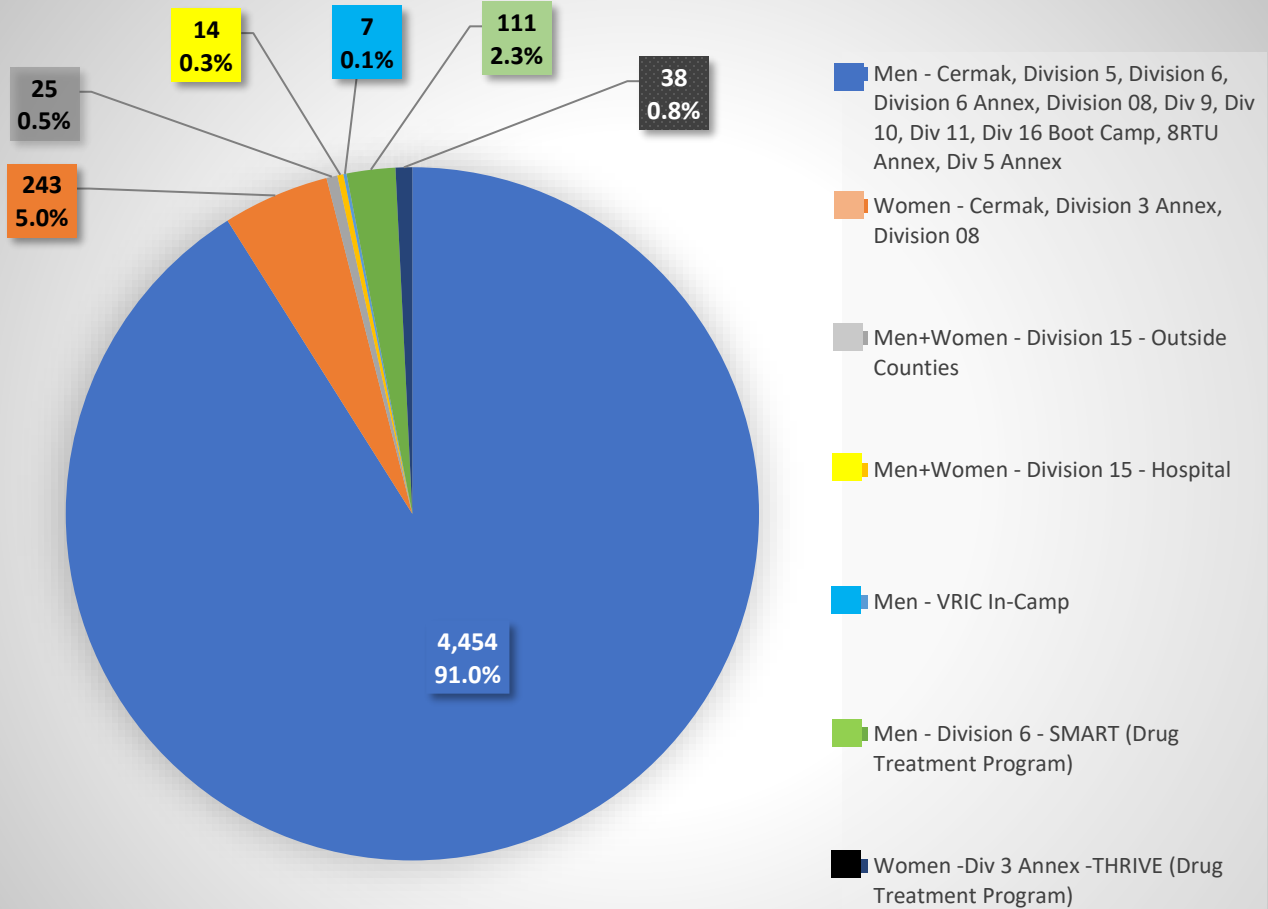

Sheriff's Daily Report

10/30/2023

Under the Custody of the Sheriff	
Total Male and Female	6,719
Jail Population	4,892
Community Corrections	1,827

Jail Population - Behind the Walls

Sheriff's Daily Report

10/30/2023

CCSO Population Demographics