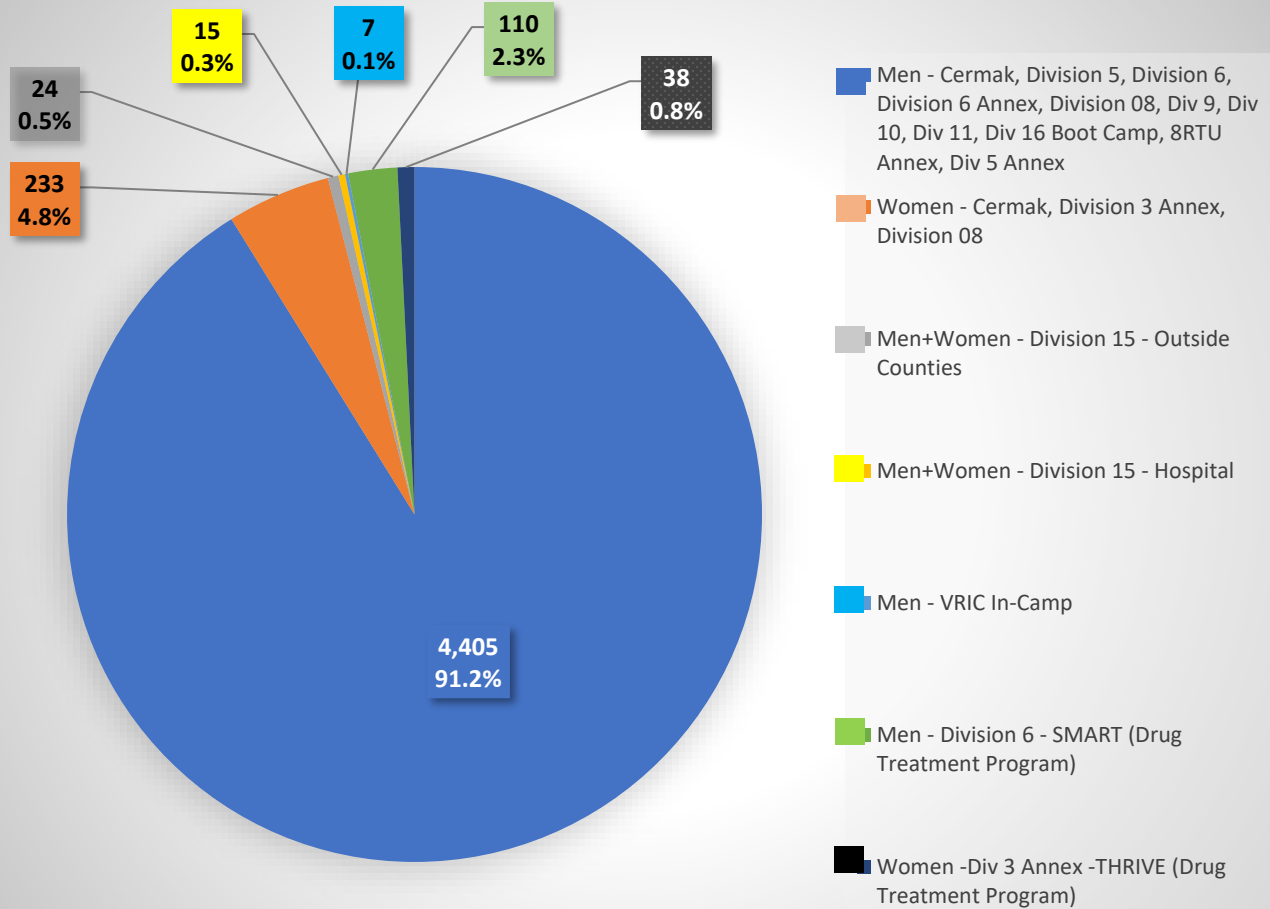

# Sheriff's Daily Report

## 10/28/2023

Under the Custody of the Sheriff	
Total Male and Female	6,661
Jail Population	4,832
Community Corrections	1,829

### Jail Population - Behind the Walls

## CCSO Population Demographics