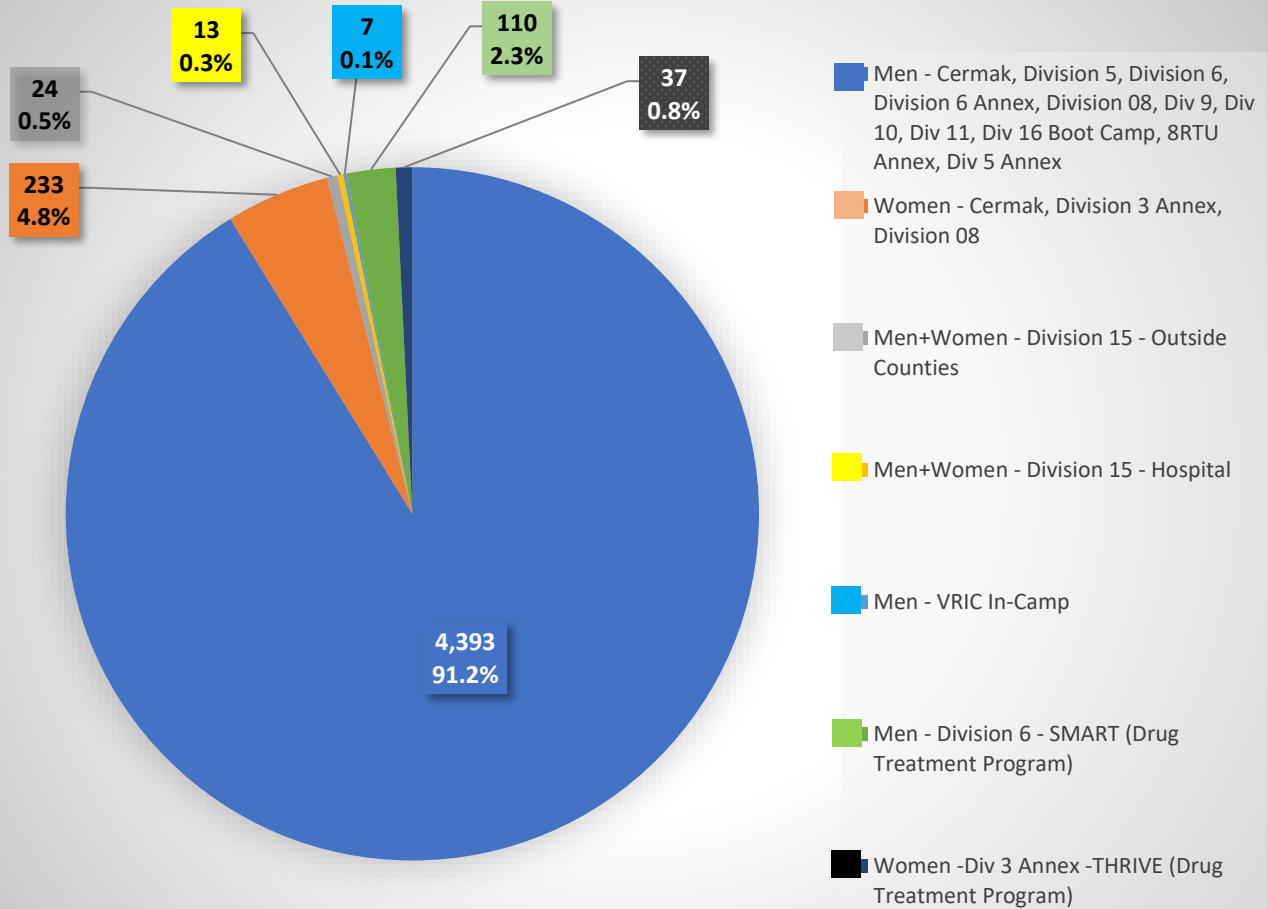

# Sheriff's Daily Report

## 10/27/2023

Under the Custody of the Sheriff	
<b>Total Male and Female</b>	<b>6,647</b>
Jail Population	4,817
Community Corrections	1,830

### Jail Population - Behind the Walls

## CCSO Population Demographics