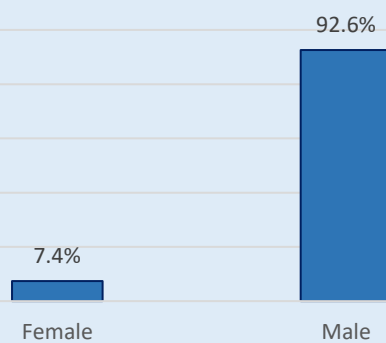

Sheriff's Daily Report

10/25/2023

Under the Custody of the Sheriff	
Total Male and Female	6,679
Jail Population	4,850
Community Corrections	1,829

Jail Population - Behind the Walls

Sheriff's Daily Report

10/25/2023

CCSO Population Demographics

In Confinement

Gender ID Distribution

Race Distribution

Age Distribution

Community Corrections

Gender ID Distribution

Race Distribution

Age Distribution