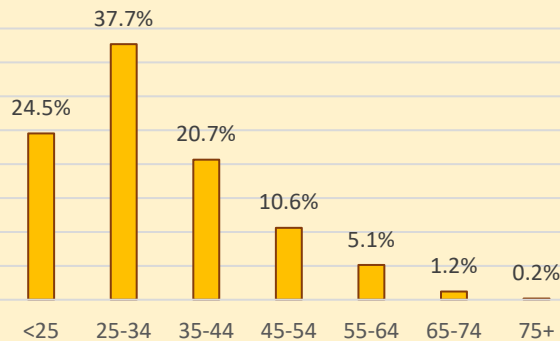

Sheriff's Daily Report

10/25/2023

Under the Custody of the Sheriff	
Total Male and Female	6,679
Jail Population	4,850
Community Corrections	1,829

Jail Population - Behind the Walls

Sheriff's Daily Report

10/25/2023

CCSO Population Demographics

In Confinement

Gender ID Distribution

Race Distribution

Age Distribution

Community Corrections

Gender ID Distribution

Race Distribution

Age Distribution