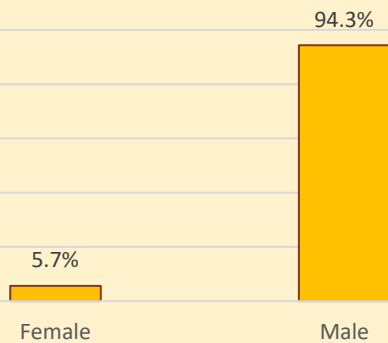

Sheriff's Daily Report

10/25/2023

Under the Custody of the Sheriff	
Total Male and Female	6,679
Jail Population	4,850
Community Corrections	1,829

Jail Population - Behind the Walls

Sheriff's Daily Report

10/25/2023

CCSO Population Demographics

In Confinement

Gender ID Distribution

Race Distribution

Age Distribution

Community Corrections

Gender ID Distribution

Race Distribution

Age Distribution