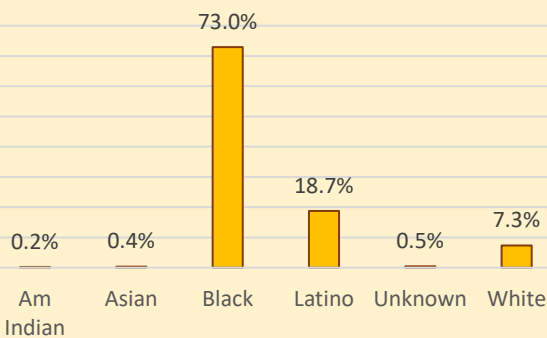

Sheriff's Daily Report

10/25/2023

Under the Custody of the Sheriff	
Total Male and Female	6,679
Jail Population	4,850
Community Corrections	1,829

Jail Population - Behind the Walls

Sheriff's Daily Report

10/25/2023

CCSO Population Demographics

In Confinement

Gender ID Distribution

Race Distribution

Age Distribution

Community Corrections

Gender ID Distribution

Race Distribution

Age Distribution