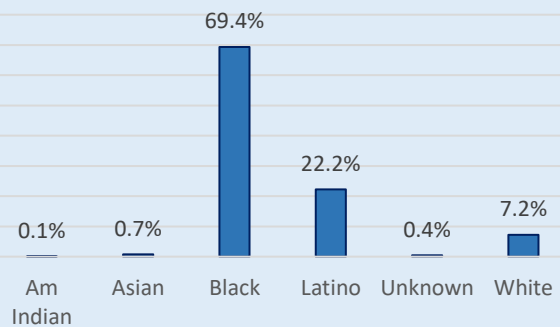

Sheriff's Daily Report

10/25/2023

Under the Custody of the Sheriff	
Total Male and Female	6,679
Jail Population	4,850
Community Corrections	1,829

Jail Population - Behind the Walls

Sheriff's Daily Report

10/25/2023

CCSO Population Demographics

In Confinement

Gender ID Distribution

Race Distribution

Age Distribution

Community Corrections

Gender ID Distribution

Race Distribution

Age Distribution