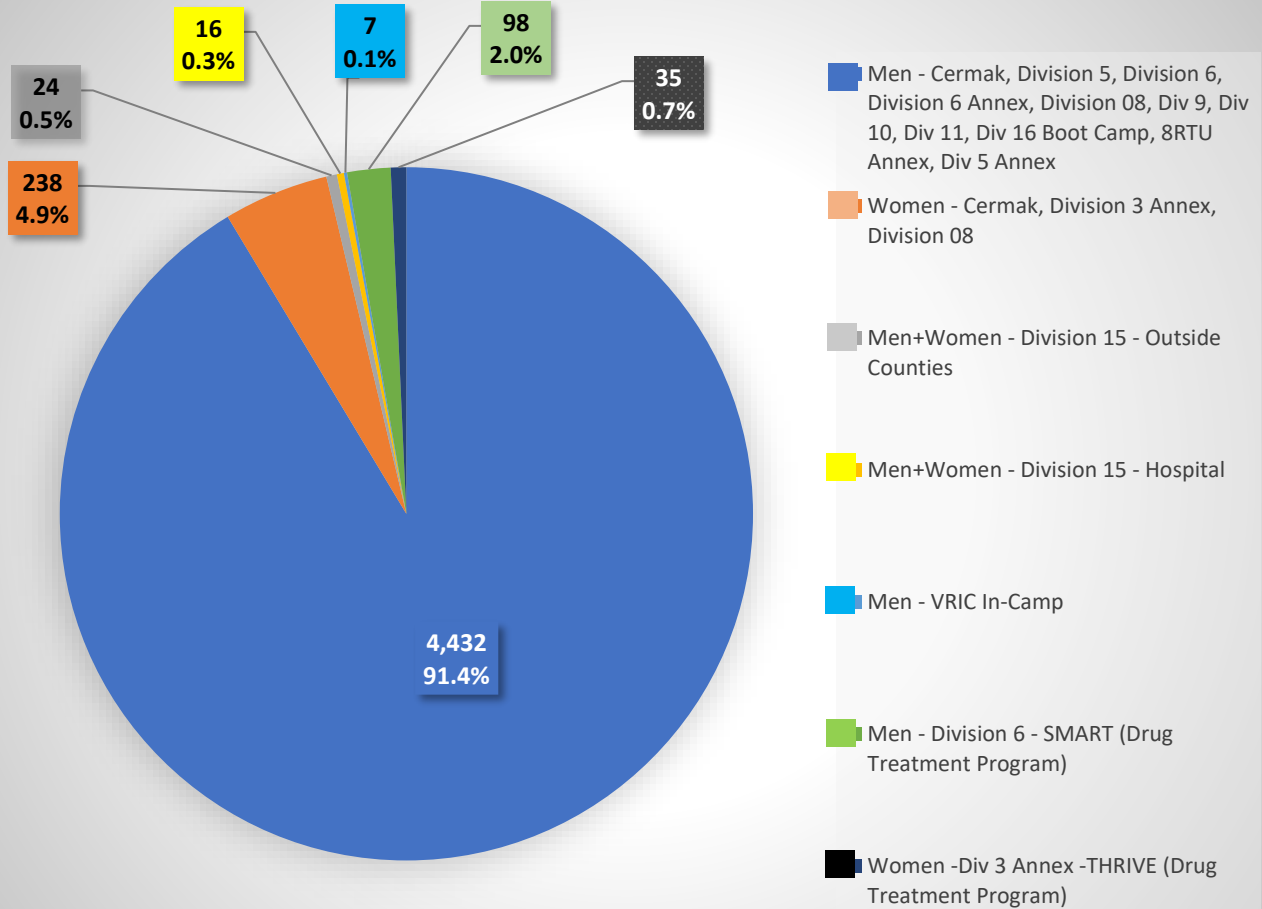

Sheriff's Daily Report

10/25/2023

Under the Custody of the Sheriff	
Total Male and Female	6,679
Jail Population	4,850
Community Corrections	1,829

Jail Population - Behind the Walls

Sheriff's Daily Report

10/25/2023

CCSO Population Demographics

In Confinement

Gender ID Distribution

Race Distribution

Age Distribution

Community Corrections

Gender ID Distribution

Race Distribution

Age Distribution